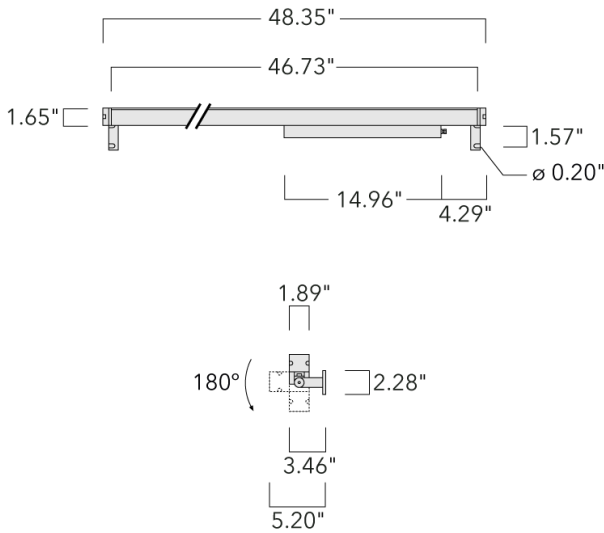

Specifications

Material description

Body	Marine-grade, all-aluminium construction
Lens	PMMA
Colors	 RAL9004 Black RAL9007 Grey Metallic RAL9016 White RAL8019 Dark Bronze
Gasket	Silicone rubber gasket
Fasteners	PCS Polymer Coated Stainless Steel Hardware
Ingress protection	IP67
Impact resistance	IK09
Corrosion resistance	5CE

Electrical description

Power supply	Integral [ECG] electronic driver 120V-277V. 0-10V dimmable, to be specified with order.
Driver / Ballast	LED driver with 0-10V Interface

WE-EF LIGHTING USA, LLC

410-D Keystone Drive, 15086 Warrendale, PA 15086 - Phone: +1 724 742 0030

customersupport.usa@we-ef.com - <https://we-ef.com/us>

Subject to technical changes and errors. - Generated on 11/23/2024