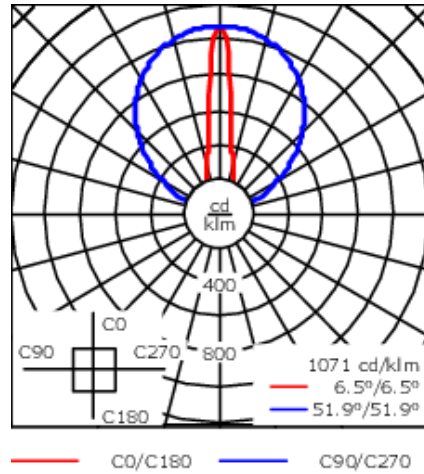

Specifications

Material description

Body	Marine-grade, all-aluminium construction
Lens	PMMA
Colors	 RAL9004 Black RAL9007 Grey Metallic RAL9016 White RAL8019 Dark Bronze
Gasket	Silicone rubber gasket
Fasteners	PCS Polymer Coated Stainless Steel Hardware
Ingress protection	IP67
Impact resistance	IK09
Corrosion resistance	5CE

Electrical description

Power supply	Integral [ECG] electronic driver 120V-277V. 0-10V dimmable, to be specified with order.
Driver / Ballast	LED driver with 0-10V Interface

WE-EF LIGHTING USA, LLC

410-D Keystone Drive, 15086 Warrendale, PA 15086 - Phone: +1 724 742 0030

customersupport.usa@we-ef.com - <https://we-ef.com/us>

Subject to technical changes and errors. - Generated on 11/23/2024