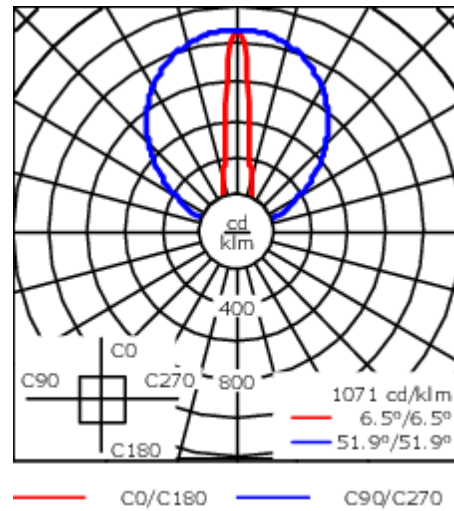

Description

IP66/IP67. IK09. Marine-grade, all-aluminium construction. 5CE superior corrosion protection including PCS hardware. PMMA lens. Silicone rubber gaskets. 1.2m of flexible PVC-free cable. Luminaire is factory-sealed and does not need to be opened during installation.

Integral EC electronic converter in thermally-separated compartment. Advanced thermal management protects LEDs while optimising lumens output. Removable LED boards for upgrading. DALI interface.

Weight	4.00 kg
Light distribution	symmetric linear, very narrow beam [LEE]
Light source	LED-64/40W / 225 mA - 2700 K
CRI	80
Power supply	EC
LEDs	64
Rated input power	44 W
Nominal Lumen (lm)	
LED Lumen	90
Total Lumen	5760
T _j	85
Rated lumens (lm)	
LED Lumen	75.2
Total Lumen	4811.9
T _a	25

Specifications

Material description

Body	Marine-grade, all-aluminium construction
Lens	PMMA lens
Colours	<div style="display: flex; align-items: center;"> <div style="width: 20px; height: 10px; background-color: black; margin-right: 5px;"></div> RAL9004 Signal black </div> <div style="display: flex; align-items: center; margin-top: 5px;"> <div style="width: 20px; height: 10px; background-color: grey; margin-right: 5px;"></div> RAL9007 Grey aluminium </div> <div style="display: flex; align-items: center; margin-top: 5px;"> <div style="width: 20px; height: 10px; background-color: darkgrey; margin-right: 5px;"></div> RAL7016 Anthracite grey </div> <div style="display: flex; align-items: center; margin-top: 5px;"> <div style="width: 20px; height: 10px; background-color: lightgrey; margin-right: 5px;"></div> RAL9016 Traffic white </div>
Gasket	Silicone rubber gaskets
Fasteners	PCS hardware
Ingress protection	IP66/IP67
Impact resistance	IK09
Corrosion resistance	5CE