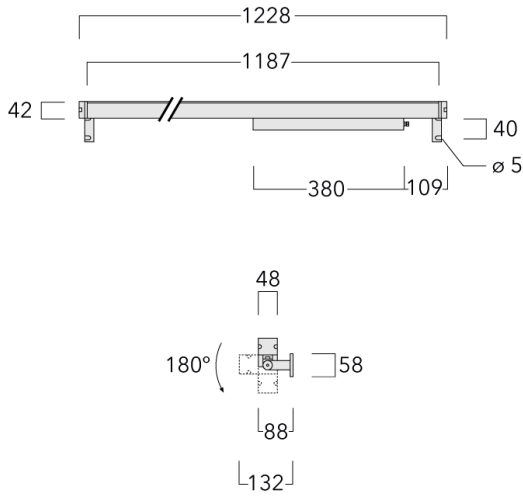

Description

IP66/IP67. IK09. Marine-grade, all-aluminium construction. 5CE superior corrosion protection including PCS hardware. PMMA lens. Silicone rubber gaskets. 1.2m of flexible PVC-free cable. Luminaire is factory-sealed and does not need to be opened during installation.

Integral EC electronic converter in thermally-separated compartment. Advanced thermal management protects LEDs while optimising lumens output. Removable LED boards for upgrading. DALI interface.

Weight	4.00 kg
Light distribution	symmetric linear, very narrow beam [LEE]
Light source	LED-64/40W / 225 mA - 2700 K
CRI	80
Power supply	EC
LEDs	64
Rated input power	44 W
Nominal Lumen (lm)	
LED Lumen	90
Total Lumen	5760
T _j	85
Rated lumens (lm)	
LED Lumen	75.2
Total Lumen	4811.9
T _a	25

Specifications

Material description

Body	Marine-grade, all-aluminium construction
Lens	PMMA lens
Colours	<div style="display: flex; align-items: center;"> <div style="width: 20px; height: 10px; background-color: black; margin-right: 5px;"></div> RAL9004 Signal black </div> <div style="display: flex; align-items: center; margin-top: 5px;"> <div style="width: 20px; height: 10px; background-color: grey; margin-right: 5px;"></div> RAL9007 Grey aluminium </div> <div style="display: flex; align-items: center; margin-top: 5px;"> <div style="width: 20px; height: 10px; background-color: darkgrey; margin-right: 5px;"></div> RAL7016 Anthracite grey </div> <div style="display: flex; align-items: center; margin-top: 5px;"> <div style="width: 20px; height: 10px; background-color: lightgrey; margin-right: 5px;"></div> RAL9016 Traffic white </div>
Gasket	Silicone rubber gaskets
Fasteners	PCS hardware
Ingress protection	IP66/IP67
Impact resistance	IK09
Corrosion resistance	5CE