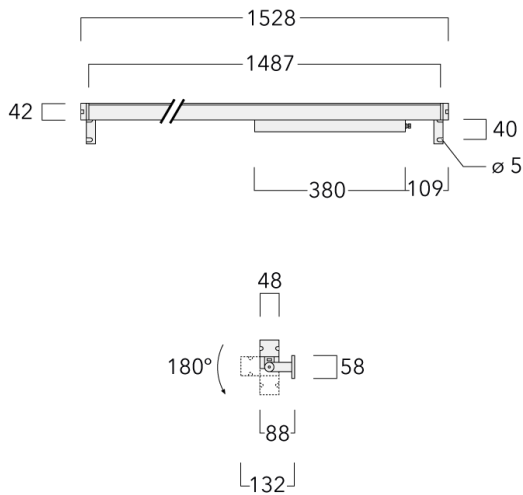

### Description

IP67, Class I. IK09. Marine-grade, all aluminium construction. 5CE superior corrosion protection including PCS hardware. Silicone rubber gasket. PMMA main lens. Linear PMMA LED lens. 1.2 m connecting cable, UV stabilized, PVC free. Luminaire is factory sealed and does not need to be opened during installation and can be tilted up to 180°. Integral LED driver with DALI interface.

Separate LED driver on request.

Weight	4.75 kg
Light distribution	symmetric linear, medium beam [LM]
Light source	LED-80/50W / 225 mA - 2700 K
CRI	80
Power supply	EC
LEDs	80
Rated input power	55 W
<b>Nominal Lumen (lm)</b>	
LED Lumen	90
Total Lumen	7200
T <sub>j</sub>	85
<b>Rated lumens (lm)</b>	
LED Lumen	66.9
Total Lumen	5350.9
T <sub>a</sub>	25

## Specifications