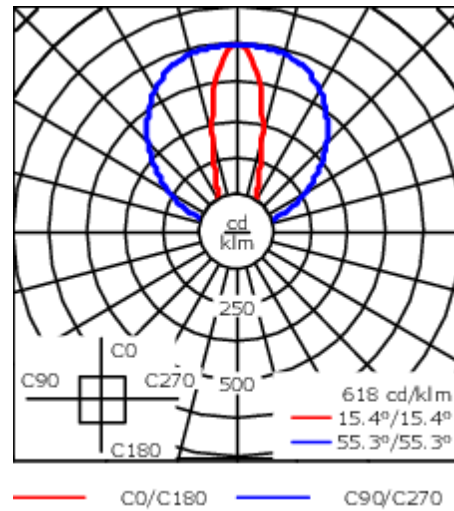

### Description

IP67, Class I. IK09. Marine-grade, all aluminium construction. 5CE superior corrosion protection including PCS hardware. Silicone rubber gasket. PMMA main lens. Linear PMMA LED lens. 1.2 m connecting cable, UV stabilized, PVC free. Luminaire is factory sealed and does not need to be opened during installation and can be tilted up to 180°. Integral LED driver with DALI interface.

Separate LED driver on request.

Weight	4.75 kg
Light distribution	symmetric linear, medium beam [LM]
Light source	LED-80/50W / 225 mA - 2700 K
CRI	80
Power supply	EC
LEDs	80
Rated input power	55 W
<b>Nominal Lumen (lm)</b>	
LED Lumen	90
Total Lumen	7200
T <sub>j</sub>	85
<b>Rated lumens (lm)</b>	
LED Lumen	66.9
Total Lumen	5350.9
T <sub>a</sub>	25