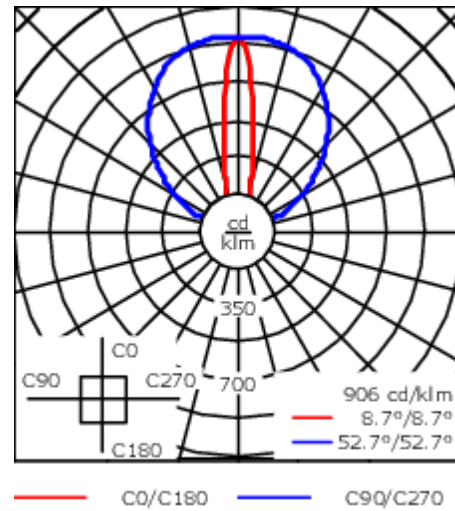

Description

IP67, Class I. IK09. Marine-grade, all aluminium construction. 5CE superior corrosion protection including PCS hardware. Silicone rubber gasket. PMMA main lens. Linear PMMA LED lens. 1.2 m connecting cable, UV stabilized, PVC free. Luminaire is factory sealed and does not need to be opened during installation and can be tilted up to 180°. Integral LED driver with DALI interface.

Separate LED driver on request.

Weight	4.75 kg
Light distribution	symmetric linear, narrow beam [LE]
Light source	LED-80/50W / 225 mA - 2700 K
CRI	80
Power supply	EC
LEDs	80
Rated input power	55 W
Nominal Lumen (lm)	
LED Lumen	90
Total Lumen	7200
T _j	85
Rated lumens (lm)	
LED Lumen	65.7
Total Lumen	5253.2
T _a	25

Specifications

Material description

Body	Marine-grade, all-aluminium construction
Lens	PMMA
Colours	<div style="display: flex; align-items: center;"> <div style="width: 20px; height: 20px; background-color: black; margin-right: 5px;"></div> <div>RAL9004 Signal black</div> </div> <div style="display: flex; align-items: center; margin-top: 5px;"> <div style="width: 20px; height: 20px; background-color: #cccccc; margin-right: 5px;"></div> <div>RAL9006 White aluminium</div> </div> <div style="display: flex; align-items: center; margin-top: 5px;"> <div style="width: 20px; height: 20px; background-color: #808080; margin-right: 5px;"></div> <div>RAL9007 Grey aluminium</div> </div> <div style="display: flex; align-items: center; margin-top: 5px;"> <div style="width: 20px; height: 20px; background-color: #333333; margin-right: 5px;"></div> <div>RAL7016 Anthracite grey</div> </div> <div style="display: flex; align-items: center; margin-top: 5px;"> <div style="width: 20px; height: 20px; background-color: #e0e0e0; margin-right: 5px;"></div> <div>RAL9016 Traffic white</div> </div>
Gasket	Silicone rubber gasket
Fasteners	PCS Polymer Coated Stainless Steel Hardware
Ingress protection	IP67
Impact resistance	IK09
Corrosion resistance	5CE