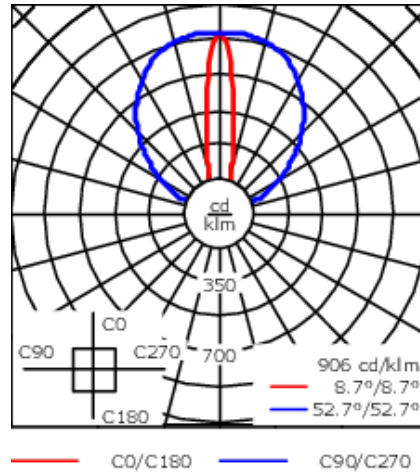

Specifications

Material description

Body	Marine-grade, all-aluminium construction
Lens	PMMA
Colors	RAL9004 Black RAL9007 Grey Metallic RAL9016 White RAL8019 Dark Bronze
Gasket	Silicone rubber gasket
Fasteners	PCS Polymer Coated Stainless Steel Hardware
Ingress protection	IP67
Impact resistance	IK09
Corrosion resistance	5CE

Electrical description

Power supply	Integral [ECG] electronic driver 120V-277V. 0-10V dimmable, to be specified with order.
Driver / Ballast	Integral LED driver with DALI Interface

WE-EF LIGHTING USA, LLC

410-D Keystone Drive, 15086 Warrendale, PA 15086 - Phone: +1 724 742 0030

customersupport.usa@we-ef.com - <https://we-ef.com/us>

Subject to technical changes and errors. - Generated on 11/23/2024