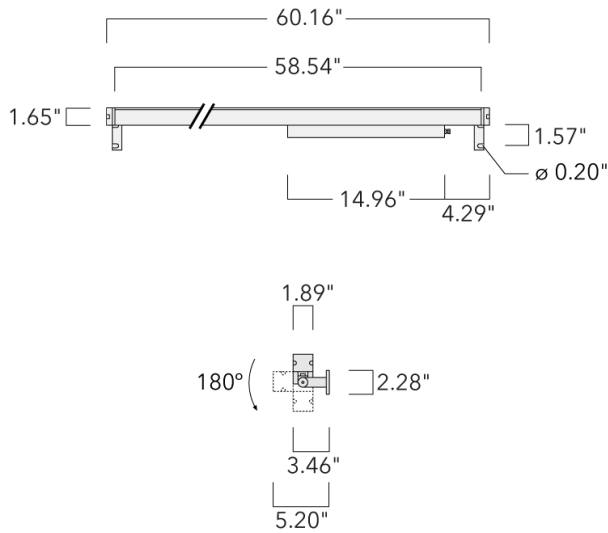

Specifications

Material description

Body	Marine-grade, all-aluminium construction
Lens	PMMA
Colors	RAL9004 Black RAL9007 Grey Metallic RAL9016 White RAL8019 Dark Bronze
Gasket	Silicone rubber gasket
Fasteners	PCS Polymer Coated Stainless Steel Hardware
Ingress protection	IP67
Impact resistance	IK09
Corrosion resistance	5CE

Electrical description

Power supply	Integral [ECG] electronic driver 120V-277V. 0-10V dimmable, to be specified with order.
Driver / Ballast	Integral LED driver with DALI Interface

WE-EF LIGHTING USA, LLC

410-D Keystone Drive, 15086 Warrendale, PA 15086 - Phone: +1 724 742 0030

customersupport.usa@we-ef.com - <https://we-ef.com/us>

Subject to technical changes and errors. - Generated on 11/23/2024