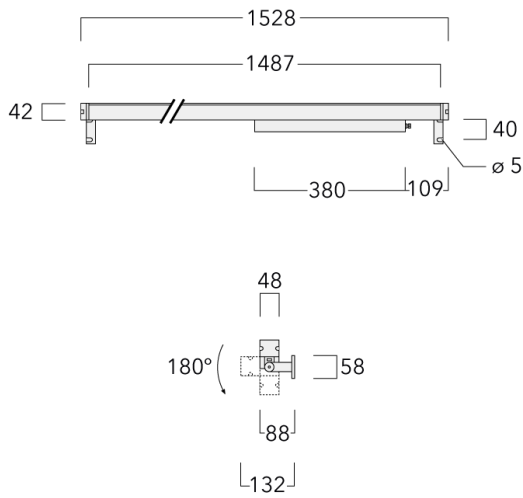

Description

IP67, Class I. IK09. Marine-grade, all aluminium construction. 5CE superior corrosion protection including PCS hardware. Silicone rubber gasket. PMMA main lens. Linear PMMA LED lens. 1.2 m connecting cable, UV stabilized, PVC free. Luminaire is factory sealed and does not need to be opened during installation and can be tilted up to 180°. Integral LED driver with DALI interface.

Separate LED driver on request.

Weight	4.75 kg
Light distribution	symmetric linear, very narrow beam [LEE]
Light source	LED-80/50W / 225 mA - 2700 K
CRI	80
Power supply	EC
LEDs	80
Rated input power	55 W
Nominal Lumen (lm)	
LED Lumen	90
Total Lumen	7200
T _j	85
Rated lumens (lm)	
LED Lumen	75.2
Total Lumen	6014.9
T _a	25

Specifications

Material description

Body	Marine-grade, all-aluminium construction
Lens	PMMA
Colours	<div style="display: flex; align-items: center;"> <div style="width: 20px; height: 15px; background-color: black; margin-right: 5px;"></div> RAL9004 Signal black </div> <div style="display: flex; align-items: center;"> <div style="width: 20px; height: 15px; background-color: #cccccc; margin-right: 5px;"></div> RAL9006 White aluminium </div> <div style="display: flex; align-items: center;"> <div style="width: 20px; height: 15px; background-color: #808080; margin-right: 5px;"></div> RAL9007 Grey aluminium </div> <div style="display: flex; align-items: center;"> <div style="width: 20px; height: 15px; background-color: #333333; margin-right: 5px;"></div> RAL7016 Anthracite grey </div> <div style="display: flex; align-items: center;"> <div style="width: 20px; height: 15px; background-color: #e0e0e0; margin-right: 5px;"></div> RAL9016 Traffic white </div>
Gasket	Silicone rubber gasket
Fasteners	PCS Polymer Coated Stainless Steel Hardware
Ingress protection	IP67
Impact resistance	IK09
Corrosion resistance	5CE