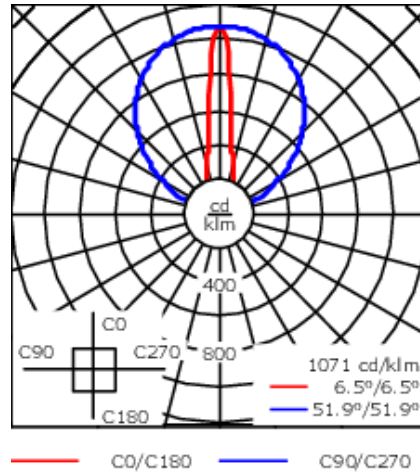

Specifications

Material description

Body	Marine-grade, all-aluminium construction
Lens	PMMA
Colors	RAL9004 Black RAL9007 Grey Metallic RAL9016 White RAL8019 Dark Bronze
Gasket	Silicone rubber gasket
Fasteners	PCS Polymer Coated Stainless Steel Hardware
Ingress protection	IP67
Impact resistance	IK09
Corrosion resistance	5CE

Electrical description

Power supply	Integral [ECG] electronic driver 120V-277V. 0-10V dimmable, to be specified with order.
Driver / Ballast	Integral LED driver with DALI Interface

WE-EF LIGHTING USA, LLC

410-D Keystone Drive, 15086 Warrendale, PA 15086 - Phone: +1 724 742 0030

customersupport.usa@we-ef.com - <https://we-ef.com/us>

Subject to technical changes and errors. - Generated on 11/23/2024