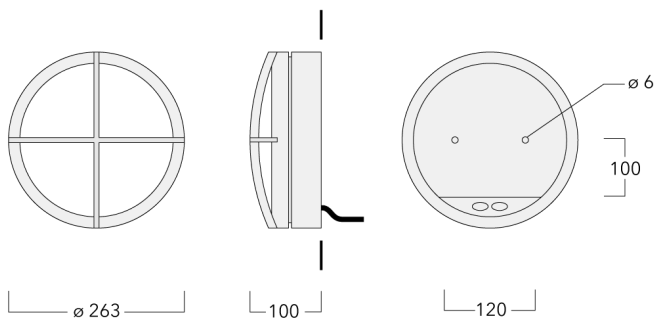

Description

IP55, Class I. Class II on request. IK10. Marine-grade, die-cast aluminium alloy. 5CE superior corrosion protection including PCS hardware. Silicone rubber gasket. Polycarbonate main lens. Two cable entries. Factory installed LED circuit board. Integral EC electronic converter.

Weight	2.10 kg
Light distribution	diffused distribution
Light source	LED-FT-17W / 500 mA - 2700 K
CRI	80
Power supply	EC
LEDs	1
Rated input power	20 W
Rated lumens (lm)	
LED Lumen	1153.5
Total Lumen	1153.5
Ta	25
Nominal Lumen (lm)	
LED Lumen	2935
Total Lumen	2935
Tc	25

Specifications

Material description

Body	Marine-grade die-cast aluminium alloy
Lens	Polycarbonate lens
Colours	<div style="display: flex; align-items: center;"> <div style="width: 20px; height: 15px; background-color: black; margin-right: 5px;"></div> RAL9004 Signal black </div> <div style="display: flex; align-items: center; margin-top: 5px;"> <div style="width: 20px; height: 15px; background-color: #cccccc; margin-right: 5px;"></div> RAL9006 White aluminium </div> <div style="display: flex; align-items: center; margin-top: 5px;"> <div style="width: 20px; height: 15px; background-color: #808080; margin-right: 5px;"></div> RAL9007 Grey aluminium </div> <div style="display: flex; align-items: center; margin-top: 5px;"> <div style="width: 20px; height: 15px; background-color: #333333; margin-right: 5px;"></div> RAL7016 Anthracite grey </div> <div style="display: flex; align-items: center; margin-top: 5px;"> <div style="width: 20px; height: 15px; background-color: #e0e0e0; margin-right: 5px;"></div> RAL9016 Traffic white </div>
Gasket	Silicone rubber gasket
Fasteners	PCS Polymer Coated Stainless Steel Hardware
Ingress protection	IP55
Impact resistance	IK10
Corrosion resistance	5CE