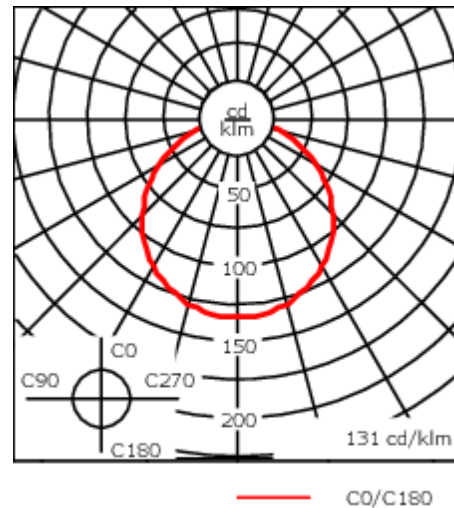

Description

IP55, Class I. Class II on request. IK10. Marine-grade, die-cast aluminium alloy. 5CE superior corrosion protection including PCS hardware. Silicone rubber gasket. Polycarbonate main lens. Two cable entries. Factory installed LED circuit board. Integral EC electronic converter.

Weight	2.10 kg
Light distribution	diffused distribution
Light source	LED-FT-17W / 500 mA - 2700 K
CRI	80
Power supply	EC
LEDs	1
Rated input power	20 W
Rated lumens (lm)	
LED Lumen	1153.5
Total Lumen	1153.5
Ta	25
Nominal Lumen (lm)	
LED Lumen	2935
Total Lumen	2935
Tc	25