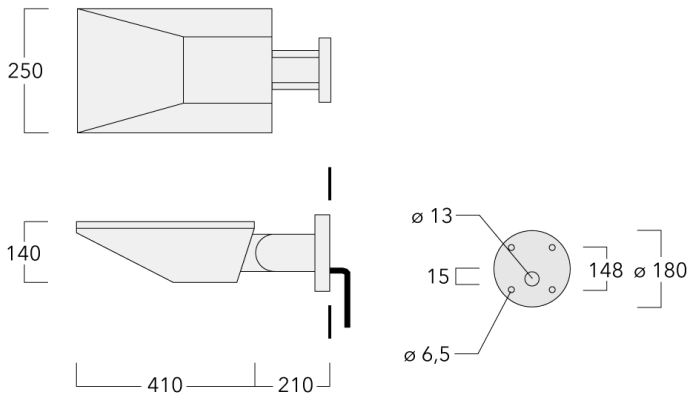

108-2535

PIA230 LED

we-ef

Description

IP66, Class I. IK08. Marine-grade, die-cast aluminium alloy. 5CE superior corrosion protection + primer including PCS hardware. Silicone CCG® Controlled Compression Gasket. Safety glass, hinged. Integral EC electronic converter. CAD-optimised optics for superior illumination and glare control. OLC® One LED Concept. Factory installed LED circuit board. Luminaire +/-30° tiltable.

Weight	8.50 kg
Light distribution	asymmetric, side throw [S65]
Light source	LED-12/24W / 700 mA - 2700 K
CRI	80
Power supply	EC
LEDs	12
Rated input power	27 W
Nominal Lumen (lm)	
LED Lumen	270
Total Lumen	3240
Tj	85
Rated lumens (lm)	
LED Lumen	215.7
Total Lumen	2588.6
Ta	25

Specifications

Material description

Body	Marine-grade, die-cast aluminium alloy
Lens	Safety glass lens, hinged
Colours	<div style="display: flex; align-items: center;"> <div style="width: 20px; height: 20px; background-color: black; margin-right: 5px;"></div> RAL9004 Signal black </div> <div style="display: flex; align-items: center; margin-top: 5px;"> <div style="width: 20px; height: 20px; background-color: #cccccc; margin-right: 5px;"></div> RAL9006 White aluminium </div> <div style="display: flex; align-items: center; margin-top: 5px;"> <div style="width: 20px; height: 20px; background-color: #808080; margin-right: 5px;"></div> RAL9007 Grey aluminium </div>
Gasket	Silicone CCG® Controlled Compression Gasket
Fasteners	PCS Polymer Coated Stainless Steel Hardware (unpainted)
Ingress protection	IP66
Impact resistance	IK08
Corrosion resistance	5CE+Primer