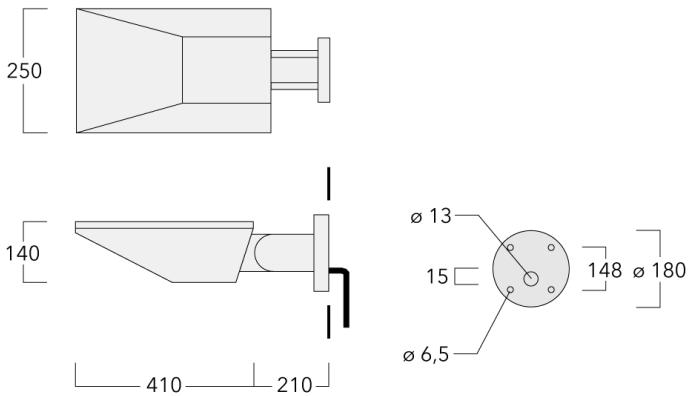

108-2536

PIA230 LED

we-ef

Specifications

Material description

Body	Marine-grade, die-cast aluminium alloy
Lens	Safety glass lens, hinged
Colours	RAL9004 Signal black RAL9006 White aluminium RAL9007 Grey aluminium
Gasket	Silicone CCG® Controlled Compression Gasket
Fasteners	PCS Polymer Coated Stainless Steel Hardware (unpainted)
Ingress protection	IP66
Impact resistance	IK08
Corrosion resistance	5CE+Primer

Electrical description

Power supply	230V / 50 Hz
Driver / Ballast	Integral EC electronic converter

Additional information

Lifetime	Ta=40° L90B10 > 90000h
Warranty	The product is supplied with 10-year warranty. Please refer to the LED Warranty Statement located on www.we-ef.com for further details.

WE-EF LIGHTING Pty Ltd

6/13 Downard Street, 3195 Braeside, Victoria - Phone: +61 3 8587 0444 - Fax: +61 3 8587 0499

info.australia@we-ef.com - <https://we-ef.com/aus>

Subject to technical changes and errors. - Generated on 27/11/2024