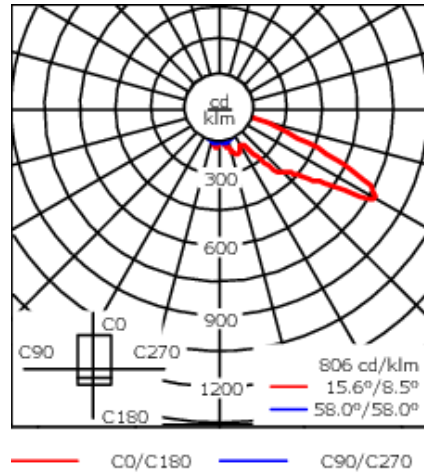

108-2543

PIA240 LED

we-ef

Specifications

Material description

Body	Marine-grade die-cast aluminium alloy
Lens	Safety glass lens, hinged
Colors	 RAL9004 Black RAL9007 Grey Metallic RAL9016 White RAL8019 Dark Bronze
Gasket	Silicone CCG® Controlled Compression Gasket
Fasteners	PCS Polymer Coated Stainless Steel Hardware
Ingress protection	IP66
Impact resistance	IK08
Corrosion resistance	5CE

Electrical description

Power supply	Integral [ECG] electronic driver 120V-277V. 0-10V dimmable, to be specified with order.
Driver / Ballast	Integral EC electronic converter
Surge protection	Integral 10kV Surge Protector

WE-EF LIGHTING USA, LLC

410-D Keystone Drive, 15086 Warrendale, PA 15086 - Phone: +1 724 742 0030

customersupport.usa@we-ef.com - <https://we-ef.com/us>

Subject to technical changes and errors. - Generated on 11/23/2024