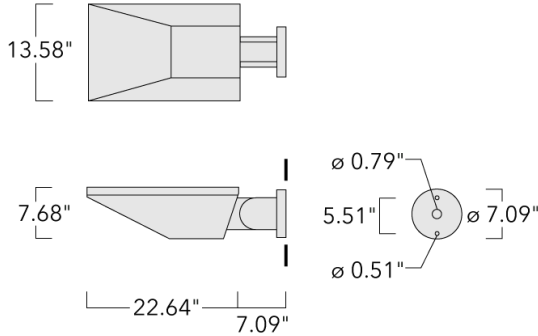

108-2543

PIA240 LED

we-ef

Specifications

Material description

Body	Marine-grade die-cast aluminium alloy
Lens	Safety glass lens, hinged
Colors	 RAL9004 Black RAL9007 Grey Metallic RAL9016 White RAL8019 Dark Bronze
Gasket	Silicone CCG® Controlled Compression Gasket
Fasteners	PCS Polymer Coated Stainless Steel Hardware
Ingress protection	IP66
Impact resistance	IK08
Corrosion resistance	5CE

Electrical description

Power supply	Integral [ECG] electronic driver 120V-277V. 0-10V dimmable, to be specified with order.
Driver / Ballast	Integral EC electronic converter
Surge protection	Integral 10kV Surge Protector

WE-EF LIGHTING USA, LLC

410-D Keystone Drive, 15086 Warrendale, PA 15086 - Phone: +1 724 742 0030

customersupport.usa@we-ef.com - <https://we-ef.com/us>

Subject to technical changes and errors. - Generated on 11/23/2024