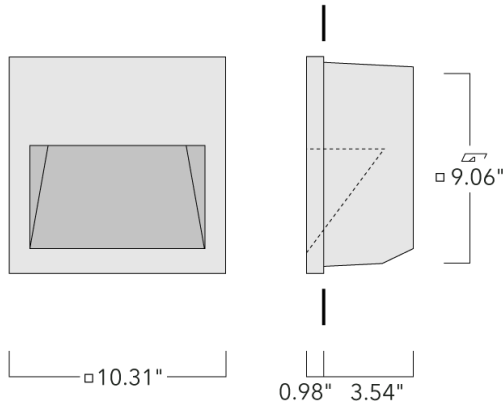

Specifications

Material description

Body	Luminaire body and lens frame constructed in die cast aluminum.
Lens	Tempered glass lens.
Colors	RAL9004 Black RAL9007 Grey Metallic RAL9016 White RAL8019 Dark Bronze
Gasket	Silicone rubber gasket
Fasteners	PCS polymer coated stainless steel
Ingress protection	IP55
Impact resistance	IK08
Corrosion resistance	5CE

Electrical description

Power supply	Integral [ECG] electronic driver 120V-277V. 0-10V dimmable, to be specified with order.
Driver / Ballast	Integral EC electronic converter

WE-EF LIGHTING USA, LLC

410-D Keystone Drive, 15086 Warrendale, PA 15086 - Phone: +1 724 742 0030
customersupport.usa@we-ef.com - <https://we-ef.com/us>
Subject to technical changes and errors. - Generated on 11/23/2024