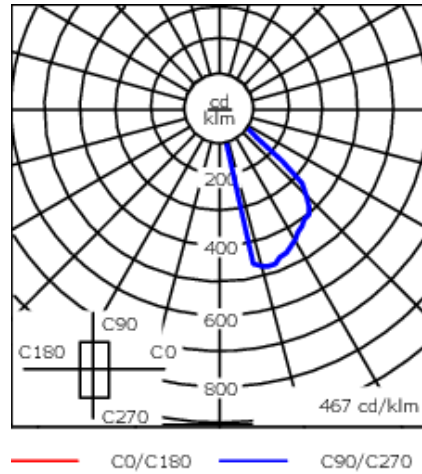

Example: XXX-XXXX-9004 (Black)
+ XXX-XXXX (Accessory 1)

Weight	7.10 lb
Light distribution	asymmetric, forward throw [A60]
Light source	LED-6W / 350 mA - 2700 K
CRI	80
Power supply	electronic gear
LEDs	6
Rated input power	8 W

Nominal Lumen (lm)

LED Lumen	165
Total Lumen	990
Tj	85

Rated lumens (lm)

LED Lumen	62.8
Total Lumen	376.9
Ta	25

WE-EF LIGHTING USA, LLC

410-D Keystone Drive, 15086 Warrendale, PA 15086 - Phone: +1 724 742 0030
customersupport.usa@we-ef.com - <https://we-ef.com/us>
Subject to technical changes and errors. - Generated on 11/23/2024