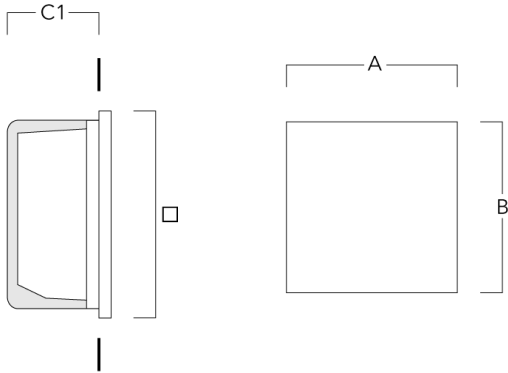

197-9090

QRI354 LED

we-ef

Mounting Accessories

Installation blackout

Description	Part ID	A	B	C1	C
Installation blackout BQR35-I-RE	197-0129	10.70	10.70	4.92	125

WE-EF LIGHTING USA, LLC

410-D Keystone Drive, 15086 Warrendale, PA 15086 - Phone: +1 724 742 0030
customersupport.usa@we-ef.com - <https://we-ef.com/us>

Subject to technical changes and errors. - Generated on 11/23/2024