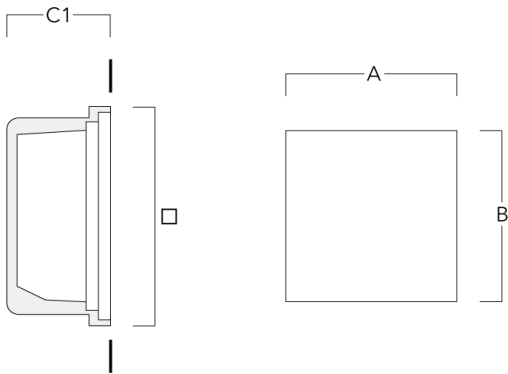

Installation blackout BQR35-II	197-0132	272	272	150	150