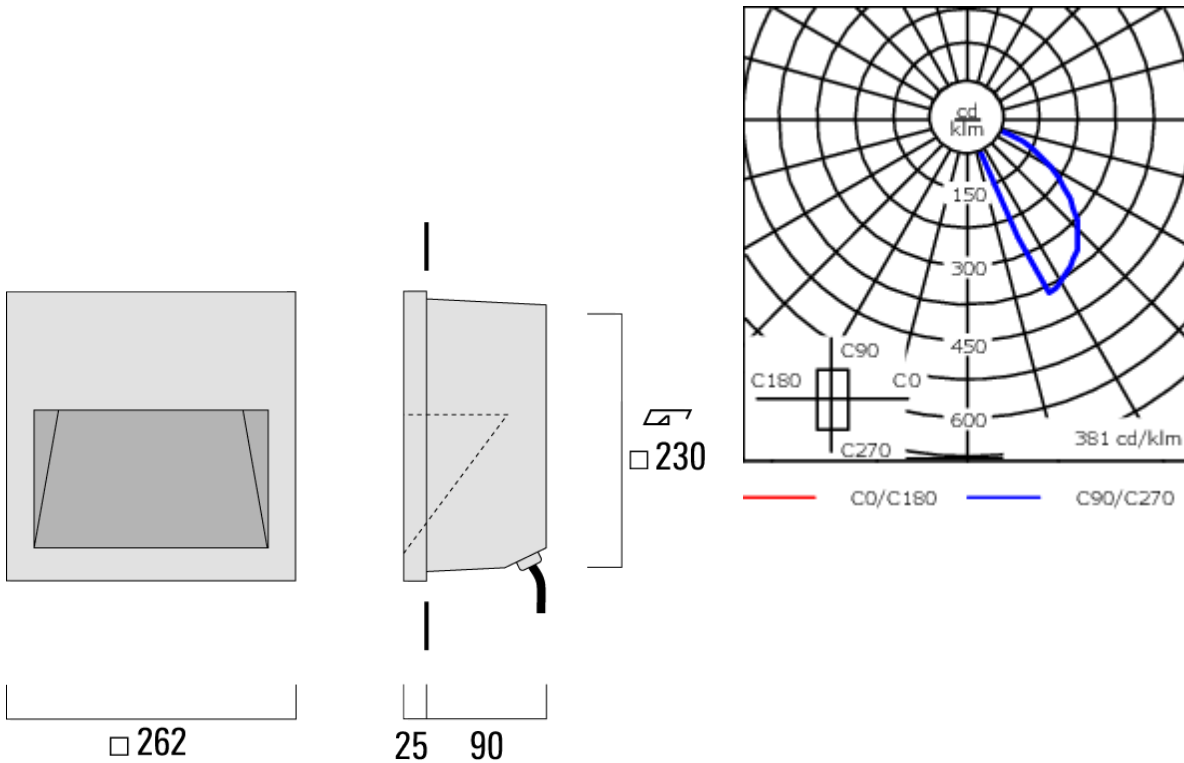

197-9091

QRI354 LED

we-ef

Specifications

Material description

Body	Marine-grade, die-cast aluminium alloy
Lens	Safety glass lens
Colours	RAL9004 Signal black RAL9006 White aluminium RAL9007 Grey aluminium RAL7016 Anthracite grey RAL9016 Traffic white
Gasket	Silicone rubber gasket
Fasteners	PCS Polymer Coated Stainless Steel Hardware
Ingress protection	IP55
Impact resistance	IK08
Corrosion resistance	5CE

Fagerhult Lighting Ltd

33-34 Dolben Street, SE1 0UQ London, United Kingdom

<https://we-ef.com/uk>

Subject to technical changes and errors. - Generated on 23/10/2024