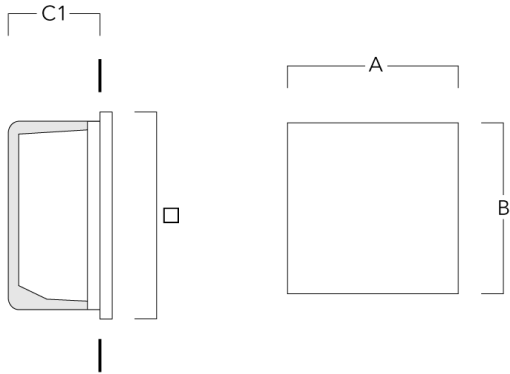

Mounting Accessories

Installation blackout

Description	Part ID	A	B	C1	C
Installation blackout BQR35-I	197-0129	272	272	125	125