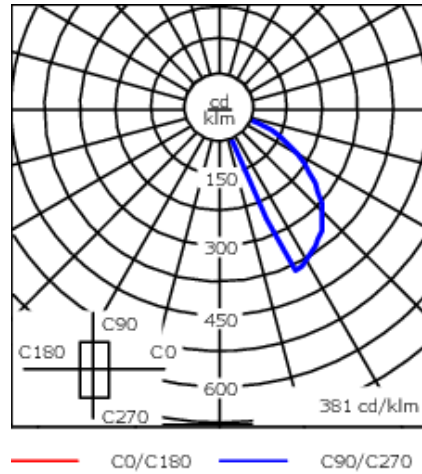

Specifications

Material description

Body	Luminaire body and lens frame constructed in die cast aluminum.
Lens	Tempered glass lens.
Colors	 RAL9004 Black RAL9007 Grey Metallic RAL9016 White RAL8019 Dark Bronze
Gasket	Silicone rubber gasket
Fasteners	PCS polymer coated stainless steel
Ingress protection	IP55
Impact resistance	IK08
Corrosion resistance	5CE

Electrical description

Power supply	Integral [ECG] electronic driver 120V-277V. 0-10V dimmable, to be specified with order.
Driver / Ballast	Integral EC electronic converter

WE-EF LIGHTING USA, LLC

410-D Keystone Drive, 15086 Warrendale, PA 15086 - Phone: +1 724 742 0030
customersupport.usa@we-ef.com - <https://we-ef.com/us>
Subject to technical changes and errors. - Generated on 07/02/2025