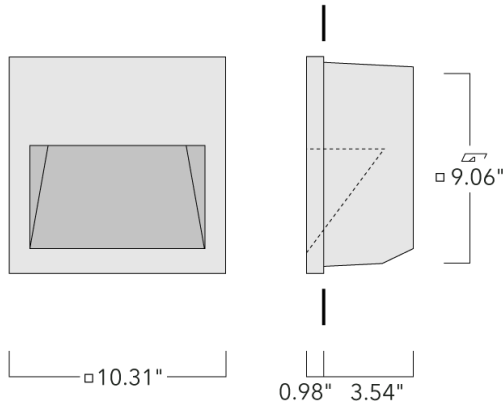

Specifications

Material description

Body	Luminaire body and lens frame constructed in die cast aluminum.
Lens	Tempered glass lens.
Colors	 RAL9004 Black RAL9007 Grey Metallic RAL9016 White RAL8019 Dark Bronze
Gasket	Silicone rubber gasket
Fasteners	PCS polymer coated stainless steel
Ingress protection	IP55
Impact resistance	IK08
Corrosion resistance	5CE

Electrical description

Power supply	Integral [ECG] electronic driver 120V-277V. 0-10V dimmable, to be specified with order.
Driver / Ballast	Integral EC electronic converter

WE-EF LIGHTING USA, LLC

410-D Keystone Drive, 15086 Warrendale, PA 15086 - Phone: +1 724 742 0030
customersupport.usa@we-ef.com - <https://we-ef.com/us>
Subject to technical changes and errors. - Generated on 07/02/2025