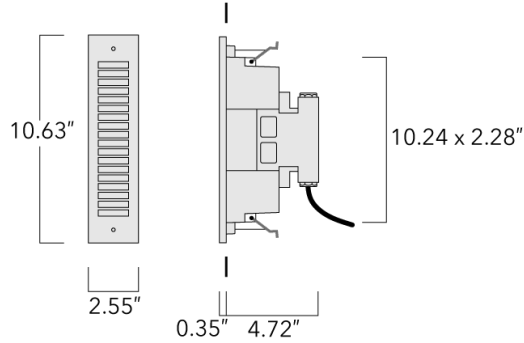

Specifications

Material description

Body	Marine-grade, die-cast aluminium alloy
Lens	Polycarbonate
Colors	RAL9004 Black RAL9007 Grey Metallic RAL9016 White RAL8019 Dark Bronze
Gasket	Silicone rubber gasket
Ingress protection	IP66
Impact resistance	IK07
Corrosion resistance	5CE

Electrical description

Power supply	Integral [ECG] electronic driver 120V-277V. 0-10V dimmable, to be specified with order.
Driver / Ballast	Integral EC electronic converter
Surge protection	In-line bracket 10kV Surge Protector

WE-EF LIGHTING USA, LLC