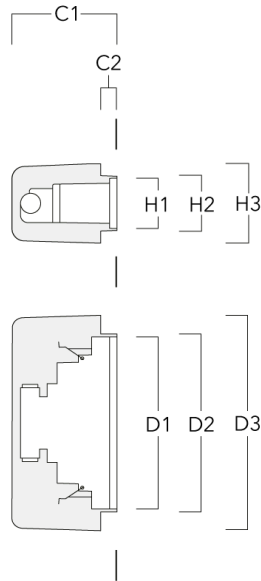

190-9040
SVL134 LED

Description

Vertically oriented louvered steplight.

ADA (American Disabilities Act) Compliant.

IP66. Class I. IK07. Marine-grade, die-cast aluminum alloy. 5CE superior corrosion protection including PCS hardware. Silicone CCG® Controlled Compression Gasket. Polycarbonate main lens. Two cable entries. Integral driver. Factory-installed LED circuit board. 0-10V Dimming comes standard with luminaire.

WE-EF LIGHTING USA, LLC

190-9040

SVL134 LED

we-ef

Additional information

Lifetime Ta=25°/40° L80B10 > 54000h

Listings ETL, UL-1598, CSA-C22.2#250.0. Suitable for Wet Locations.

WE-EF LIGHTING USA, LLC

Installation blackout

Description	Part ID	C1	C2	D1	D2	D3	H1	H2	H3	Weight (lb)
Installation blackout BST13-II (Flush)	190-9031	5.71	0.87	10.63	11.02	13.31	2.56	2.95	4.21	1.98

Installation blackout BST13-I	190-9030	5.12	0.47	10.63	13.31		2.56	4.21		1.98
-------------------------------	----------	------	------	-------	-------	--	------	------	--	------