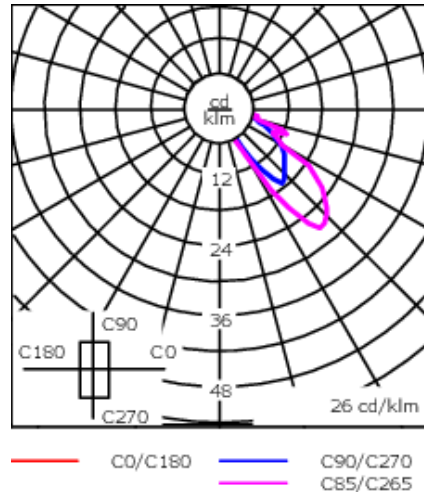

Specifications

Material description

Body	Marine-grade, die-cast aluminium alloy
Lens	Polycarbonate
Colors	RAL9004 Black RAL9007 Grey Metallic RAL9016 White RAL8019 Dark Bronze
Gasket	Silicone rubber gasket
Ingress protection	IP66
Impact resistance	IK07
Corrosion resistance	5CE

Electrical description

Power supply	Integral [ECG] electronic driver 120V-277V. 0-10V dimmable, to be specified with order.
Driver / Ballast	Integral EC electronic converter
Surge protection	In-line bracket 10kV Surge Protector

WE-EF LIGHTING USA, LLC