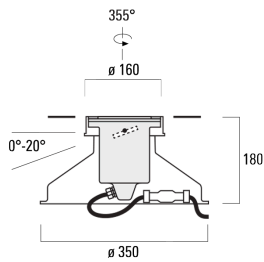

Description

IP67. IK10+. Stainless steel construction including PCS hardware. Safety glass lens, max. load 5 tonnes. Luminaire can be driven over at low speed. Silicone rubber gasket. Anti-wick technology, equipped with a cable gland and 0.5 meters of flexible, PVC-free cable.

Weight	4.00 kg
Light distribution	symmetric, very narrow beam [EE]
Light source	LED-3/6W / 700 mA - 2700 K
CRI	80
Power supply	EC
LEDs	3
Rated input power	7.5 W

Nominal Lumen (lm)

LED Lumen	270
Total Lumen	810
T _j	85

Rated lumens (lm)

LED Lumen	201.9
Total Lumen	605.8
T _a	25

Specifications

Material description

Body	Stainless steel construction
Lens	Safety glass lens, max. load 5 tonnes
Colours	 Stainless Steel
Gasket	Silicone rubber gasket
Fasteners	PCS Polymer Coated Stainless Steel Hardware (unpainted)
Ingress protection	IP67
Impact resistance	IK10+