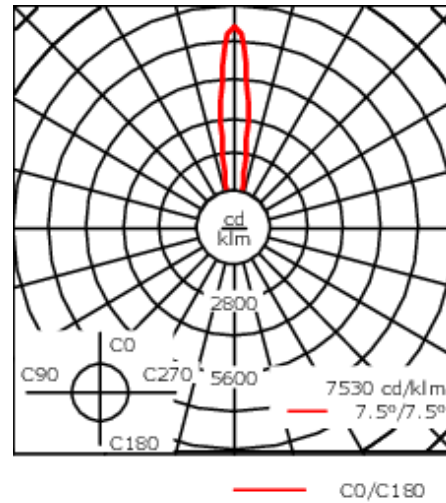

Specifications

Material description

Body	Stainless steel construction
Lens	Safety glass lens, max. load 5 tonnes
Colours	Stainless Steel
Gasket	Silicone rubber gasket
Fasteners	PCS Polymer Coated Stainless Steel Hardware (unpainted)
Ingress protection	IP67
Impact resistance	IK10+

Electrical description

Power supply	230V / 50 Hz
Driver / Ballast	Integral EC electronic converter
Termination	Junction box supplied

Additional information

Warranty	The product is supplied with 10-year warranty. Please refer to the LED Warranty Statement located on www.we-ef.com for further details. Warranty void if installed without proper drainage.