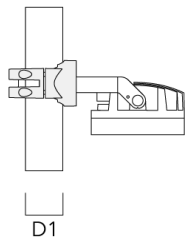

139-2382

FLC210 LED

we-ef

Beschreibung	Artikelnummer	D1	Gewicht (kg)
PC1 82-109/60 Mastschelle, einfach (Ø 82-109)	139-2704	82-109	1.10

WE-EF Switzerland AG

Himmelrichstrasse 6, 6003 Luzern - Tel: +41 41 210 49 95

info.switzerland@we-ef.com - <https://we-ef.com/ch_de>

Technische Änderungen und Irrtümer vorbehalten. - Erstellt am 23.10.2024