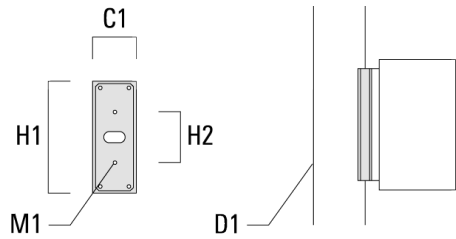

131-9257

SLS420 LED

we-ef

Mounting Accessories

Column fitter

Description	Part ID	C1	D1	H1	H2	M1	Weight (lb)
CF-410/420	131-9140	3.27	≥ 5.51	8.66	3.94	0.24	1.32

WE-EF LIGHTING USA, LLC

410-D Keystone Drive, 15086 Warrendale, PA 15086 - Phone: +1 724 742 0030
customersupport.usa@we-ef.com - <https://we-ef.com/us>

Subject to technical changes and errors. - Generated on 10/05/2025