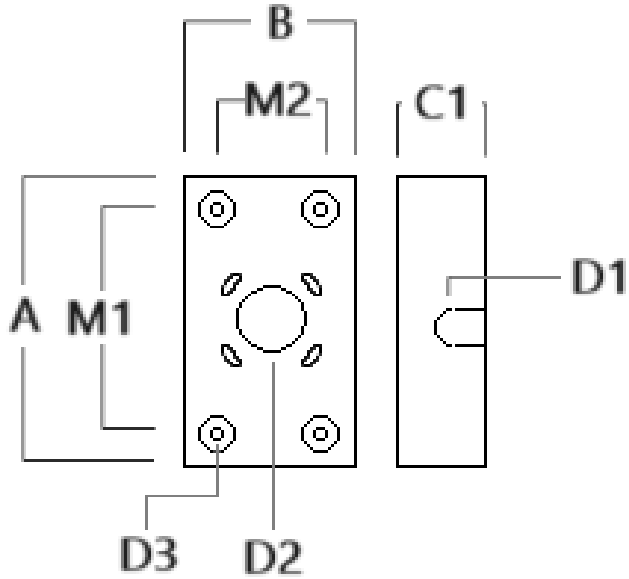

Surface Collar

Description	Part ID	A	B	C1	D1	D2	D3	M1	M2
VLS/SLS Surface Collar	131-6004	8.66	3.66	1.75	∅1	∅1.5	∅0.38	6	2