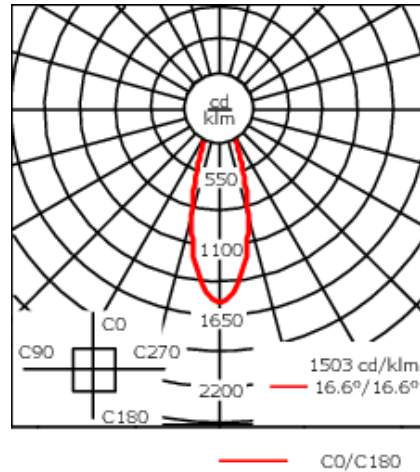

131-9257

SLS420 LED

we-ef

Specifications

Material description

Body	Marine-grade, die-cast aluminium alloy
Lens	Safety glass lens
Colors	RAL9004 Black RAL9007 Grey Metallic RAL9016 White RAL8019 Dark Bronze
Gasket	Silicone rubber gasket
Fasteners	PCS hardware
Ingress protection	IP66
Impact resistance	IK07
Corrosion resistance	5CE

Electrical description

Power supply	Integral [ECG] electronic 0-10 V dimmable driver in 120-277 universal voltage.
Driver / Ballast	Integral EC electronic converter

Additional information

Lifetime	Ta=25°/40° L90B10 > 90000h
BUG Rating	Please see individual Spec Sheets for classification of Backlight, Uplight and Glare.
Listings	ETL listed. Suitable for wet locations.

WE-EF LIGHTING USA, LLC

410-D Keystone Drive, 15086 Warrendale, PA 15086 - Phone: +1 724 742 0030
customersupport.usa@we-ef.com - <https://we-ef.com/us>
Subject to technical changes and errors. - Generated on 10/05/2025