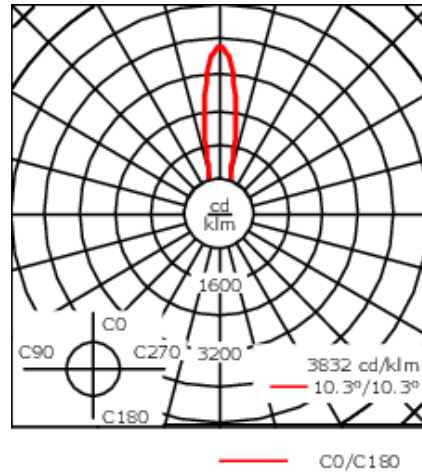

185-9793+185-9613

ETC320-GB LED

we-ef

Specifications

Material description

Colors

Stainless Steel

Electrical description

Additional information

WE-EF LIGHTING USA, LLC

410-D Keystone Drive, 15086 Warrendale, PA 15086 - Phone: +1 724 742 0030

customersupport.usa@we-ef.com - <https://we-ef.com/us>

Subject to technical changes and errors. - Generated on 11/23/2024