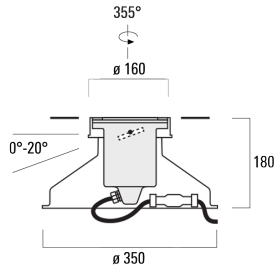

185-9793+185-9613

ETC320-GB LED

we-ef

Specifications

Material description

Colors

Stainless Steel

Electrical description

Additional information

WE-EF LIGHTING USA, LLC

410-D Keystone Drive, 15086 Warrendale, PA 15086 - Phone: +1 724 742 0030

customersupport.usa@we-ef.com - <https://we-ef.com/us>

Subject to technical changes and errors. - Generated on 04/19/2025