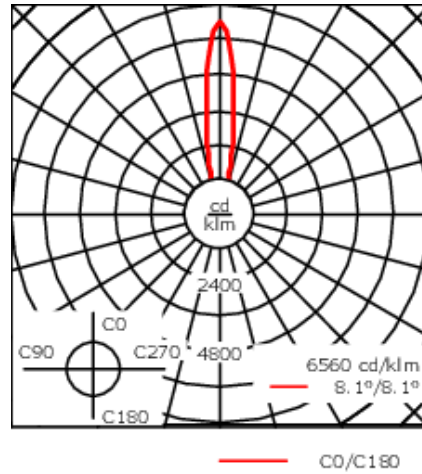

185-9794+185-9613

we-ef

ETC320-GB LED

Specifications

Material description

Colors

Stainless Steel

Electrical description

Additional information

WE-EF LIGHTING USA, LLC

410-D Keystone Drive, 15086 Warrendale, PA 15086 - Phone: +1 724 742 0030

customersupport.usa@we-ef.com - <https://we-ef.com/us>

Subject to technical changes and errors. - Generated on 11/23/2024