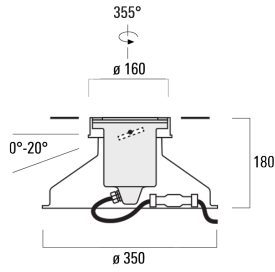

185-9794+185-9613

we-ef

ETC320-GB LED

Specifications

Material description

Colors

Stainless Steel

Electrical description

Additional information

WE-EF LIGHTING USA, LLC

410-D Keystone Drive, 15086 Warrendale, PA 15086 - Phone: +1 724 742 0030

customersupport.usa@we-ef.com - <https://we-ef.com/us>

Subject to technical changes and errors. - Generated on 11/23/2024