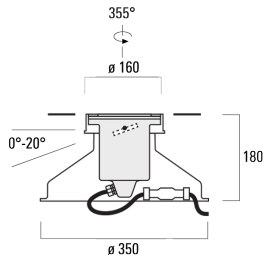

Specifications

Material description

Body	Stainless steel construction
Lens	Safety glass lens, max. load 5 tonnes
Colours	Stainless Steel
Gasket	Silicone rubber gasket
Fasteners	PCS hardware
Ingress protection	IP69
Impact resistance	IK10+

Electrical description

Driver / Ballast	Integral EC electronic converter

Additional information