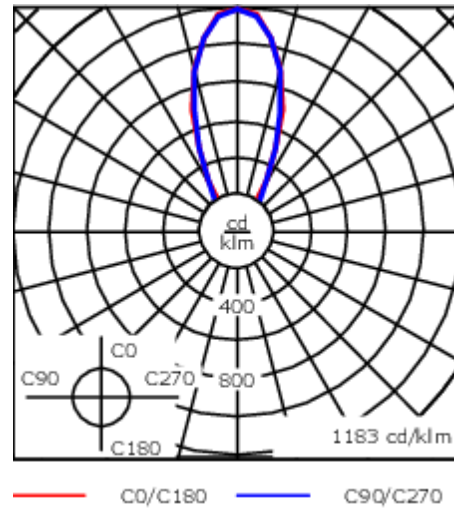

Specifications

Material description

Body	Stainless steel construction
Lens	Safety glass lens, max. load 5 tonnes
Colours	Stainless Steel
Gasket	Silicone rubber gasket
Fasteners	PCS hardware
Ingress protection	IP69
Impact resistance	IK10+

Electrical description

Driver / Ballast	Integral EC electronic converter

Additional information