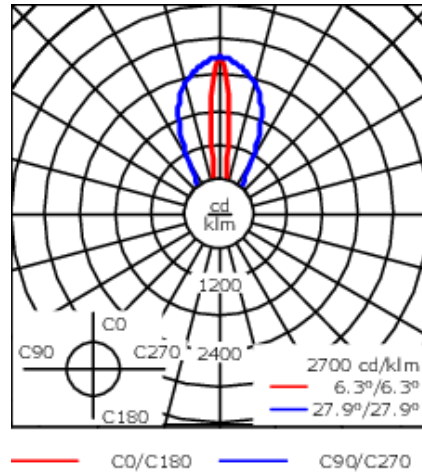

185-9794+185-9612

we-ef

ETC320-GB LED

Specifications

Material description

Colors

Stainless Steel

Electrical description

Additional information

WE-EF LIGHTING USA, LLC

410-D Keystone Drive, 15086 Warrendale, PA 15086 - Phone: +1 724 742 0030

customersupport.usa@we-ef.com - <https://we-ef.com/us>

Subject to technical changes and errors. - Generated on 11/23/2024