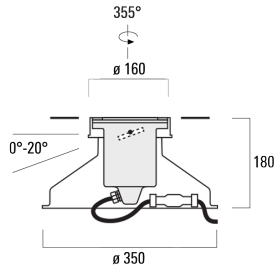

185-9794+185-9612

we-ef

ETC320-GB LED

Specifications

Material description

Colors

Stainless Steel

Electrical description

Additional information

WE-EF LIGHTING USA, LLC

410-D Keystone Drive, 15086 Warrendale, PA 15086 - Phone: +1 724 742 0030

customersupport.usa@we-ef.com - <https://we-ef.com/us>

Subject to technical changes and errors. - Generated on 11/23/2024