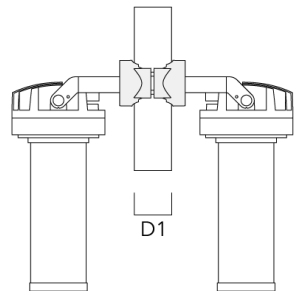

Pole clamp PC

Description	Part ID	D1	Weight (lb)
PC1 76-89/60 Pole clamp, single (Ø 3"-3.5")	139-2702	3.0-3.50	2.20

PC2 76-89/60 Pole clamp, double (Ø 3"-3.5")	139-2703	3.0-3.50	2.20
---	----------	----------	------

FLC220 LED COLOR CHANGING ZOOM SPOT PROJECTOR

Description	Part ID	D1	Weight (lb)
PC1 102-114/60 Pole clamp, single (Ø 4"-4,5")	139-2706	4.0-4.50	2.65

PC2 102-114/60 Pole clamp, double (Ø 4"-4.5")	139-2707	4.0-4.50	2.65
--	----------	----------	------

FLC220 LED COLOR CHANGING ZOOM SPOT PROJECTOR

Description	Part ID	D1	Weight (lb)
PC1 114-133/60 Pole clamp, single (Ø 4.5"-5.25")	139-2708	4.5-5.25	3.10

PC2 114-133/60 Pole clamp, double (Ø 4.5"-5.25")	139-2709	4.5-5.25	3.10
---	----------	----------	------