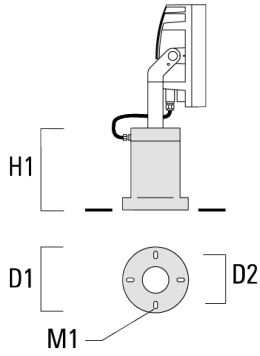

FLC220 LED COLOR CHANGING ZOOM SPOT PROJECTOR

Mounting Accessories

Short post EM

Description	Part ID	D1	D2	H1	M1	Weight (lb)
EM1-M16 AL	270-0001	6.3"	5.12"	8"	0.35"	4.85 lbs