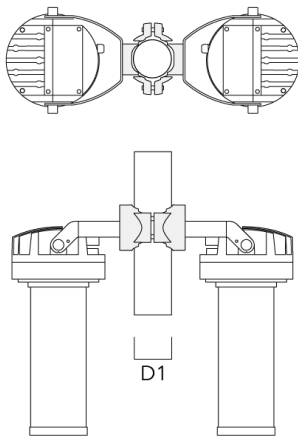

FLC220 LED COLOR CHANGING ZOOM SPOT PROJECTOR

Mounting Accessories

Short post EM

Description	Part ID	D1	D2	H1	M1	Weight (lb)
EM1-M16 AL	270-0001	6.3"	5.12"	8"	0.35"	4.85 lbs

FLC220 LED COLOR CHANGING ZOOM SPOT PROJECTOR

Pole clamp PC

Description	Part ID	D1	Weight (lb)
PC1 76-89/60 Pole clamp, single (Ø 3"-3.5")	139-2702	3.0-3.50	2.20

PC2 76-89/60 Pole clamp, double (Ø 3"-3.5")	139-2703	3.0-3.50	2.20
---	----------	----------	------