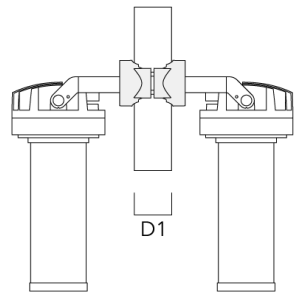

Pole clamp PC

Description	Part ID	D1	Weight (lb)
PC1 76-89/60 Pole clamp, single (Ø 3"-3.5")	139-2702	3.0-3.50	2.20

PC2 76-89/60 Pole clamp, double (Ø 3"-3.5")	139-2703	3.0-3.50	2.20
---	----------	----------	------

FLC220 LED COLOR CHANGING ZOOM SPOT PROJECTOR

Description	Part ID	D1	Weight (lb)
PC1 82-109/60 Pole camp, single (Ø 3.25"-4.3")	139-2704	3.20-4.30	2.40

PC2 82-109/60 Pole clamp, double (Ø 3.25"-4.25")	139-2705	3.20-4.30	2.40
--	----------	-----------	------

FLC220 LED COLOR CHANGING ZOOM SPOT PROJECTOR

Description	Part ID	D1	Weight (lb)
PC1 102-114/60 Pole clamp, single (Ø 4"-4,5")	139-2706	4.0-4.50	2.65

PC2 102-114/60 Pole clamp, double (Ø 4"-4.5")	139-2707	4.0-4.50	2.65
--	----------	----------	------