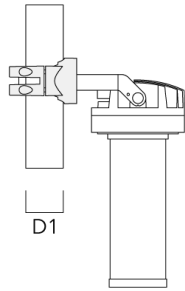

Pole clamp PC

Description	Part ID	D1	Weight (lb)
PC1 76-89/60 Pole clamp, single (Ø 3"-3.5")	139-2702	3.0-3.50	2.20

PC2 76-89/60 Pole clamp, double (Ø 3"-3.5")	139-2703	3.0-3.50	2.20
---	----------	----------	------

FLC220 LED COLOR CHANGING ZOOM SPOT PROJECTOR

Description	Part ID	D1	Weight (lb)
PC1 82-109/60 Pole camp, single (Ø 3.25"-4.3")	139-2704	3.20-4.30	2.40

PC2 82-109/60 Pole clamp, double (Ø 3.25"-4.25")	139-2705	3.20-4.30	2.40
--	----------	-----------	------

FLC220 LED COLOR CHANGING ZOOM SPOT PROJECTOR

Description	Part ID	D1	Weight (lb)
PC1 102-114/60 Pole clamp, single (Ø 4"-4,5")	139-2706	4.0-4.50	2.65

PC2 102-114/60 Pole clamp, double (Ø 4"-4.5")	139-2707	4.0-4.50	2.65
--	----------	----------	------