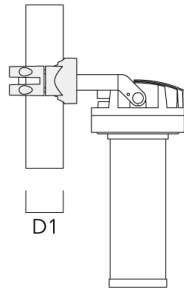

Pole clamp PC

Description	Part ID	D1	Weight (lb)
PC1 76-89/60 Pole clamp, single (Ø 3"-3.5")	139-2702	3.0-3.50	2.20

PC2 76-89/60 Pole clamp, double (Ø 3"-3.5")	139-2703	3.0-3.50	2.20
---	----------	----------	------

FLC220 LED COLOR CHANGING ZOOM SPOT PROJECTOR

Description	Part ID	D1	Weight (lb)
PC1 102-114/60 Pole clamp, single (Ø 4"-4,5")	139-2706	4.0-4.50	2.65

PC2 102-114/60 Pole clamp, double (Ø 4"-4.5")	139-2707	4.0-4.50	2.65
--	----------	----------	------

FLC220 LED COLOR CHANGING ZOOM SPOT PROJECTOR

Description	Part ID	D1	Weight (lb)
PC1 114-133/60 Pole clamp, single (Ø 4.5"-5.25")	139-2708	4.5-5.25	3.10

PC2 114-133/60 Pole clamp, double (Ø 4.5"-5.25")	139-2709	4.5-5.25	3.10
---	----------	----------	------