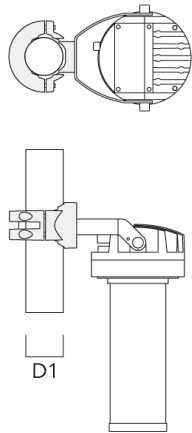

FLC220 LED COLOR CHANGING ZOOM SPOT PROJECTOR

Mounting Accessories

Short post EM

Description	Part ID	D1	D2	H1	M1	Weight (lb)
EM1-M16 AL	270-0001	6.3"	5.12"	8"	0.35"	4.85 lbs

FLC220 LED COLOR CHANGING ZOOM SPOT PROJECTOR

Pole clamp PC

Description	Part ID	D1	Weight (lb)
PC1 76-89/60 Pole clamp, single (Ø 3"-3.5")	139-2702	3.0-3.50	2.20

PC2 76-89/60 Pole clamp, double (Ø 3"-3.5")	139-2703	3.0-3.50	2.20
---	----------	----------	------