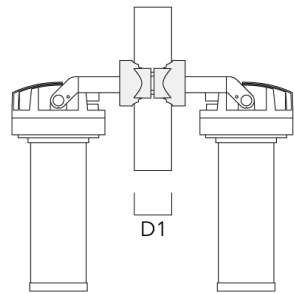

Pole clamp PC

Description	Part ID	D1	Weight (lb)
PC1 76-89/60 Pole clamp, single (Ø 3"-3.5")	139-2702	3.0-3.50	2.20

PC2 76-89/60 Pole clamp, double (Ø 3"-3.5")	139-2703	3.0-3.50	2.20
---	----------	----------	------

FLC220 LED COLOR CHANGING ZOOM SPOT PROJECTOR

Description	Part ID	D1	Weight (lb)
PC1 82-109/60 Pole camp, single (Ø 3.25"-4.3")	139-2704	3.20-4.30	2.40

PC2 82-109/60 Pole clamp, double (Ø 3.25"-4.25")	139-2705	3.20-4.30	2.40
--	----------	-----------	------