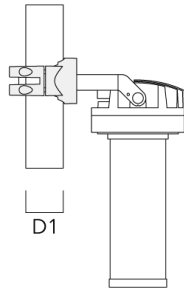

FLC220 LED COLOR CHANGING ZOOM SPOT PROJECTOR

Description	Part ID	D1	Weight (lb)
PC1 82-109/60 Pole camp, single (Ø 3.25"-4.3")	139-2704	3.20-4.30	2.40

PC2 82-109/60 Pole clamp, double (Ø 3.25"-4.25")	139-2705	3.20-4.30	2.40