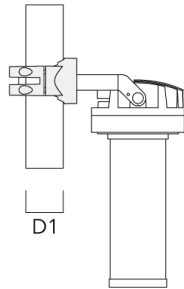

FLC220 LED TUNABLE WHITE ZOOM SPOT PROJECTOR

Pole clamp PC

Description	Part ID	D1	Weight (lb)
PC1 76-89/60 Pole clamp, single (Ø 3"-3.5")	139-2702	3.0-3.50	2.20

PC2 76-89/60 Pole clamp, double (Ø 3"-3.5")	139-2703	3.0-3.50	2.20
---	----------	----------	------

FLC220 LED TUNABLE WHITE ZOOM SPOT PROJECTOR

Description	Part ID	D1	Weight (lb)
PC1 82-109/60 Pole clamp, single (Ø 3.25"-4.3")	139-2704	3.20-4.30	2.40

PC2 82-109/60 Pole clamp, double (Ø 3.25"-4.25")	139-2705	3.20-4.30	2.40
--	----------	-----------	------