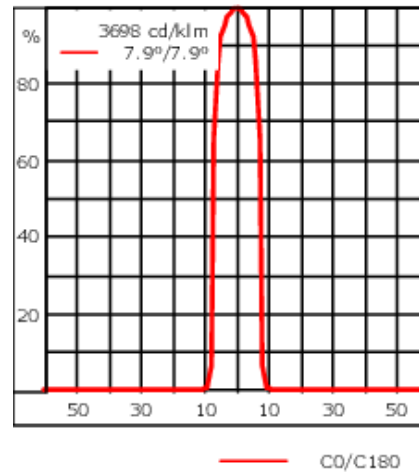

FLC220 LED TUNABLE WHITE ZOOM SPOT PROJECTOR

Specifications

Material description

Body	Marine-grade, die-cast aluminium alloy
Lens	Safety glass lens
Colors	RAL9004 Black RAL9007 Grey Metallic RAL9016 White RAL8019 Dark Bronze
Gasket	Silicone CCG® Controlled Compression Gasket
Fasteners	PCS Polymer Coated Stainless Steel Hardware
Ingress protection	IP66
Impact resistance	IK07
Corrosion resistance	5CE
Windage	0.503

Electrical description

Power supply	Integral [ECG] electronic driver 120V-277V. DMX enabled driver.
Driver / Ballast	120-277V DMX
Power factor	> 0.9

WE-EF LIGHTING USA, LLC

410-D Keystone Drive, 15086 Warrendale, PA 15086 - Phone: +1 724 742 0030

customersupport.usa@we-ef.com - <https://we-ef.com/us>

Subject to technical changes and errors. - Generated on 11/23/2024