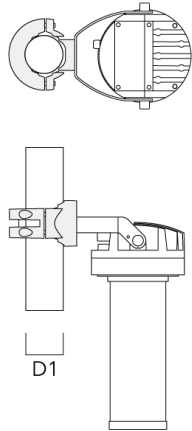

Listings Contact WE-EF USA for ETL/UL certification status.

FLC220 LED TUNABLE WHITE ZOOM SPOT PROJECTOR

Mounting Accessories

Short post EM

Description	Part ID	D1	D2	H1	M1	Weight (lb)
EM1-M16 AL	270-0001	6.3"	5.12"	8"	0.35"	4.85 lbs

FLC220 LED TUNABLE WHITE ZOOM SPOT PROJECTOR

Pole clamp PC

Description	Part ID	D1	Weight (lb)
PC1 76-89/60 Pole clamp, single (Ø 3"-3.5")	139-2702	3.0-3.50	2.20

PC2 76-89/60 Pole clamp, double (Ø 3"-3.5")	139-2703	3.0-3.50	2.20
---	----------	----------	------

FLC220 LED TUNABLE WHITE ZOOM SPOT PROJECTOR

Description	Part ID	D1	Weight (lb)
PC1 82-109/60 Pole clamp, single (Ø 3.25"-4.3")	139-2704	3.20-4.30	2.40

PC2 82-109/60 Pole clamp, double (Ø 3.25"-4.25")	139-2705	3.20-4.30	2.40
--	----------	-----------	------