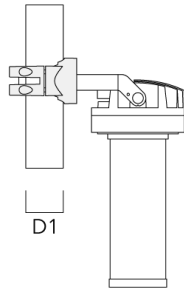

FLC220 LED TUNABLE WHITE ZOOM SPOT PROJECTOR

Description	Part ID	D1	Weight (lb)
PC1 82-109/60 Pole clamp, single (Ø 3.25"-4.3")	139-2704	3.20-4.30	2.40

PC2 82-109/60 Pole clamp, double (Ø 3.25"-4.25")	139-2705	3.20-4.30	2.40
--	----------	-----------	------

FLC220 LED TUNABLE WHITE ZOOM SPOT PROJECTOR

Description	Part ID	D1	Weight (lb)
PC1 102-114/60 Pole clamp, single (Ø 4"-4,5")	139-2706	4.0-4.50	2.65

PC2 102-114/60 Pole clamp, double (Ø 4"-4.5")	139-2707	4.0-4.50	2.65
--	----------	----------	------