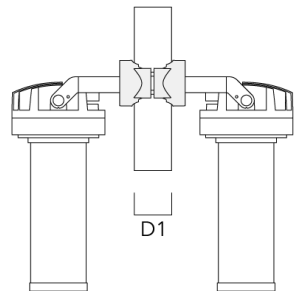

FLC220 LED TUNABLE WHITE ZOOM SPOT PROJECTOR

Description	Part ID	D1	Weight (lb)
PC1 82-109/60 Pole clamp, single (Ø 3.25"-4.3")	139-2704	3.20-4.30	2.40

PC2 82-109/60 Pole clamp, double (Ø 3.25"-4.25")	139-2705	3.20-4.30	2.40
--	----------	-----------	------

FLC220 LED TUNABLE WHITE ZOOM SPOT PROJECTOR

Description	Part ID	D1	Weight (lb)
PC1 102-114/60 Pole clamp, single (Ø 4"-4,5")	139-2706	4.0-4.50	2.65

PC2 102-114/60 Pole clamp, double (Ø 4"-4.5")	139-2707	4.0-4.50	2.65
--	----------	----------	------

FLC220 LED TUNABLE WHITE ZOOM SPOT PROJECTOR

Description	Part ID	D1	Weight (lb)
PC1 114-133/60 Pole clamp, single (Ø 4.5"-5.25")	139-2708	4.5-5.25	3.10

PC2 114-133/60 Pole clamp, double (Ø 4.5"-5.25")	139-2709	4.5-5.25	3.10
---	----------	----------	------