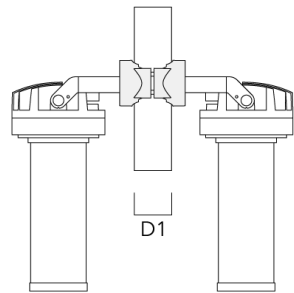

FLC220 LED TUNABLE WHITE ZOOM SPOT PROJECTOR

Pole clamp PC

Description	Part ID	D1	Weight (lb)
PC1 76-89/60 Pole clamp, single (Ø 3"-3.5")	139-2702	3.0-3.50	2.20

PC2 76-89/60 Pole clamp, double (Ø 3"-3.5")	139-2703	3.0-3.50	2.20
---	----------	----------	------

FLC220 LED TUNABLE WHITE ZOOM SPOT PROJECTOR

Description	Part ID	D1	Weight (lb)
PC1 82-109/60 Pole clamp, single (Ø 3.25"-4.3")	139-2704	3.20-4.30	2.40

PC2 82-109/60 Pole clamp, double (Ø 3.25"-4.25")	139-2705	3.20-4.30	2.40
--	----------	-----------	------