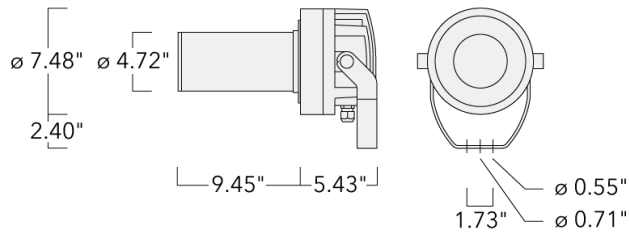

FLC220 LED TUNABLE WHITE ZOOM SPOT PROJECTOR

Specifications

Material description

Body	Marine-grade, die-cast aluminium alloy
Lens	Safety glass lens
Colors	RAL9004 Black RAL9007 Grey Metallic RAL9016 White RAL8019 Dark Bronze
Gasket	Silicone CCG® Controlled Compression Gasket
Fasteners	PCS Polymer Coated Stainless Steel Hardware
Ingress protection	IP66
Impact resistance	IK07
Corrosion resistance	5CE
Windage	0.503

Electrical description

Power supply	Integral [ECG] electronic driver 120V-277V. DMX enabled driver.
Driver / Ballast	120-277V DMX
Power factor	> 0.9

WE-EF LIGHTING USA, LLC

410-D Keystone Drive, 15086 Warrendale, PA 15086 - Phone: +1 724 742 0030

customersupport.usa@we-ef.com - <https://we-ef.com/us>

Subject to technical changes and errors. - Generated on 11/23/2024