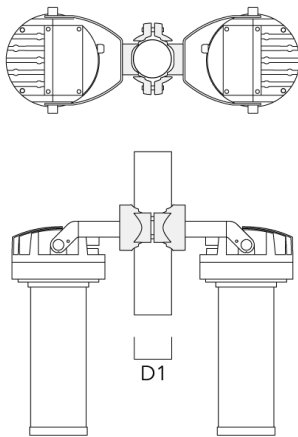

Listings Contact WE-EF USA for ETL/UL certification status.

FLC220 LED TUNABLE WHITE ZOOM SPOT PROJECTOR

Mounting Accessories

Short post EM

Description	Part ID	D1	D2	H1	M1	Weight (lb)
EM1-M16 AL	270-0001	6.3"	5.12"	8"	0.35"	4.85 lbs

FLC220 LED TUNABLE WHITE ZOOM SPOT PROJECTOR

Pole clamp PC

Description	Part ID	D1	Weight (lb)
PC1 76-89/60 Pole clamp, single (Ø 3"-3.5")	139-2702	3.0-3.50	2.20

PC2 76-89/60 Pole clamp, double (Ø 3"-3.5")	139-2703	3.0-3.50	2.20
---	----------	----------	------

FLC220 LED TUNABLE WHITE ZOOM SPOT PROJECTOR

Description	Part ID	D1	Weight (lb)
PC1 82-109/60 Pole clamp, single (Ø 3.25"-4.3")	139-2704	3.20-4.30	2.40

PC2 82-109/60 Pole clamp, double (Ø 3.25"-4.25")	139-2705	3.20-4.30	2.40
--	----------	-----------	------