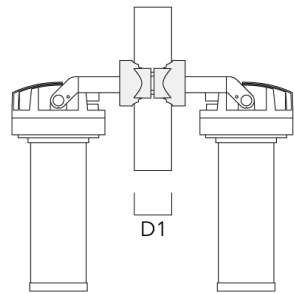

FLC220 LED TUNABLE WHITE ZOOM SPOT PROJECTOR

Pole clamp PC

Description	Part ID	D1	Weight (lb)
PC1 76-89/60 Pole clamp, single (Ø 3"-3.5")	139-2702	3.0-3.50	2.20

PC2 76-89/60 Pole clamp, double (Ø 3"-3.5")	139-2703	3.0-3.50	2.20
---	----------	----------	------

FLC220 LED TUNABLE WHITE ZOOM SPOT PROJECTOR

Description	Part ID	D1	Weight (lb)
PC1 82-109/60 Pole clamp, single (Ø 3.25"-4.3")	139-2704	3.20-4.30	2.40

PC2 82-109/60 Pole clamp, double (Ø 3.25"-4.25")	139-2705	3.20-4.30	2.40
--	----------	-----------	------

FLC220 LED TUNABLE WHITE ZOOM SPOT PROJECTOR

Description	Part ID	D1	Weight (lb)
PC1 102-114/60 Pole clamp, single (Ø 4"-4,5")	139-2706	4.0-4.50	2.65

PC2 102-114/60 Pole clamp, double (Ø 4"-4.5")	139-2707	4.0-4.50	2.65
--	----------	----------	------

FLC220 LED TUNABLE WHITE ZOOM SPOT PROJECTOR

Description	Part ID	D1	Weight (lb)
PC1 114-133/60 Pole clamp, single (Ø 4.5"-5.25")	139-2708	4.5-5.25	3.10

PC2 114-133/60 Pole clamp, double (Ø 4.5"-5.25")	139-2709	4.5-5.25	3.10
---	----------	----------	------