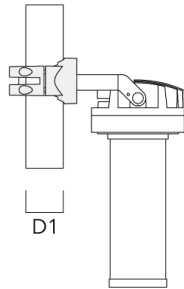

FLC220 LED TUNABLE WHITE ZOOM SPOT PROJECTOR

Description	Part ID	D1	Weight (lb)
PC1 82-109/60 Pole clamp, single (Ø 3.25"-4.3")	139-2704	3.20-4.30	2.40

PC2 82-109/60 Pole clamp, double (Ø 3.25"-4.25")	139-2705	3.20-4.30	2.40
--	----------	-----------	------

FLC220 LED TUNABLE WHITE ZOOM SPOT PROJECTOR

Description	Part ID	D1	Weight (lb)
PC1 102-114/60 Pole clamp, single (Ø 4"-4,5")	139-2706	4.0-4.50	2.65

PC2 102-114/60 Pole clamp, double (Ø 4"-4.5")	139-2707	4.0-4.50	2.65
--	----------	----------	------

FLC220 LED TUNABLE WHITE ZOOM SPOT PROJECTOR

Description	Part ID	D1	Weight (lb)
PC1 114-133/60 Pole clamp, single (Ø 4.5"-5.25")	139-2708	4.5-5.25	3.10

PC2 114-133/60 Pole clamp, double (Ø 4.5"-5.25")	139-2709	4.5-5.25	3.10
---	----------	----------	------