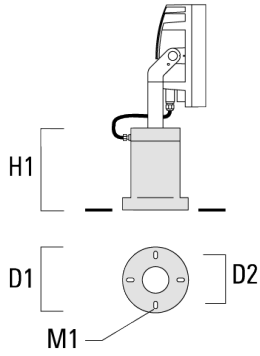

FLC220 LED TUNABLE WHITE ZOOM SPOT PROJECTOR

Pole clamp PC

Description	Part ID	D1	Weight (lb)
PC1 76-89/60 Pole clamp, single (Ø 3"-3.5")	139-2702	3.0-3.50	2.20

PC2 76-89/60 Pole clamp, double (Ø 3"-3.5")	139-2703	3.0-3.50	2.20
---	----------	----------	------