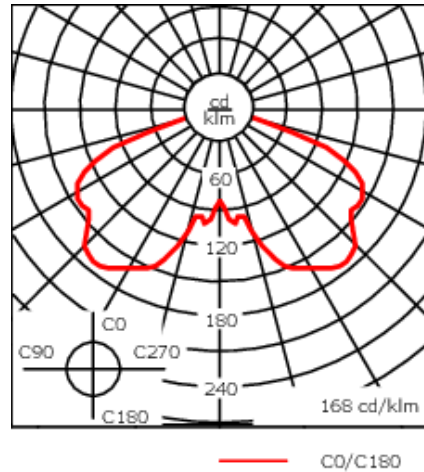

115-9753

MRY224 LED I

we-ef

Specifications

Material description

Body	Marine-grade, all-aluminium construction. Pole section features anodised aluminium core
Lens	Polycarbonate, UV-stabilised
Colors	 RAL9004 Black RAL9007 Grey Metallic RAL9016 White RAL8019 Dark Bronze
Gasket	Silicone CCG® Controlled Compression Gasket
Fasteners	PCS hardware
Ingress protection	IP66
Impact resistance	IK10
Corrosion resistance	5CE

Electrical description

Power supply	Integral [ECG] electronic driver 120V-277V. 0-10V dimmable, to be specified with order.
Driver / Ballast	Integral EC electronic converter
Power factor	> 0.9
Surge protection	10/10kV

WE-EF LIGHTING USA, LLC

410-D Keystone Drive, 15086 Warrendale, PA 15086 - Phone: +1 724 742 0030

customersupport.usa@we-ef.com - <https://we-ef.com/us>

Subject to technical changes and errors. - Generated on 11/23/2024