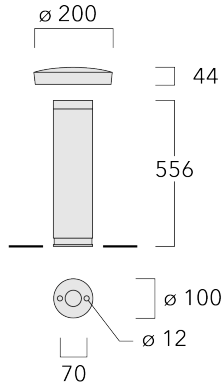

115-9753

MRY224 LED I

we-ef

Specifications

Material description

Body	Marine-grade, all-aluminium construction. Pole section features anodised aluminium core
Lens	Polycarbonate, UV-stabilised
Colors	 RAL9004 Black RAL9007 Grey Metallic RAL9016 White RAL8019 Dark Bronze
Gasket	Silicone CCG® Controlled Compression Gasket
Fasteners	PCS hardware
Ingress protection	IP66
Impact resistance	IK10
Corrosion resistance	5CE

Electrical description

Power supply	Integral [ECG] electronic driver 120V-277V. 0-10V dimmable, to be specified with order.
Driver / Ballast	Integral EC electronic converter
Power factor	> 0.9
Surge protection	10/10kV

WE-EF LIGHTING USA, LLC

410-D Keystone Drive, 15086 Warrendale, PA 15086 - Phone: +1 724 742 0030

customersupport.usa@we-ef.com - <https://we-ef.com/us>

Subject to technical changes and errors. - Generated on 11/23/2024