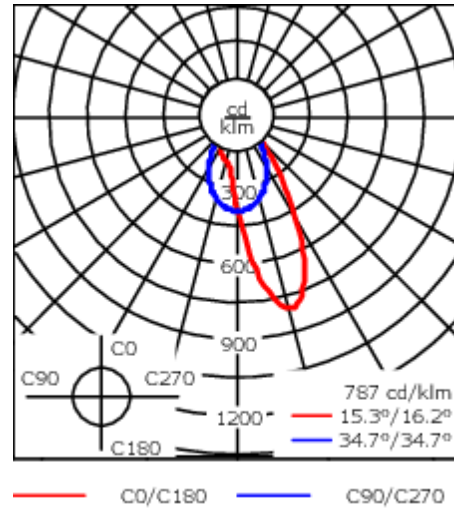

DAC240 LED

Specifications

Material description

Body	Marine-grade, die-cast aluminium alloy
Lens	Safety glass lens, hinged
Colours	RAL9004 Signal black RAL9007 Grey aluminium RAL7016 Anthracite grey RAL9016 Traffic white
Gasket	Silicone rubber gasket
Fasteners	PCS hardware
Ingress protection	IP65
Impact resistance	IK07
Corrosion resistance	5CE

Electrical description

Power supply	220-240V / 50-60 Hz
Driver / Ballast	Integral EC electronic converter in thermally-separated compartment

Additional information

Lifetime	Ta=25° L90B10 > 90000h