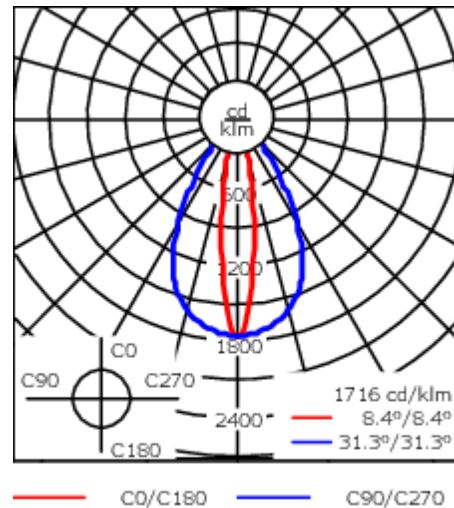

DAC240 LED

Specifications

Material description

Body	Marine-grade, die-cast aluminium alloy
Lens	Safety glass lens, hinged
Colours	RAL9004 Signal black RAL9007 Grey aluminium RAL7016 Anthracite grey RAL9016 Traffic white
Gasket	Silicone rubber gasket
Fasteners	PCS hardware
Ingress protection	IP65
Impact resistance	IK07
Corrosion resistance	5CE

Electrical description

Power supply	220-240V / 50-60 Hz
Driver / Ballast	Integral EC electronic converter in thermally-separated compartment

Additional information

Lifetime	Ta=25° L90B10 > 90000h