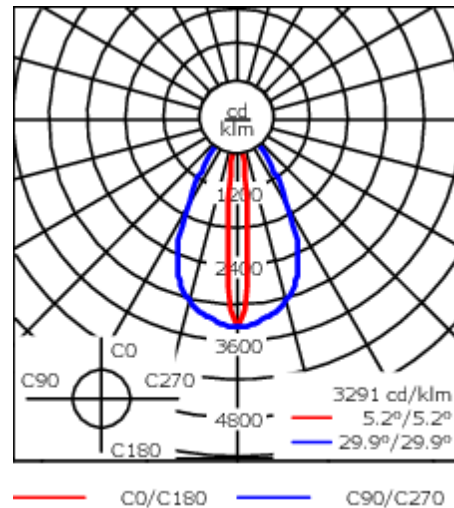

DAC240 LED

Specifications

Material description

Body	Marine-grade, die-cast aluminium alloy
Lens	Safety glass lens, hinged
Colours	RAL9004 Signal black RAL9007 Grey aluminium RAL7016 Anthracite grey RAL9016 Traffic white
Gasket	Silicone rubber gasket
Fasteners	PCS hardware
Ingress protection	IP65
Impact resistance	IK07
Corrosion resistance	5CE

Electrical description

Power supply	220-240V / 50-60 Hz
Driver / Ballast	Integral EC electronic converter in thermally-separated compartment

Additional information

Lifetime	Ta=25° L90B10 > 90000h