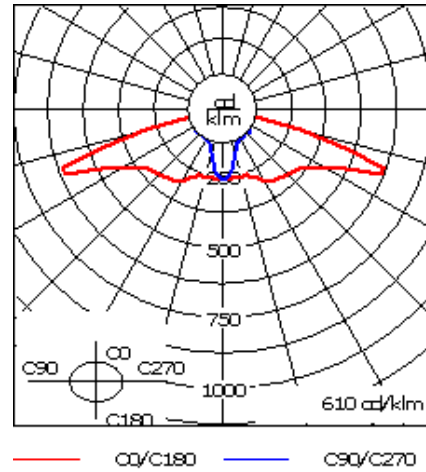

Specifications

Material description

Body	Marine-grade die-cast aluminium alloy
Lens	Non-reflecting safety glass lens, hinged
Colors	RAL9004 Black RAL9007 Grey Metallic RAL9016 White RAL8019 Dark Bronze
Gasket	Silicone rubber gasket
Fasteners	PCS Polymer Coated Stainless Steel hardware
Ingress protection	IP66
Impact resistance	IK07
Corrosion resistance	5CE
Windage	0.8 ft²

WE-EF LIGHTING USA, LLC

410-D Keystone Drive, 15086 Warrendale, PA 15086 - Phone: +1 724 742 0030
customersupport.usa@we-ef.com - <https://we-ef.com/us>
Subject to technical changes and errors. - Generated on 11/23/2024