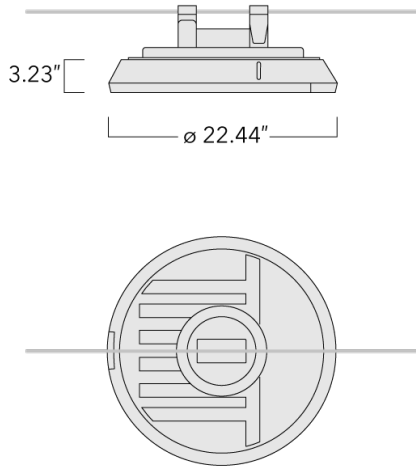

Specifications

Material description

Body	Marine-grade die-cast aluminium alloy
Lens	Non-reflecting safety glass lens, hinged
Colors	RAL9004 Black RAL9007 Grey Metallic RAL9016 White RAL8019 Dark Bronze
Gasket	Silicone rubber gasket
Fasteners	PCS Polymer Coated Stainless Steel hardware
Ingress protection	IP66
Impact resistance	IK07
Corrosion resistance	5CE
Windage	0.8 ft²

WE-EF LIGHTING USA, LLC

410-D Keystone Drive, 15086 Warrendale, PA 15086 - Phone: +1 724 742 0030
customersupport.usa@we-ef.com - <https://we-ef.com/us>
Subject to technical changes and errors. - Generated on 11/23/2024