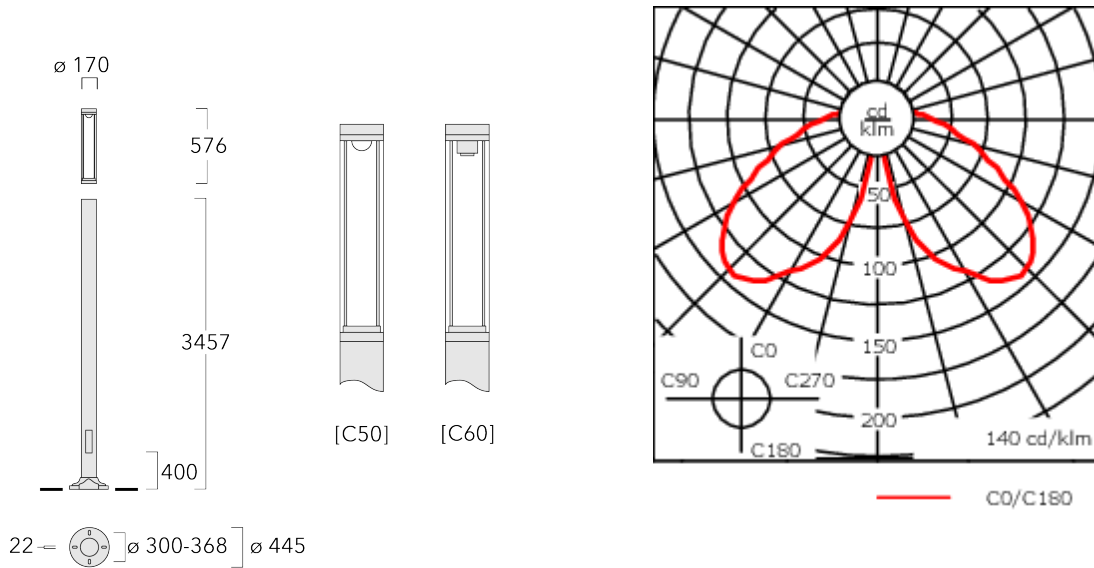

115-1838

LTM440 LED-FT

we-ef

Description

IP66, Class I. Class II on request. IK10. Marine-grade die-cast aluminium alloy. 5CE superior corrosion protection including PCS hardware. Silicone CCG® Controlled Compression Gasket. Polycarbonate main lens. CAD-optimised optics for superior illumination and glare control.

Service door with fused cable connecting box.

Weight	25.00 kg
Light distribution	symmetric distribution [C60]
Light source	LED-FT-37W / 700 mA - 2700 K
CRI	80
Power supply	EC
LEDs	1
Rated input power	42 W

Rated lumens (lm)

LED Lumen	4145.7
Total Lumen	4145.7
Ta	25

Nominal Lumen (lm)

LED Lumen	6145
Total Lumen	6145
Tc	25

Fagerhult Lighting Ltd

33-34 Dolben Street, SE1 0UQ London, United Kingdom

<https://we-ef.com/uk>

Subject to technical changes and errors. - Generated on 23/10/2024

Specifications

Material description

Body	Marine-grade, all-aluminium construction
Lens	Polycarbonate lens
Colours	<ul style="list-style-type: none"> RAL9004 Signal black RAL9006 White aluminium RAL9007 Grey aluminium RAL7016 Anthracite grey RAL9016 Traffic white
Gasket	Silicone CCG® Controlled Compression Gasket
Fasteners	PCS Polymer Coated Stainless Steel hardware
Ingress protection	IP66
Impact resistance	IK10
Corrosion resistance	5CE