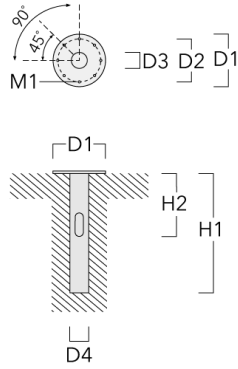

115-1838

we-ef

LTM440 LED-FT

Specifications

Material description

Body	Luminaire head, base plate and base plate cover constructed in die cast aluminum
Lens	Clear polycarbonate lens.
Colors	<ul style="list-style-type: none"> RAL9004 Black RAL9007 Grey Metallic RAL9016 White RAL8019 Dark Bronze
Gasket	Silicone rubber gasket
Fasteners	PCS Polymer Coated Stainless Steel hardware
Ingress protection	IP66
Impact resistance	IK10
Corrosion resistance	5CE

115-1838

LTM440 LED-FT

we-ef

Mounting Accessories

Planted root

Description	Part ID	D1	D2	D3	D4	H1	H2	M1	Weight (lb)
Planted root ESV10	300-0949	16.34	13.39	4.96	5.24	39.37	19.69	0.71	55.78

WE-EF LIGHTING USA, LLC