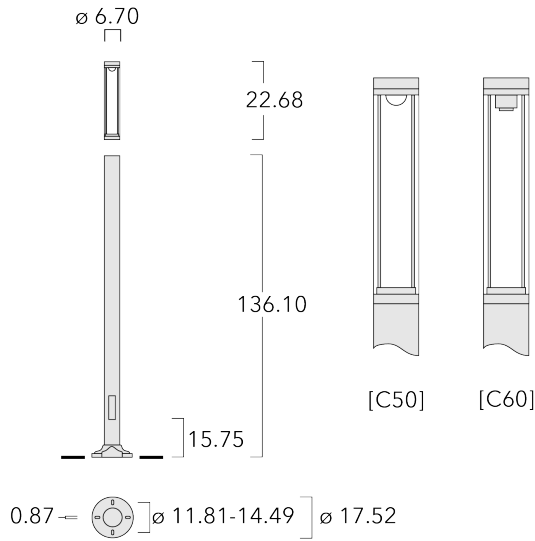

115-1838

LTM440 LED-FT

we-ef

Description

IP66. Class I. IK10. Marine-grade, die-cast aluminum alloy. 5CE superior corrosion protection including PCS hardware. Silicone CCG® Controlled Compression Gasket. Polycarbonate outer lens. Service door with fused cable connecting box. CAD-optimized indirect optics for superior illumination and glare control. 0-10V Dimming comes standard with luminaire.

Specify product with 7 Digit product code - Finish Color. Accessories, such as mounting, optical, and electrical, must be specified separately.

Example: XXX-XXXX-9004 (Black)
+ XXX-XXXX (Accessory 1)

Weight	55.10 lb
Light distribution	symmetric distribution [C60]
Light source	LED-FT-37W (2700K)
CRI	80
Power supply	electronic gear
LEDs	1
Rated input power	42 W

Rated lumens (lm)	
LED Lumen	4145.7
Total Lumen	4145.7
Ta	25

Nominal Lumen (lm)	
LED Lumen	6145
Total Lumen	6145
Tc	25

WE-EF LIGHTING USA, LLC

410-D Keystone Drive, 15086 Warrendale, PA 15086 - Phone: +1 724 742 0030
customersupport.usa@we-ef.com - <https://we-ef.com/us>
Subject to technical changes and errors. - Generated on 11/23/2024

115-1838

we-ef

LTM440 LED-FT

Specifications

Material description

Body	Luminaire head, base plate and base plate cover constructed in die cast aluminum
Lens	Clear polycarbonate lens.
Colors	<ul style="list-style-type: none"> RAL9004 Black RAL9007 Grey Metallic RAL9016 White RAL8019 Dark Bronze
Gasket	Silicone rubber gasket
Fasteners	PCS Polymer Coated Stainless Steel hardware
Ingress protection	IP66
Impact resistance	IK10
Corrosion resistance	5CE