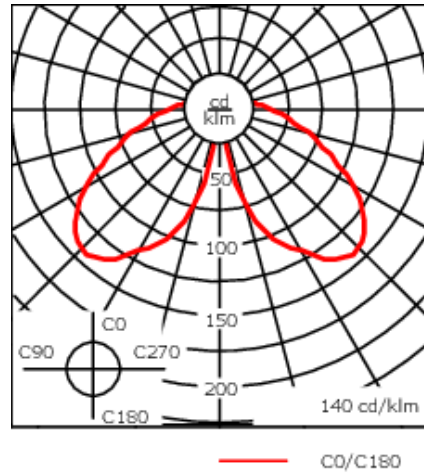

Specify product with 7 Digit product code - Finish Color. Accessories, such as mounting, optical, and electrical, must be specified separately.

Example: XXX-XXXX-9004 (Black)
+ XXX-XXXX (Accessory 1)

Weight	55.10 lb
Light distribution	symmetric distribution [C60]
Light source	LED-FT-37W (2700K)
CRI	80
Power supply	electronic gear
LEDs	1
Rated input power	42 W

Rated lumens (lm)	
LED Lumen	4145.7
Total Lumen	4145.7
Ta	25

Nominal Lumen (lm)	
LED Lumen	6145
Total Lumen	6145
Tc	25

WE-EF LIGHTING USA, LLC

410-D Keystone Drive, 15086 Warrendale, PA 15086 - Phone: +1 724 742 0030
customersupport.usa@we-ef.com - <https://we-ef.com/us>
Subject to technical changes and errors. - Generated on 11/23/2024

115-1838

we-ef

LTM440 LED-FT

Specifications

Material description

Body	Luminaire head, base plate and base plate cover constructed in die cast aluminum
Lens	Clear polycarbonate lens.
Colors	<ul style="list-style-type: none"> RAL9004 Black RAL9007 Grey Metallic RAL9016 White RAL8019 Dark Bronze
Gasket	Silicone rubber gasket
Fasteners	PCS Polymer Coated Stainless Steel hardware
Ingress protection	IP66
Impact resistance	IK10
Corrosion resistance	5CE