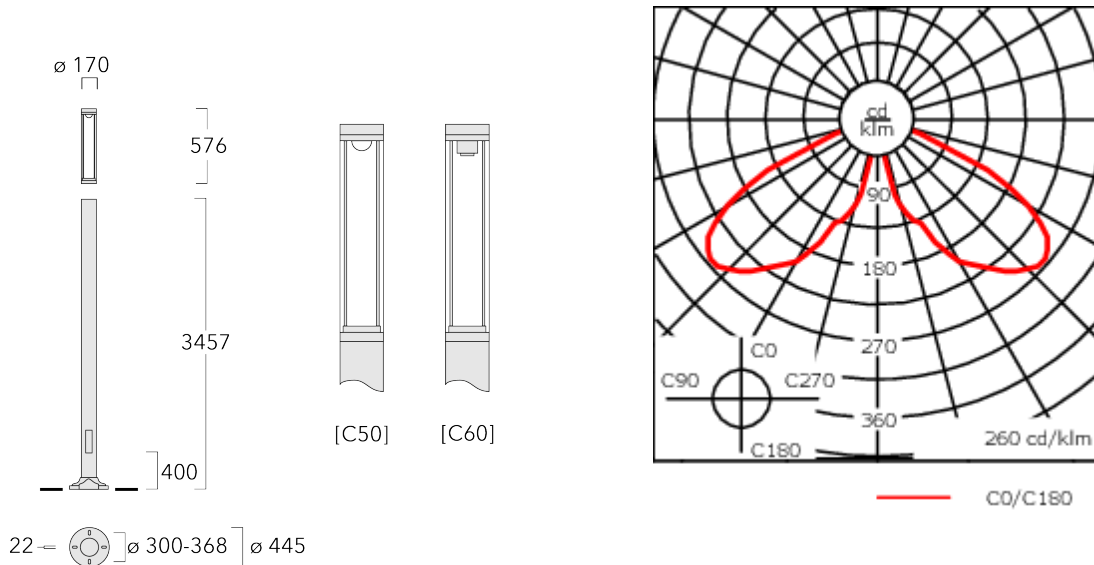

Specifications

Material description

Body	Marine-grade, all-aluminium construction
Lens	Polycarbonate lens
Colours	 RAL9004 Signal black RAL9006 White aluminium RAL9007 Grey aluminium RAL7016 Anthracite grey RAL9016 Traffic white
Gasket	Silicone CCG® Controlled Compression Gasket
Fasteners	PCS Polymer Coated Stainless Steel hardware
Ingress protection	IP66
Impact resistance	IK10
Corrosion resistance	5CE

Electrical description

Power supply	220-240V / 50-60 Hz
Driver / Ballast	Integral EC electronic converter
Surge protection	10/10kV

Additional information

Lifetime	Ta=25° L70B50 > 50000h
Energy efficiency class	B-C (Light source)

WE-EF LEUCHTEN GmbH

Töpinger Straße 16, 29646 Bispingen, Germany - Phone: +49 5194 909-0
info@we-ef.com - <https://we-ef.com>

Subject to technical changes and errors. - Generated on 23/11/2024