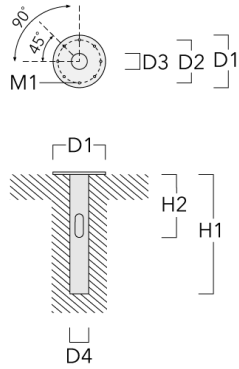

Planted root

Description	Part ID	D1	D2	D3	D4	H1	H2	M1	Weight (kg)
Planted root ESV10	300-0949	415	340	126	133	1000	500	18	25.30

115-1837

LTM440 LED-FT

we-ef

Optical Accessories

Light shield

Description	Part ID
LS180-[C60]	159-0321