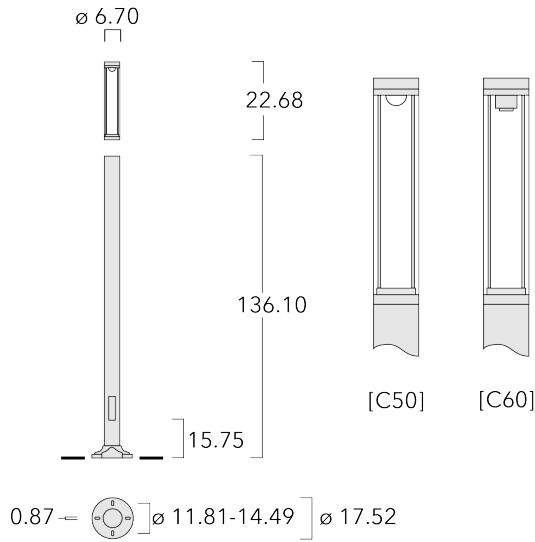

115-1837

LTM440 LED-FT

we-ef

Description

IP66. Class I. IK10. Marine-grade, die-cast aluminum alloy. 5CE superior corrosion protection including PCS hardware. Silicone CCG® Controlled Compression Gasket. Polycarbonate outer lens. Service door with fused cable connecting box. CAD-optimized indirect optics for superior illumination and glare control. 0-10V Dimming comes standard with luminaire.

Specify product with 7 Digit product code - Finish Color. Accessories, such as mounting, optical, and electrical, must be specified separately.

Example: XXX-XXXX-9004 (Black)
+ XXX-XXXX (Accessory 1)

Weight	55.10 lb
Light distribution	[C50] Type V Short
Light source	LED-FT-37W (2700K)
CRI	80
Power supply	electronic gear
LEDs	1
Rated input power	42 W
Rated lumens (lm)	
LED Lumen	5020.2
Total Lumen	5020.2
Ta	25
Nominal Lumen (lm)	
LED Lumen	6145
Total Lumen	6145
Tc	25

115-1837

we-ef

LTM440 LED-FT

Specifications

Material description

Body	Luminaire head, base plate and base plate cover constructed in die cast aluminum
Lens	Clear polycarbonate lens.
Colors	<ul style="list-style-type: none"> RAL9004 Black RAL9007 Grey Metallic RAL9016 White RAL8019 Dark Bronze
Gasket	Silicone rubber gasket
Fasteners	PCS Polymer Coated Stainless Steel hardware
Ingress protection	IP66
Impact resistance	IK10
Corrosion resistance	5CE