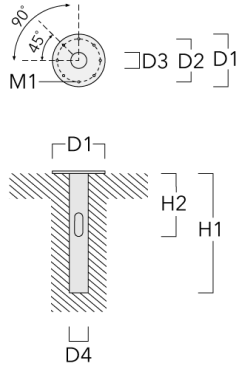

115-1837

we-ef

LTM440 LED-FT

Specifications

Material description

Body	Luminaire head, base plate and base plate cover constructed in die cast aluminum
Lens	Clear polycarbonate lens.
Colors	<ul style="list-style-type: none"> RAL9004 Black RAL9007 Grey Metallic RAL9016 White RAL8019 Dark Bronze
Gasket	Silicone rubber gasket
Fasteners	PCS Polymer Coated Stainless Steel hardware
Ingress protection	IP66
Impact resistance	IK10
Corrosion resistance	5CE

115-1837

LTM440 LED-FT

we-ef

Mounting Accessories

Planted root

Description	Part ID	D1	D2	D3	D4	H1	H2	M1	Weight (lb)
Planted root ESV10	300-0949	16.34	13.39	4.96	5.24	39.37	19.69	0.71	55.78

WE-EF LIGHTING USA, LLC