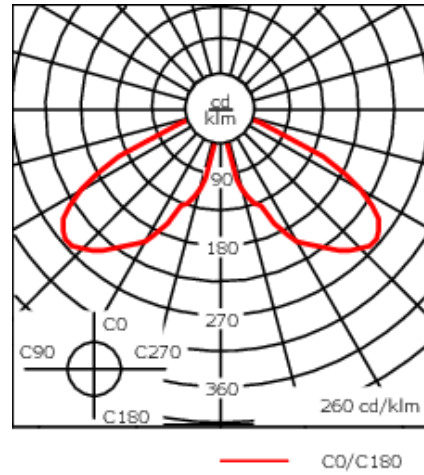

115-1837

LTM440 LED-FT

we-ef

Description

IP66. Class I. IK10. Marine-grade, die-cast aluminum alloy. 5CE superior corrosion protection including PCS hardware. Silicone CCG® Controlled Compression Gasket. Polycarbonate outer lens. Service door with fused cable connecting box. CAD-optimized indirect optics for superior illumination and glare control. 0-10V Dimming comes standard with luminaire.

Specify product with 7 Digit product code - Finish Color. Accessories, such as mounting, optical, and electrical, must be specified separately.

Example: XXX-XXXX-9004 (Black)
+ XXX-XXXX (Accessory 1)

Weight	55.10 lb
Light distribution	[C50] Type V Short
Light source	LED-FT-37W (2700K)
CRI	80
Power supply	electronic gear
LEDs	1
Rated input power	42 W
Rated lumens (lm)	
LED Lumen	5020.2
Total Lumen	5020.2
Ta	25
Nominal Lumen (lm)	
LED Lumen	6145
Total Lumen	6145
Tc	25

115-1837

we-ef

LTM440 LED-FT

Specifications

Material description

Body	Luminaire head, base plate and base plate cover constructed in die cast aluminum
Lens	Clear polycarbonate lens.
Colors	<ul style="list-style-type: none"> RAL9004 Black RAL9007 Grey Metallic RAL9016 White RAL8019 Dark Bronze
Gasket	Silicone rubber gasket
Fasteners	PCS Polymer Coated Stainless Steel hardware
Ingress protection	IP66
Impact resistance	IK10
Corrosion resistance	5CE