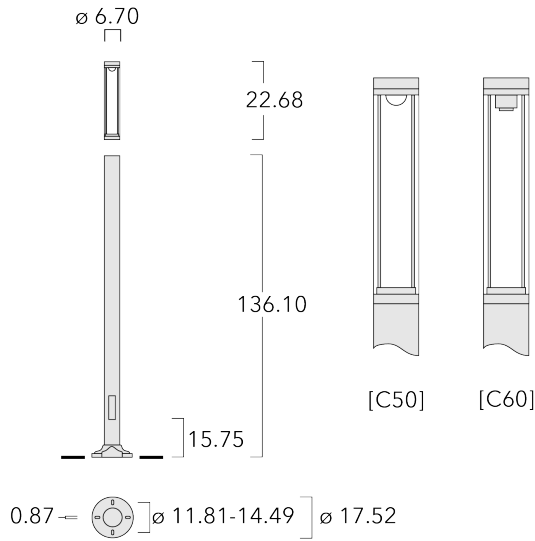

115-1837

LTM440 LED-FT

we-ef

Description

IP66. Class I. IK10. Marine-grade, die-cast aluminum alloy. 5CE superior corrosion protection including PCS hardware. Silicone CCG® Controlled Compression Gasket. Polycarbonate outer lens. Service door with fused cable connecting box. CAD-optimized indirect optics for superior illumination and glare control. 0-10V Dimming comes standard with luminaire.

Specify product with 7 Digit product code - Finish Color. Accessories, such as mounting, optical, and electrical, must be specified separately.

Example: XXX-XXXX-9004 (Black)
+ XXX-XXXX (Accessory 1)

Weight	55.10 lb
Light distribution	[C50] Type V Short
Light source	LED-FT-37W (2700K)
CRI	80
Power supply	electronic gear
LEDs	1
Rated input power	42 W

Rated lumens (lm)

LED Lumen	5020.2
Total Lumen	5020.2
Ta	25

Nominal Lumen (lm)

LED Lumen	6145
Total Lumen	6145
Tc	25

WE-EF LIGHTING USA, LLC

410-D Keystone Drive, 15086 Warrendale, PA 15086 - Phone: +1 724 742 0030
customersupport.usa@we-ef.com - <https://we-ef.com/us>
Subject to technical changes and errors. - Generated on 11/23/2024

115-1837

we-ef

LTM440 LED-FT

Specifications

Material description

Body	Luminaire head, base plate and base plate cover constructed in die cast aluminum
Lens	Clear polycarbonate lens.
Colors	<div style="display: flex; flex-direction: column; gap: 5px;"> <div> RAL9004 Black</div> <div> RAL9007 Grey Metallic</div> <div> RAL9016 White</div> <div> RAL8019 Dark Bronze</div> </div>
Gasket	Silicone rubber gasket
Fasteners	PCS Polymer Coated Stainless Steel hardware
Ingress protection	IP66
Impact resistance	IK10
Corrosion resistance	5CE