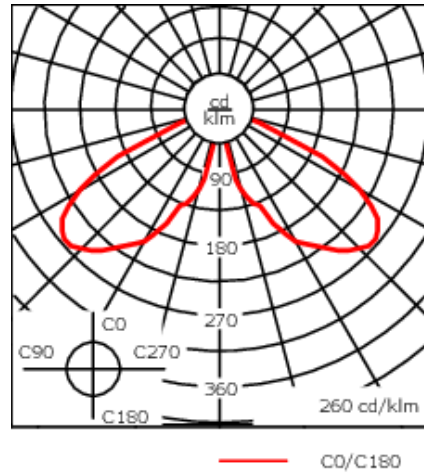

Specify product with 7 Digit product code - Finish Color. Accessories, such as mounting, optical, and electrical, must be specified separately.

Example: XXX-XXXX-9004 (Black)
+ XXX-XXXX (Accessory 1)

Weight	55.10 lb
Light distribution	[C50] Type V Short
Light source	LED-FT-37W (2700K)
CRI	80
Power supply	electronic gear
LEDs	1
Rated input power	42 W

Rated lumens (lm)

LED Lumen	5020.2
Total Lumen	5020.2
Ta	25

Nominal Lumen (lm)

LED Lumen	6145
Total Lumen	6145
Tc	25

WE-EF LIGHTING USA, LLC

410-D Keystone Drive, 15086 Warrendale, PA 15086 - Phone: +1 724 742 0030
customersupport.usa@we-ef.com - <https://we-ef.com/us>
Subject to technical changes and errors. - Generated on 11/23/2024

115-1837

we-ef

LTM440 LED-FT

Specifications

Material description

Body	Luminaire head, base plate and base plate cover constructed in die cast aluminum
Lens	Clear polycarbonate lens.
Colors	<div style="display: flex; flex-direction: column; gap: 5px;"> <div> RAL9004 Black</div> <div> RAL9007 Grey Metallic</div> <div> RAL9016 White</div> <div> RAL8019 Dark Bronze</div> </div>
Gasket	Silicone rubber gasket
Fasteners	PCS Polymer Coated Stainless Steel hardware
Ingress protection	IP66
Impact resistance	IK10
Corrosion resistance	5CE