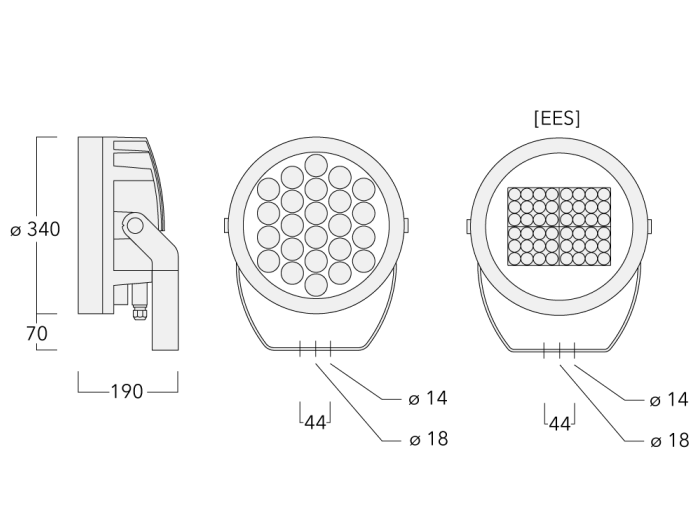

Specifications

Material description

Body	Marine-grade, die-cast aluminium alloy
Lens	Safety glass lens
Colours	 RAL9004 Signal black RAL9006 White aluminium RAL9007 Grey aluminium RAL7016 Anthracite grey RAL9016 Traffic white
Gasket	Silicone CCG® Controlled Compression Gasket
Fasteners	PCS Polymer Coated Stainless Steel Hardware
Ingress protection	IP66
Impact resistance	IK07
Corrosion resistance	5CE
Windage	0.090 m²

Electrical description

Power supply	220-240V / 50-60 Hz
Driver / Ballast	DALI
Power factor	> 0.9
Surge protection	1/2 kV (optional SP10)

Additional information

Lifetime	Ta=25° L90B10 > 90000h

WE-EF LEUCHTEN GmbH

Töpinger Straße 16, 29646 Bispingen, Germany - Phone: +49 5194 909-0
info@we-ef.com - <https://we-ef.com>

Subject to technical changes and errors. - Generated on 23/11/2024