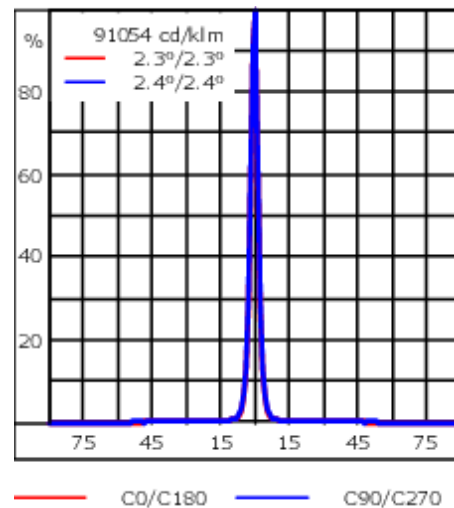

Specifications

Material description

Body	Marine-grade, die-cast aluminium alloy
Lens	Safety glass lens
Colours	 RAL9004 Signal black RAL9006 White aluminium RAL9007 Grey aluminium RAL7016 Anthracite grey RAL9016 Traffic white
Gasket	Silicone CCG® Controlled Compression Gasket
Fasteners	PCS Polymer Coated Stainless Steel Hardware
Ingress protection	IP66
Impact resistance	IK07
Corrosion resistance	5CE
Windage	0.090 m²

Electrical description

Power supply	220-240V / 50-60 Hz
Driver / Ballast	DALI
Power factor	> 0.9
Surge protection	1/2 kV (optional SP10)

Additional information

Lifetime	Ta=25° L90B10 > 90000h

WE-EF LEUCHTEN GmbH

Töpinger Straße 16, 29646 Bispingen, Germany - Phone: +49 5194 909-0
info@we-ef.com - <https://we-ef.com>

Subject to technical changes and errors. - Generated on 23/11/2024