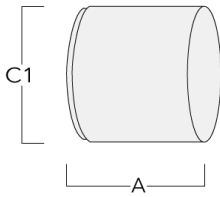

Optical Accessories

Snoot

Description	Part ID	A	C1
ET-FLC240-LED	139-1859	200	346