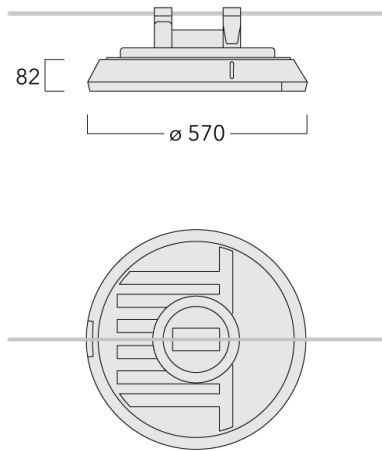

Description

IP66, Class I. Class II on request. IK07. Marine-grade, die-cast aluminium alloy. 5CE superior corrosion protection including PCS hardware. Silicone CCG® Controlled Compression Gasket. Non-reflecting safety glass lens, hinged with safety switch. Integral EC electronic converter in thermally separated compartment. CAD-optimised optics for superior illumination and glare control. OLC® One LED Concept. Factory installed LED circuit board. The luminaire is factory-sealed and does not need to be opened during installation. Optional 2200 K version available. To be specified at time of ordering.

Includes cable connector, for cable 6-12 mm. Cable inclination angle: Maximum 10°.

Weight	15.00 kg
Light distribution	asymmetric, side throw beam [S70]
Light source	LED-48/24W/24W / 350 mA - 3000 K
CRI	80
Power supply	EC
LEDs	48
Rated input power	54 W

Nominal Lumen (lm)

LED Lumen	155
Total Lumen	7440
Tj	85

Rated lumens (lm)

LED Lumen	134.7
Total Lumen	6464.7
Ta	25

111-0525

RFS540 LED

we-ef

Specifications

Material description

Body	Marine-grade, die-cast aluminium alloy
Lens	Non-reflecting safety glass lens, hinged
Colours	 RAL9004 Signal black  RAL9006 White aluminium  RAL9007 Grey aluminium  RAL7016 Anthracite grey  RAL9016 Traffic white
Gasket	Silicone CCG® Controlled Compression Gasket
Fasteners	PCS Polymer Coated Stainless Steel Hardware
Ingress protection	IP66
Impact resistance	IK07
Corrosion resistance	5CE
Windage	0.074 m ²