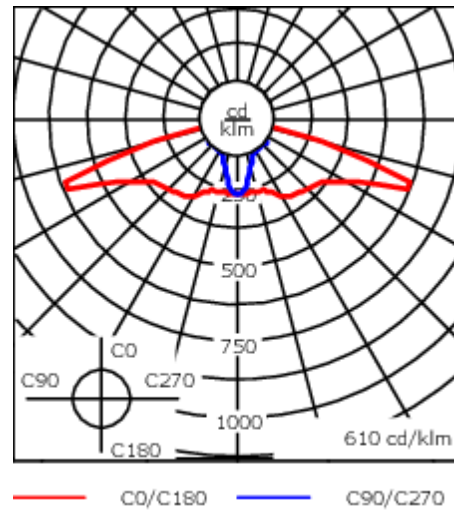

111-0525

RFS540 LED

we-ef

Specifications

Material description

Body	Marine-grade, die-cast aluminium alloy
Lens	Non-reflecting safety glass lens, hinged
Colours	RAL9004 Signal black RAL9006 White aluminium RAL9007 Grey aluminium RAL7016 Anthracite grey RAL9016 Traffic white
Gasket	Silicone CCG® Controlled Compression Gasket
Fasteners	PCS Polymer Coated Stainless Steel Hardware
Ingress protection	IP66
Impact resistance	IK07
Corrosion resistance	5CE
Windage	0.074 m²

Electrical description

Power supply	220-240V / 50-60 Hz
Driver / Ballast	Integral EC electronic converter
Power factor	> 0.9
Surge protection	6/6 kV (optional SP10)

Fagerhult Lighting Ltd

33-34 Dolben Street, SE1 0UQ London, United Kingdom

<https://we-ef.com/uk>

Subject to technical changes and errors. - Generated on 23/11/2024