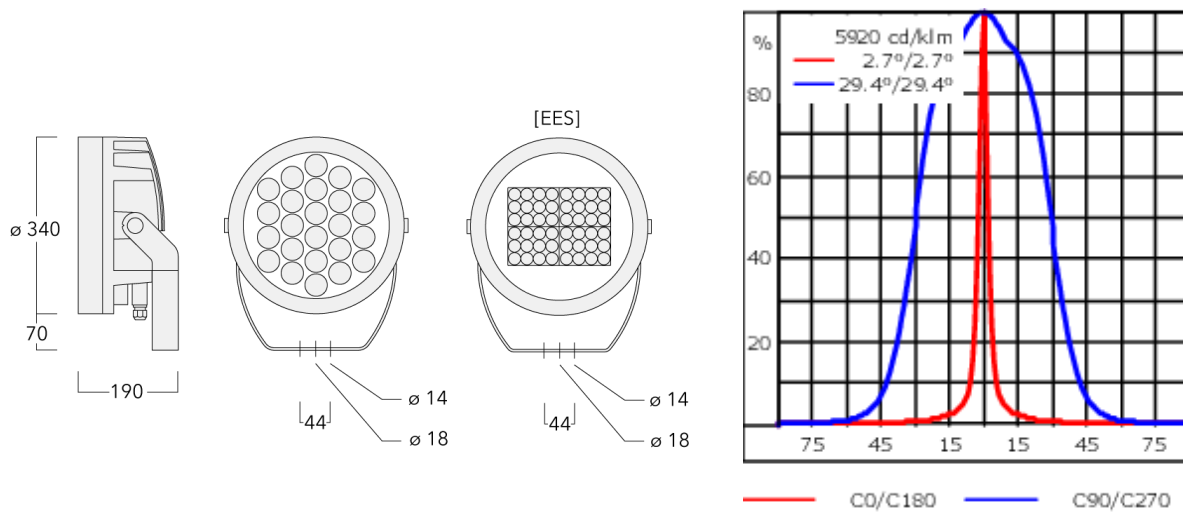

FLC240-TW LED

Specifications

Material description

Body	Marine-grade, die-cast aluminium alloy
Lens	Safety glass lens
Colours	RAL9004 Signal black RAL9006 White aluminium RAL9007 Grey aluminium RAL7016 Anthracite grey RAL9016 Traffic white
Gasket	Silicone CCG® Controlled Compression Gasket
Fasteners	PCS Polymer Coated Stainless Steel Hardware
Ingress protection	IP66
Impact resistance	IK07
Corrosion resistance	5CE
Windage	0.090 m²

Electrical description

Power supply	220-240V / 50-60 Hz
Driver / Ballast	DALI
Power factor	> 0.9
Surge protection	1/2 kV (optional SP10)

Additional information

Lifetime	Ta=25° L90B10 > 90000h

WE-EF LEUCHTEN GmbH

Töpinger Straße 16, 29646 Bispingen, Germany - Phone: +49 5194 909-0

info@we-ef.com - <https://we-ef.com>

Subject to technical changes and errors. - Generated on 23/10/2024