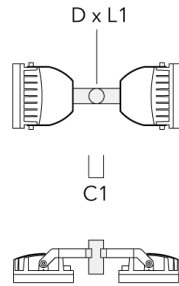

FLC240-TW LED

Description	Part ID	A	C1	D × L1	Weight (kg)	D × S
TA2 Mounting bracket, double (Ø 108 x 200)	147-0097		130	108 x 200	7.50	108 x 200