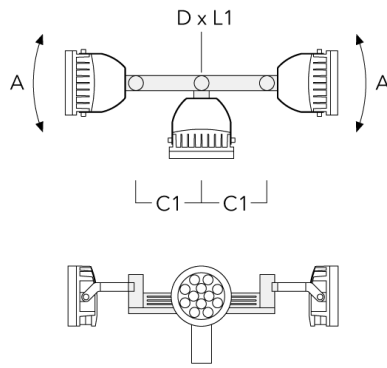

FLC240-TW LED

Description	Part ID	A	C1	D x L1	Weight (kg)	D x S
TA3 Mounting bracket, triple (Ø 108 x 200)	147-0098	±90°	650	108 x 200	24.20	108 x 200

TA4 Mounting bracket, quad (Ø 108 x 200)	147-0100	±90°	650	108 x 200	24.20	108 x 200