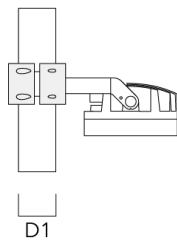

Mounting Accessories

Pole clamp TS

Description	Part ID	D1	Weight (kg)	D
TS1-2/M12 Pole clamp, single (Ø 76-89)	147-0543	76-89	1.40	76-89

TS1-2/M12 Pole clamp, single (Ø 102-114)	147-0526	102-114	1.50	102-114