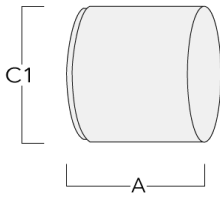

FLC240-TW LED

Optical Accessories

Snoot

Description	Part ID	A	C1
ET-FLC240-LED	139-1859	200	346

Glare shield

Description	Part ID	A	C1
ES-FLC240-LED	139-1858	200	346