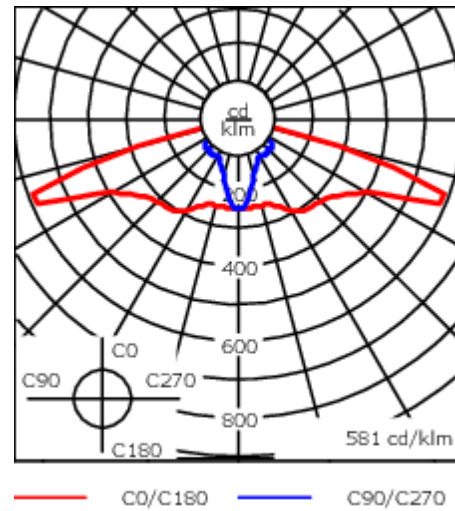

111-0576

RFS540 LED

we-ef

Specifications

Material description

Body	Marine-grade, die-cast aluminium alloy
Lens	Non-reflecting safety glass lens, hinged
Colours	RAL9004 Signal black RAL9006 White aluminium RAL9007 Grey aluminium RAL7016 Anthracite grey RAL9016 Traffic white
Gasket	Silicone CCG® Controlled Compression Gasket
Fasteners	PCS Polymer Coated Stainless Steel Hardware
Ingress protection	IP66
Impact resistance	IK07
Corrosion resistance	5CE
Windage	0.074 m²

Electrical description

Power supply	220-240V / 50-60 Hz
Driver / Ballast	Integral EC electronic converter
Power factor	> 0.9
Surge protection	6/6 kV (optional SP10)

Fagerhult Lighting Ltd

33-34 Dolben Street, SE1 0UQ London, United Kingdom

<https://we-ef.com/uk>

Subject to technical changes and errors. - Generated on 23/11/2024