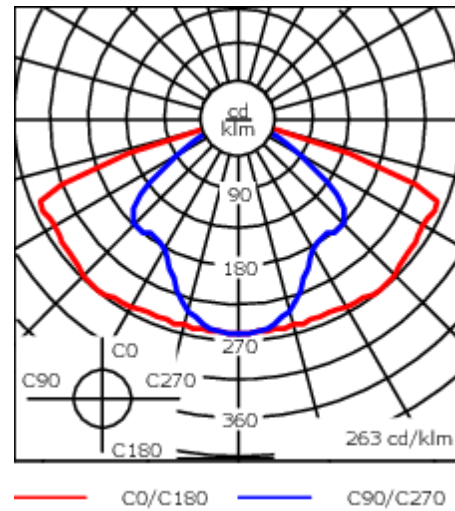

Includes cable connector, for cable 6-12 mm. Cable inclination angle: Maximum 10°.

Weight	14.70 kg
Light distribution	asymmetric, side throw beam [S60]
Light source	LED-36/36W/36W / 700 mA - 3000 K
CRI	80
Power supply	EC
LEDs	36
Rated input power	79 W

Nominal Lumen (lm)

LED Lumen	290
Total Lumen	10440
Tj	85

Rated lumens (lm)

LED Lumen	253.3
Total Lumen	9118.6
Ta	25

111-0692

RFS540 LED

we-ef

Specifications