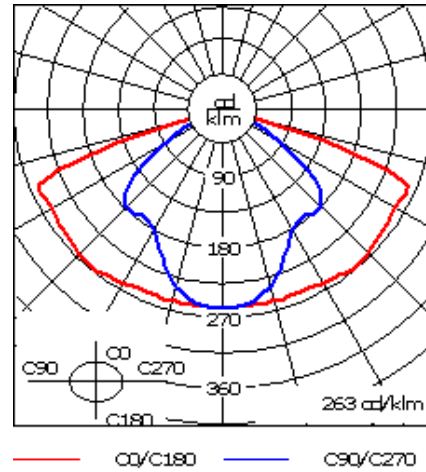

Specifications
Material description

Body	Marine-grade die-cast aluminium alloy
Lens	Non-reflecting safety glass lens, hinged
Colors	 RAL9004 Black RAL9007 Grey Metallic RAL9016 White RAL8019 Dark Bronze
Gasket	Silicone rubber gasket
Fasteners	PCS Polymer Coated Stainless Steel hardware
Ingress protection	IP66
Impact resistance	IK07
Corrosion resistance	5CE
Windage	0.8 ft²