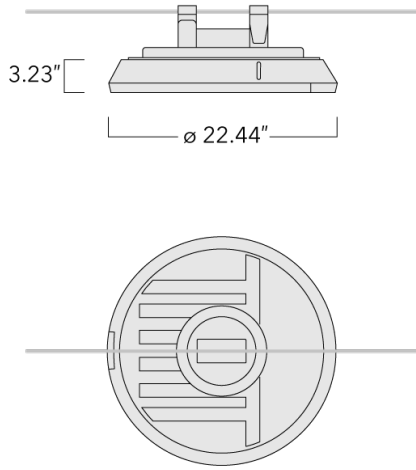

Specifications
Material description

Body	Marine-grade die-cast aluminium alloy
Lens	Non-reflecting safety glass lens, hinged
Colors	 RAL9004 Black RAL9007 Grey Metallic RAL9016 White RAL8019 Dark Bronze
Gasket	Silicone rubber gasket
Fasteners	PCS Polymer Coated Stainless Steel hardware
Ingress protection	IP66
Impact resistance	IK07
Corrosion resistance	5CE
Windage	0.8 ft²