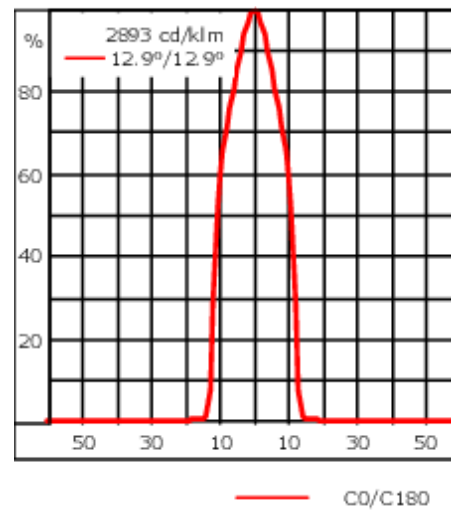

Weight	8.20 kg
Light distribution	symmetric Framing-Projector [FP] - max aperture angle
Light source	LED-FT-24W - RGBW/4K
CRI	20/80
Power supply	EC
LEDs	12
Rated input power	27 W
<b>Nominal Lumen (lm)</b>	
LED Lumen	189.6
Total Lumen	2275
Tj	85
<b>Rated lumens (lm)</b>	
LED Lumen	55.7
Total Lumen	667.8
Ta	25