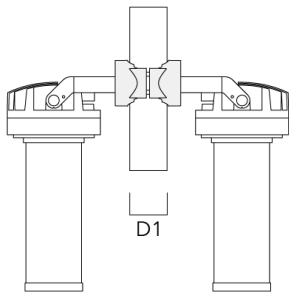

### Pole clamp PC

Description	Part ID	D1	Weight (kg)
PC1 76-89/60 Pole clamp, single (Ø 76-89)	139-2702	76-89	1.00

PC2 76-89/60 Pole clamp, double (Ø 76-89)	139-2703	76-89	1.00
---	----------	-------	------

**FLC220-CC LED [FP]**

Description	Part ID	D1	Weight (kg)
PC1 82-109/60 Pole clamp, single (Ø 82-109)	139-2704	82-109	1.10

PC2 82-109/60 Pole clamp, double (Ø 82-109)	139-2705	82-109	1.10
---	----------	--------	------

## FLC220-CC LED [FP]

Description	Part ID	D1	Weight (kg)
PC1 102-114/60 Pole clamp, single (Ø 102-114)	139-2706	102-114	1.20

PC2 102-114/60 Pole clamp, double (Ø 102-114)	139-2707	102-114	1.20
--	----------	---------	------

## FLC220-CC LED [FP]

Description	Part ID	D1	Weight (kg)
PC1 114-133/60 Pole clamp, single (Ø 114-133)	139-2708	114-133	1.40

PC2 114-133/60 Pole clamp, double (Ø 114-133)	139-2709	114-133	1.40
--	----------	---------	------