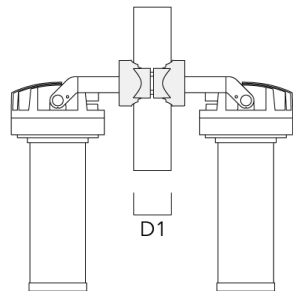

## Mounting Accessories

### Pole clamp PC

Description	Part ID	D1	Weight (kg)
PC1 76-89/60 Pole clamp, single (Ø 76-89)	139-2702	76-89	1.00

PC2 76-89/60 Pole clamp, double (Ø 76-89)	139-2703	76-89	1.00
---	----------	-------	------

**FLC220-CC LED [FP]**

Description	Part ID	D1	Weight (kg)
PC1 82-109/60 Pole clamp, single (Ø 82-109)	139-2704	82-109	1.10

PC2 82-109/60 Pole clamp, double (Ø 82-109)	139-2705	82-109	1.10
---	----------	--------	------