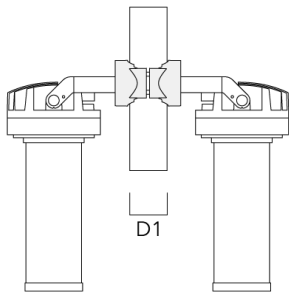

## Mounting Accessories

### Pole clamp PC

Description	Part ID	D1	Weight (kg)
PC1 76-89/60 Pole clamp, single (Ø 76-89)	139-2702	76-89	1.00

PC2 76-89/60 Pole clamp, double (Ø 76-89)	139-2703	76-89	1.00
---	----------	-------	------

**FLC220-CC LED [FP]**

Description	Part ID	D1	Weight (kg)
PC1 82-109/60 Pole clamp, single (Ø 82-109)	139-2704	82-109	1.10

PC2 82-109/60 Pole clamp, double (Ø 82-109)	139-2705	82-109	1.10
---	----------	--------	------

## FLC220-CC LED [FP]

Description	Part ID	D1	Weight (kg)
PC1 102-114/60 Pole clamp, single (Ø 102-114)	139-2706	102-114	1.20

PC2 102-114/60 Pole clamp, double (Ø 102-114)	139-2707	102-114	1.20
--	----------	---------	------