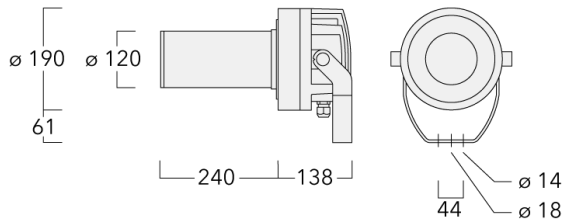

### Description

RGBW/RGBA Colour Changer Profile Projector [FP] for framing applications, polygon shape. Spherical and aspherical, double flat convex lens system.

IP66, Class I. IK07. Marine-grade, die-cast aluminium alloy. 5CE superior corrosion protection including PCS hardware. Silicone CCG® Controlled Compression Gasket. Safety glass lens. One cable gland. Second gland for through wiring on request. Integral EC electronic converter, thermally separated. PMMA LED lens array. Factory-installed RGBW/RGBA LED circuit board with WE-EF Colour Boost Technology. With Colour Boost the targeted and selective control of individual channels or colours means that a higher power of the LEDs can be accessed than in total when all colours are simultaneously operated. The light output is thus maximized by targeted control of individual channels/colours. DMX interface.

Weight	8.20 kg
Light distribution	symmetric Framing-Projector [FP] - max aperture angle
Light source	LED-FT-24W - RGBW/4K
CRI	20/80
Power supply	EC
LEDs	12
Rated input power	27 W
<b>Nominal Lumen (lm)</b>	
LED Lumen	189.6
Total Lumen	2275
Tj	85
<b>Rated lumens (lm)</b>	
LED Lumen	55.7
Total Lumen	667.8
Ta	25