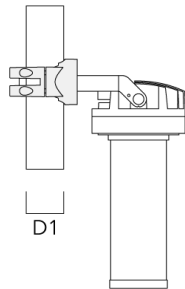

### Pole clamp PC

Description	Part ID	D1	Weight (kg)
PC1 76-89/60 Pole clamp, single (Ø 76-89)	139-2702	76-89	1.00

PC2 76-89/60 Pole clamp, double (Ø 76-89)	139-2703	76-89	1.00
---	----------	-------	------

**FLC220-CC LED [FP]**

Description	Part ID	D1	Weight (kg)
PC1 82-109/60 Pole clamp, single (Ø 82-109)	139-2704	82-109	1.10

PC2 82-109/60 Pole clamp, double (Ø 82-109)	139-2705	82-109	1.10
---	----------	--------	------

## FLC220-CC LED [FP]

Description	Part ID	D1	Weight (kg)
PC1 102-114/60 Pole clamp, single (Ø 102-114)	139-2706	102-114	1.20

PC2 102-114/60 Pole clamp, double (Ø 102-114)	139-2707	102-114	1.20
--	----------	---------	------

## FLC220-CC LED [FP]

Description	Part ID	D1	Weight (kg)
PC1 114-133/60 Pole clamp, single (Ø 114-133)	139-2708	114-133	1.40

PC2 114-133/60 Pole clamp, double (Ø 114-133)	139-2709	114-133	1.40
--	----------	---------	------