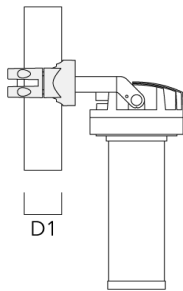

### Pole clamp PC

Description	Part ID	D1	Weight (kg)
PC1 76-89/60 Pole clamp, single (Ø 76-89)	139-2702	76-89	1.00

PC2 76-89/60 Pole clamp, double (Ø 76-89)	139-2703	76-89	1.00
---	----------	-------	------