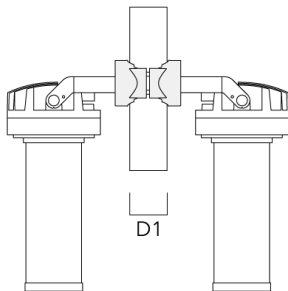

### Pole clamp PC

Description	Part ID	D1	Weight (kg)
PC1 76-89/60 Pole clamp, single (Ø 76-89)	139-2702	76-89	1.00

PC2 76-89/60 Pole clamp, double (Ø 76-89)	139-2703	76-89	1.00
---	----------	-------	------

**FLC220-CC LED [FP]**

Description	Part ID	D1	Weight (kg)
PC1 82-109/60 Pole clamp, single (Ø 82-109)	139-2704	82-109	1.10

PC2 82-109/60 Pole clamp, double (Ø 82-109)	139-2705	82-109	1.10
---	----------	--------	------

## FLC220-CC LED [FP]

Description	Part ID	D1	Weight (kg)
PC1 102-114/60 Pole clamp, single (Ø 102-114)	139-2706	102-114	1.20

PC2 102-114/60 Pole clamp, double (Ø 102-114)	139-2707	102-114	1.20
--	----------	---------	------

## FLC220-CC LED [FP]

Description	Part ID	D1	Weight (kg)
PC1 114-133/60 Pole clamp, single (Ø 114-133)	139-2708	114-133	1.40

PC2 114-133/60 Pole clamp, double (Ø 114-133)	139-2709	114-133	1.40
--	----------	---------	------