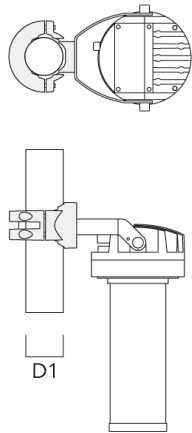

Listings Contact WE-EF USA for ETL/UL certification status.

FLC220 LED COLOR CHANGING ZOOM SPOT PROJECTOR

Mounting Accessories

Short post EM

Description	Part ID	D1	D2	H1	M1	Weight (lb)
EM1-M16 AL	270-0001	6.3"	5.12"	8"	0.35"	4.85 lbs

FLC220 LED COLOR CHANGING ZOOM SPOT PROJECTOR

Pole clamp PC

Description	Part ID	D1	Weight (lb)
PC1 76-89/60 Pole clamp, single (Ø 3"-3.5")	139-2702	3.0-3.50	2.20

PC2 76-89/60 Pole clamp, double (Ø 3"-3.5")	139-2703	3.0-3.50	2.20
---	----------	----------	------