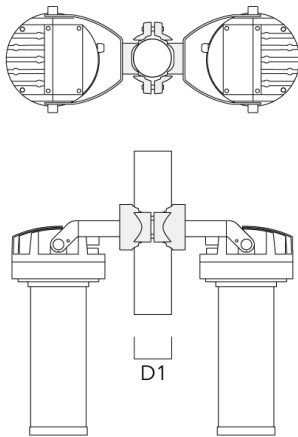

**Mounting Accessories**

**Short post EM**

---

Description	Part ID	D1	D2	H1	M1	Weight (lb)
EM1-M16 AL	270-0001	6.3"	5.12"	8"	0.35"	4.85 lbs

---

**FLC220 LED COLOR CHANGING ZOOM SPOT PROJECTOR**

**Pole clamp PC**

Description	Part ID	D1	Weight (lb)
PC1 76-89/60 Pole clamp, single (Ø 3"-3.5")	139-2702	3.0-3.50	2.20

PC2 76-89/60 Pole clamp, double (Ø 3"-3.5")	139-2703	3.0-3.50	2.20
---	----------	----------	------

**FLC220 LED COLOR CHANGING ZOOM SPOT PROJECTOR**

Description	Part ID	D1	Weight (lb)
PC1 82-109/60 Pole camp, single (Ø 3.25"-4.3")	139-2704	3.20-4.30	2.40

PC2 82-109/60 Pole clamp, double (Ø 3.25"-4.25")	139-2705	3.20-4.30	2.40
--	----------	-----------	------