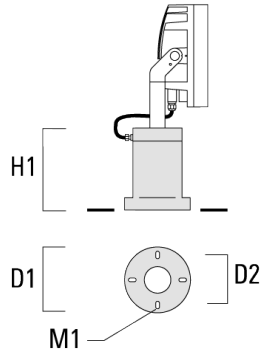

FLC220 LED COLOR CHANGING ZOOM SPOT PROJECTOR

Pole clamp PC

Description	Part ID	D1	Weight (lb)
PC1 76-89/60 Pole clamp, single (Ø 3"-3.5")	139-2702	3.0-3.50	2.20

PC2 76-89/60 Pole clamp, double (Ø 3"-3.5")	139-2703	3.0-3.50	2.20
---	----------	----------	------