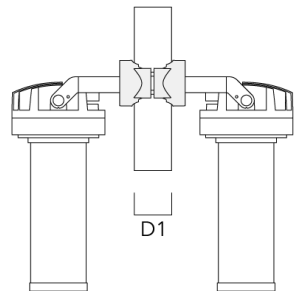

FLC220 LED COLOR CHANGING ZOOM SPOT PROJECTOR

Description	Part ID	D1	Weight (lb)
PC1 82-109/60 Pole camp, single (Ø 3.25"-4.3")	139-2704	3.20-4.30	2.40

PC2 82-109/60 Pole clamp, double (Ø 3.25"-4.25")	139-2705	3.20-4.30	2.40
--	----------	-----------	------

FLC220 LED COLOR CHANGING ZOOM SPOT PROJECTOR

Description	Part ID	D1	Weight (lb)
PC1 102-114/60 Pole clamp, single (Ø 4"-4,5")	139-2706	4.0-4.50	2.65

PC2 102-114/60 Pole clamp, double (Ø 4"-4.5")	139-2707	4.0-4.50	2.65
--	----------	----------	------