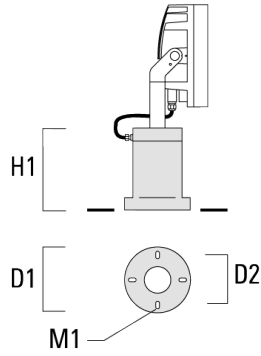

**Mounting Accessories**

**Short post EM**

---

Description	Part ID	D1	D2	H1	M1	Weight (lb)
EM1-M16 AL	270-0001	6.3"	5.12"	8"	0.35"	4.85 lbs

---

**FLC220 LED COLOR CHANGING ZOOM SPOT PROJECTOR**

**Pole clamp PC**

Description	Part ID	D1	Weight (lb)
PC1 76-89/60 Pole clamp, single (Ø 3"-3.5")	139-2702	3.0-3.50	2.20

PC2 76-89/60 Pole clamp, double (Ø 3"-3.5")	139-2703	3.0-3.50	2.20
---	----------	----------	------