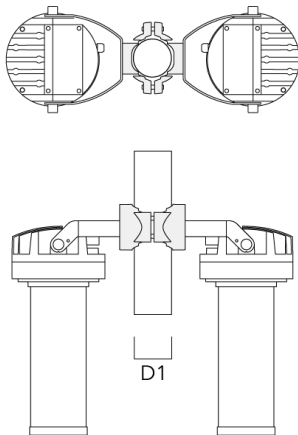

FLC220 LED COLOR CHANGING ZOOM SPOT PROJECTOR

Description	Part ID	D1	Weight (lb)
PC1 82-109/60 Pole camp, single (Ø 3.25"-4.3")	139-2704	3.20-4.30	2.40

PC2 82-109/60 Pole clamp, double (Ø 3.25"-4.25")	139-2705	3.20-4.30	2.40
--	----------	-----------	------

FLC220 LED COLOR CHANGING ZOOM SPOT PROJECTOR

Description	Part ID	D1	Weight (lb)
PC1 102-114/60 Pole clamp, single (Ø 4"-4,5")	139-2706	4.0-4.50	2.65

PC2 102-114/60 Pole clamp, double (Ø 4"-4.5")	139-2707	4.0-4.50	2.65
--	----------	----------	------

FLC220 LED COLOR CHANGING ZOOM SPOT PROJECTOR

Description	Part ID	D1	Weight (lb)
PC1 114-133/60 Pole clamp, single (Ø 4.5"-5.25")	139-2708	4.5-5.25	3.10

PC2 114-133/60 Pole clamp, double (Ø 4.5"-5.25")	139-2709	4.5-5.25	3.10
---	----------	----------	------