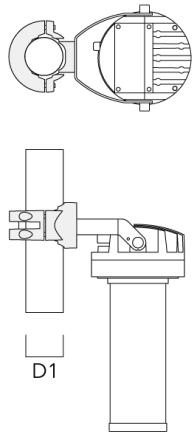

**Mounting Accessories**

**Short post EM**

---

Description	Part ID	D1	D2	H1	M1	Weight (lb)
EM1-M16 AL	270-0001	6.3"	5.12"	8"	0.35"	4.85 lbs

---

**FLC220 LED COLOR CHANGING ZOOM SPOT PROJECTOR**

**Pole clamp PC**

Description	Part ID	D1	Weight (lb)
PC1 76-89/60 Pole clamp, single (Ø 3"-3.5")	139-2702	3.0-3.50	2.20

PC2 76-89/60 Pole clamp, double (Ø 3"-3.5")	139-2703	3.0-3.50	2.20
---	----------	----------	------