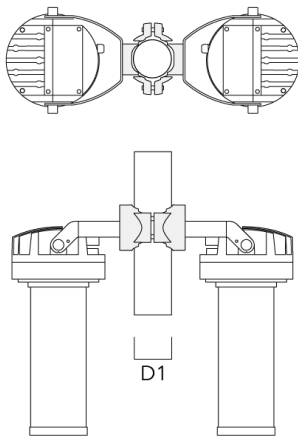

Listings Contact WE-EF USA for ETL/UL certification status.

FLC220 LED COLOR CHANGING ZOOM SPOT PROJECTOR

Mounting Accessories

Short post EM

Description	Part ID	D1	D2	H1	M1	Weight (lb)
EM1-M16 AL	270-0001	6.3"	5.12"	8"	0.35"	4.85 lbs

FLC220 LED COLOR CHANGING ZOOM SPOT PROJECTOR

Pole clamp PC

Description	Part ID	D1	Weight (lb)
PC1 76-89/60 Pole clamp, single (Ø 3"-3.5")	139-2702	3.0-3.50	2.20

PC2 76-89/60 Pole clamp, double (Ø 3"-3.5")	139-2703	3.0-3.50	2.20
---	----------	----------	------