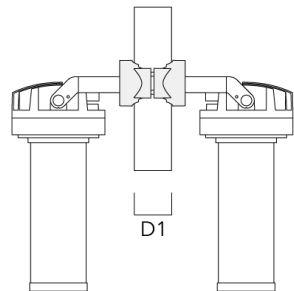

FLC220 LED COLOR CHANGING ZOOM SPOT PROJECTOR

Pole clamp PC

Description	Part ID	D1	Weight (lb)
PC1 76-89/60 Pole clamp, single (Ø 3"-3.5")	139-2702	3.0-3.50	2.20

PC2 76-89/60 Pole clamp, double (Ø 3"-3.5")	139-2703	3.0-3.50	2.20
---	----------	----------	------

FLC220 LED COLOR CHANGING ZOOM SPOT PROJECTOR

Description	Part ID	D1	Weight (lb)
PC1 82-109/60 Pole camp, single (Ø 3.25"-4.3")	139-2704	3.20-4.30	2.40

PC2 82-109/60 Pole clamp, double (Ø 3.25"-4.25")	139-2705	3.20-4.30	2.40
--	----------	-----------	------