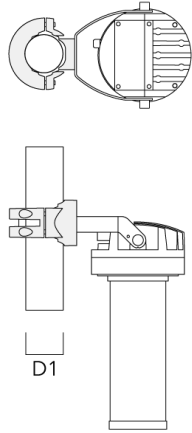

**Mounting Accessories**

**Short post EM**

---

Description	Part ID	D1	D2	H1	M1	Weight (lb)
EM1-M16 AL	270-0001	6.3"	5.12"	8"	0.35"	4.85 lbs

---

**FLC220 LED COLOR CHANGING ZOOM SPOT PROJECTOR**

**Pole clamp PC**

Description	Part ID	D1	Weight (lb)
PC1 76-89/60 Pole clamp, single (Ø 3"-3.5")	139-2702	3.0-3.50	2.20

PC2 76-89/60 Pole clamp, double (Ø 3"-3.5")	139-2703	3.0-3.50	2.20
---	----------	----------	------

**FLC220 LED COLOR CHANGING ZOOM SPOT PROJECTOR**

Description	Part ID	D1	Weight (lb)
PC1 82-109/60 Pole camp, single (Ø 3.25"-4.3")	139-2704	3.20-4.30	2.40

PC2 82-109/60 Pole clamp, double (Ø 3.25"-4.25")	139-2705	3.20-4.30	2.40
--	----------	-----------	------