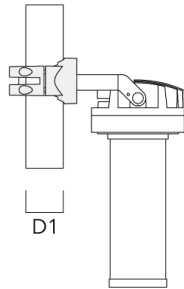

FLC220 LED COLOR CHANGING ZOOM SPOT PROJECTOR

Pole clamp PC

Description	Part ID	D1	Weight (lb)
PC1 76-89/60 Pole clamp, single (Ø 3"-3.5")	139-2702	3.0-3.50	2.20

PC2 76-89/60 Pole clamp, double (Ø 3"-3.5")	139-2703	3.0-3.50	2.20
---	----------	----------	------

FLC220 LED COLOR CHANGING ZOOM SPOT PROJECTOR

Description	Part ID	D1	Weight (lb)
PC1 82-109/60 Pole camp, single (Ø 3.25"-4.3")	139-2704	3.20-4.30	2.40

PC2 82-109/60 Pole clamp, double (Ø 3.25"-4.25")	139-2705	3.20-4.30	2.40
--	----------	-----------	------

FLC220 LED COLOR CHANGING ZOOM SPOT PROJECTOR

Description	Part ID	D1	Weight (lb)
PC1 102-114/60 Pole clamp, single (Ø 4"-4,5")	139-2706	4.0-4.50	2.65

PC2 102-114/60 Pole clamp, double (Ø 4"-4.5")	139-2707	4.0-4.50	2.65
--	----------	----------	------