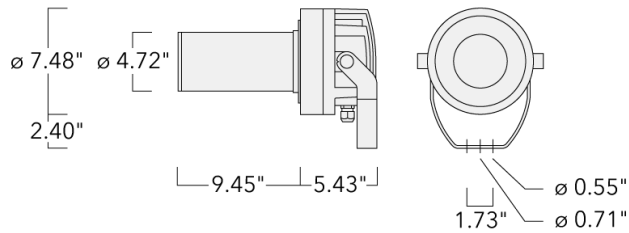

FLC220 LED COLOR CHANGING ZOOM SPOT PROJECTOR

Specifications

Material description

Body	Marine-grade, die-cast aluminium alloy
Lens	Safety glass lens
Colors	 RAL9004 Black RAL9007 Grey Metallic RAL9016 White RAL8019 Dark Bronze
Gasket	Silicone CCG® Controlled Compression Gasket
Fasteners	PCS Polymer Coated Stainless Steel Hardware
Ingress protection	IP66
Impact resistance	IK07
Corrosion resistance	5CE
Windage	0.06 m²

Electrical description

Power supply	Integral [ECG] electronic driver 120V-277V.
Driver / Ballast	Integral EC electronic converter with DMX Interface
Power factor	> 0.9

WE-EF LIGHTING USA, LLC

410-D Keystone Drive, 15086 Warrendale, PA 15086 - Phone: +1 724 742 0030

customersupport.usa@we-ef.com - <https://we-ef.com/us>

Subject to technical changes and errors. - Generated on 11/23/2024