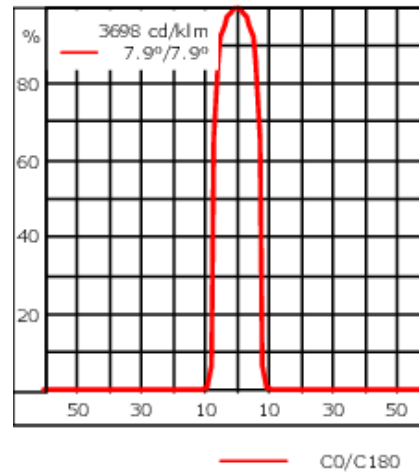

FLC220 LED COLOR CHANGING ZOOM SPOT PROJECTOR

Specifications

Material description

Body	Marine-grade, die-cast aluminium alloy
Lens	Safety glass lens
Colors	RAL9004 Black RAL9007 Grey Metallic RAL9016 White RAL8019 Dark Bronze
Gasket	Silicone CCG® Controlled Compression Gasket
Fasteners	PCS Polymer Coated Stainless Steel Hardware
Ingress protection	IP66
Impact resistance	IK07
Corrosion resistance	5CE
Windage	0.06 m²

Electrical description

Power supply	Integral [ECG] electronic driver 120V-277V.
Driver / Ballast	Integral EC electronic converter with DMX Interface
Power factor	> 0.9

WE-EF LIGHTING USA, LLC

410-D Keystone Drive, 15086 Warrendale, PA 15086 - Phone: +1 724 742 0030

customersupport.usa@we-ef.com - <https://we-ef.com/us>

Subject to technical changes and errors. - Generated on 06/08/2025