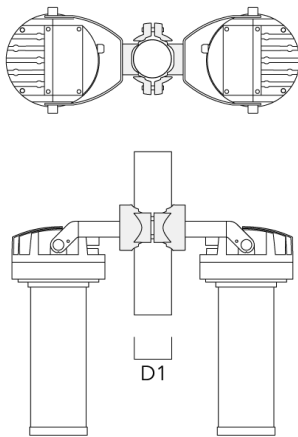

**Mounting Accessories**

**Short post EM**

---

Description	Part ID	D1	D2	H1	M1	Weight (lb)
EM1-M16 AL	270-0001	6.3"	5.12"	8"	0.35"	4.85 lbs

---

**FLC220 LED COLOR CHANGING ZOOM SPOT PROJECTOR**

**Pole clamp PC**

Description	Part ID	D1	Weight (lb)
PC1 76-89/60 Pole clamp, single (Ø 3"-3.5")	139-2702	3.0-3.50	2.20

PC2 76-89/60 Pole clamp, double (Ø 3"-3.5")	139-2703	3.0-3.50	2.20
---	----------	----------	------