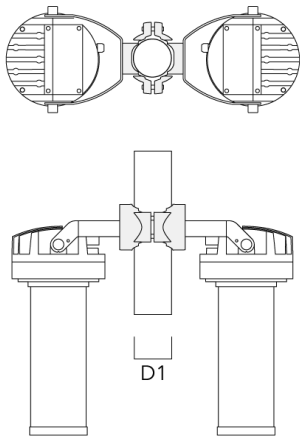

Description	Part ID	D1	Weight (lb)
PC1 76-89/60 Pole clamp, single (Ø 3"-3.5")	139-2702	3.0-3.50	2.20

PC2 76-89/60 Pole clamp, double (Ø 3"-3.5")	139-2703	3.0-3.50	2.20
---	----------	----------	------

**FLC220 LED COLOR CHANGING ZOOM SPOT PROJECTOR**

Description	Part ID	D1	Weight (lb)
PC1 82-109/60 Pole camp, single (Ø 3.25"-4.3")	139-2704	3.20-4.30	2.40

PC2 82-109/60 Pole clamp, double (Ø 3.25"-4.25")	139-2705	3.20-4.30	2.40
--	----------	-----------	------

**FLC220 LED COLOR CHANGING ZOOM SPOT PROJECTOR**

Description	Part ID	D1	Weight (lb)
PC1 102-114/60 Pole clamp, single (Ø 4"-4,5")	139-2706	4.0-4.50	2.65

PC2 102-114/60 Pole clamp, double (Ø 4"-4.5")	139-2707	4.0-4.50	2.65
--	----------	----------	------

**FLC220 LED COLOR CHANGING ZOOM SPOT PROJECTOR**

Description	Part ID	D1	Weight (lb)
PC1 114-133/60 Pole clamp, single (Ø 4.5"-5.25")	139-2708	4.5-5.25	3.10

PC2 114-133/60 Pole clamp, double (Ø 4.5"-5.25")	139-2709	4.5-5.25	3.10
---	----------	----------	------