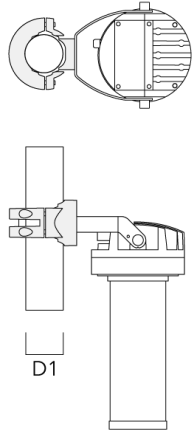

FLC220 LED COLOR CHANGING ZOOM SPOT PROJECTOR

Description	Part ID	D1	Weight (lb)
PC1 102-114/60 Pole clamp, single (Ø 4"-4,5")	139-2706	4.0-4.50	2.65

PC2 102-114/60 Pole clamp, double (Ø 4"-4.5")	139-2707	4.0-4.50	2.65
--	----------	----------	------

FLC220 LED COLOR CHANGING ZOOM SPOT PROJECTOR

Description	Part ID	D1	Weight (lb)
PC1 114-133/60 Pole clamp, single (Ø 4.5"-5.25")	139-2708	4.5-5.25	3.10

PC2 114-133/60 Pole clamp, double (Ø 4.5"-5.25")	139-2709	4.5-5.25	3.10
---	----------	----------	------