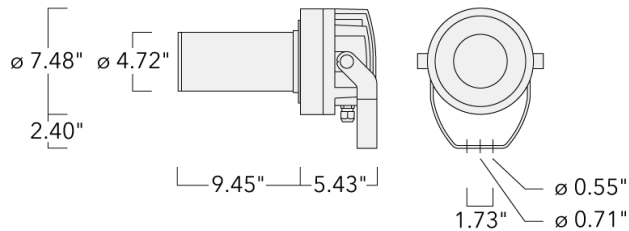

FLC220 LED COLOR CHANGING ZOOM SPOT PROJECTOR

Specifications

Material description

Body	Marine-grade, die-cast aluminium alloy
Lens	Safety glass lens
Colors	RAL9004 Black RAL9007 Grey Metallic RAL9016 White RAL8019 Dark Bronze
Gasket	Silicone CCG® Controlled Compression Gasket
Fasteners	PCS Polymer Coated Stainless Steel Hardware
Ingress protection	IP66
Impact resistance	IK07
Corrosion resistance	5CE
Windage	0.06 m²

Electrical description

Power supply	Integral [ECG] electronic driver 120V-277V.
Driver / Ballast	Integral EC electronic converter with DMX Interface
Power factor	> 0.9

WE-EF LIGHTING USA, LLC

410-D Keystone Drive, 15086 Warrendale, PA 15086 - Phone: +1 724 742 0030

customersupport.usa@we-ef.com - <https://we-ef.com/us>

Subject to technical changes and errors. - Generated on 06/08/2025