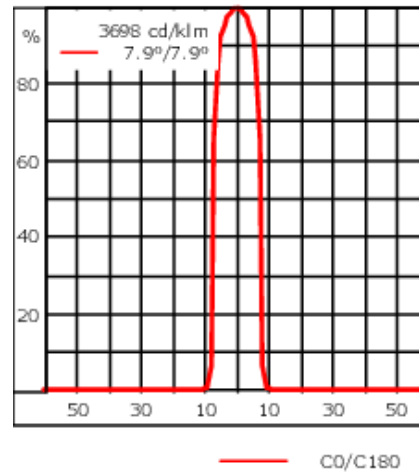

FLC220 LED COLOR CHANGING ZOOM SPOT PROJECTOR

Specifications

Material description

Body	Marine-grade, die-cast aluminium alloy
Lens	Safety glass lens
Colors	 RAL9004 Black RAL9007 Grey Metallic RAL9016 White RAL8019 Dark Bronze
Gasket	Silicone CCG® Controlled Compression Gasket
Fasteners	PCS Polymer Coated Stainless Steel Hardware
Ingress protection	IP66
Impact resistance	IK07
Corrosion resistance	5CE
Windage	0.06 m²

Electrical description

Power supply	Integral [ECG] electronic driver 120V-277V.
Driver / Ballast	Integral EC electronic converter with DMX Interface
Power factor	> 0.9

WE-EF LIGHTING USA, LLC

410-D Keystone Drive, 15086 Warrendale, PA 15086 - Phone: +1 724 742 0030

customersupport.usa@we-ef.com - <https://we-ef.com/us>

Subject to technical changes and errors. - Generated on 11/23/2024