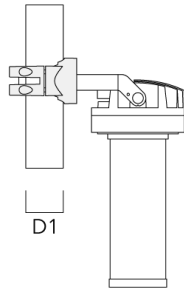

FLC220 LED COLOR CHANGING ZOOM SPOT PROJECTOR

Description	Part ID	D1	Weight (lb)
PC1 82-109/60 Pole camp, single (Ø 3.25"-4.3")	139-2704	3.20-4.30	2.40

PC2 82-109/60 Pole clamp, double (Ø 3.25"-4.25")	139-2705	3.20-4.30	2.40