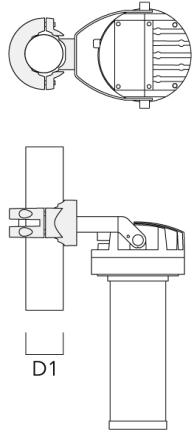

Description	Part ID	D1	Weight (lb)
PC1 76-89/60 Pole clamp, single (Ø 3"-3.5")	139-2702	3.0-3.50	2.20

PC2 76-89/60 Pole clamp, double (Ø 3"-3.5")	139-2703	3.0-3.50	2.20
---	----------	----------	------

**FLC220 LED COLOR CHANGING ZOOM SPOT PROJECTOR**

Description	Part ID	D1	Weight (lb)
PC1 82-109/60 Pole camp, single (Ø 3.25"-4.3")	139-2704	3.20-4.30	2.40

PC2 82-109/60 Pole clamp, double (Ø 3.25"-4.25")	139-2705	3.20-4.30	2.40
--	----------	-----------	------

**FLC220 LED COLOR CHANGING ZOOM SPOT PROJECTOR**

Description	Part ID	D1	Weight (lb)
PC1 102-114/60 Pole clamp, single (Ø 4"-4,5")	139-2706	4.0-4.50	2.65

PC2 102-114/60 Pole clamp, double (Ø 4"-4.5")	139-2707	4.0-4.50	2.65
--	----------	----------	------

**FLC220 LED COLOR CHANGING ZOOM SPOT PROJECTOR**

Description	Part ID	D1	Weight (lb)
PC1 114-133/60 Pole clamp, single (Ø 4.5"-5.25")	139-2708	4.5-5.25	3.10

PC2 114-133/60 Pole clamp, double (Ø 4.5"-5.25")	139-2709	4.5-5.25	3.10
---	----------	----------	------