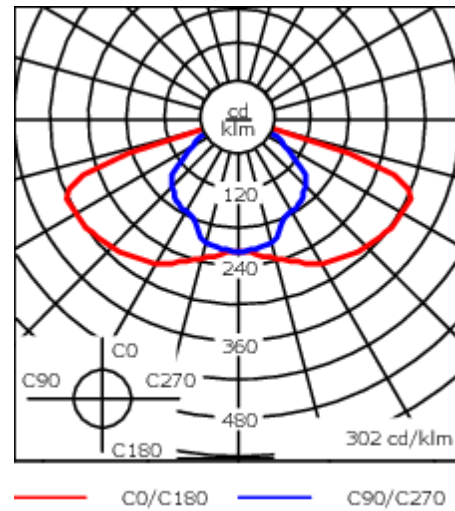

111-0702

RFS540 LED

we-ef

Specifications

Material description

Body	Marine-grade, die-cast aluminium alloy
Lens	Non-reflecting safety glass lens, hinged
Colours	RAL9004 Signal black RAL9006 White aluminium RAL9007 Grey aluminium RAL7016 Anthracite grey RAL9016 Traffic white
Gasket	Silicone CCG® Controlled Compression Gasket
Fasteners	PCS Polymer Coated Stainless Steel Hardware
Ingress protection	IP66
Impact resistance	IK07
Corrosion resistance	5CE
Windage	0.074 m²

Electrical description

Power supply	220-240V / 50-60 Hz
Driver / Ballast	Integral EC electronic converter
Power factor	> 0.9
Surge protection	6/6 kV (optional SP10)

Fagerhult Lighting Ltd

33-34 Dolben Street, SE1 0UQ London, United Kingdom

<https://we-ef.com/uk>

Subject to technical changes and errors. - Generated on 19/04/2025