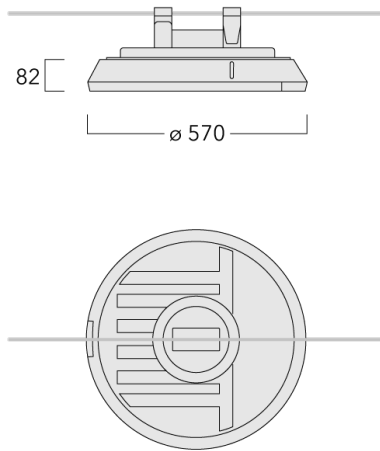

Description

IP66, Class I. Class II on request. IK07. Marine-grade, die-cast aluminium alloy. 5CE superior corrosion protection including PCS hardware. Silicone CCG® Controlled Compression Gasket. Non-reflecting safety glass lens, hinged with safety switch. Integral EC electronic converter in thermally separated compartment. CAD-optimised optics for superior illumination and glare control. OLC® One LED Concept. Factory installed LED circuit board. The luminaire is factory-sealed and does not need to be opened during installation. Optional 2200 K version available. To be specified at time of ordering.

Includes cable connector, for cable 6-12 mm. Cable inclination angle: Maximum 10°.

Weight	14.70 kg
Light distribution	asymmetric, side throw beam [S65]
Light source	LED-36/36W/36W / 700 mA - 4000 K
CRI	80
Power supply	EC
LEDs	36
Rated input power	79 W

Nominal Lumen (lm)

LED Lumen	310
Total Lumen	11160
Tj	85

Rated lumens (lm)

LED Lumen	268.3
Total Lumen	9658.5
Ta	25

111-0702

RFS540 LED

we-ef

Specifications

Material description

Body	Marine-grade, die-cast aluminium alloy
Lens	Non-reflecting safety glass lens, hinged
Colours	 RAL9004 Signal black  RAL9006 White aluminium  RAL9007 Grey aluminium  RAL7016 Anthracite grey  RAL9016 Traffic white
Gasket	Silicone CCG® Controlled Compression Gasket
Fasteners	PCS Polymer Coated Stainless Steel Hardware
Ingress protection	IP66
Impact resistance	IK07
Corrosion resistance	5CE
Windage	0.074 m ²