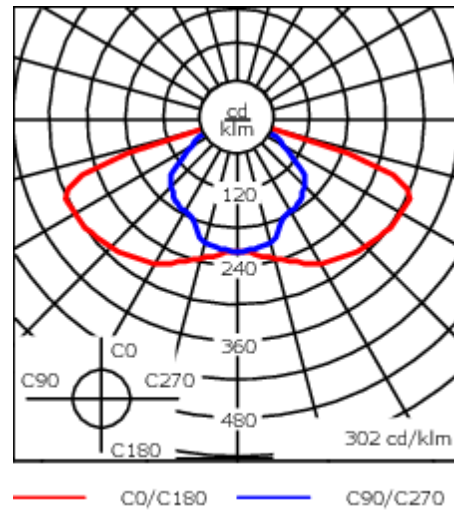

111-0702

RFS540 LED

we-ef

Specifications

Material description

Body	Marine-grade, die-cast aluminium alloy
Lens	Non-reflecting safety glass lens, hinged
Colours	RAL9004 Signal black RAL9006 White aluminium RAL9007 Grey aluminium RAL7016 Anthracite grey RAL9016 Traffic white
Gasket	Silicone CCG® Controlled Compression Gasket
Fasteners	PCS Polymer Coated Stainless Steel Hardware
Ingress protection	IP66
Impact resistance	IK07
Corrosion resistance	5CE
Windage	0.074 m²

Electrical description

Power supply	220-240V / 50-60 Hz
Driver / Ballast	Integral EC electronic converter
Power factor	> 0.9
Surge protection	6/6 kV (optional SP10)

Fagerhult Lighting Ltd

33-34 Dolben Street, SE1 0UQ London, United Kingdom

<https://we-ef.com/uk>

Subject to technical changes and errors. - Generated on 23/11/2024