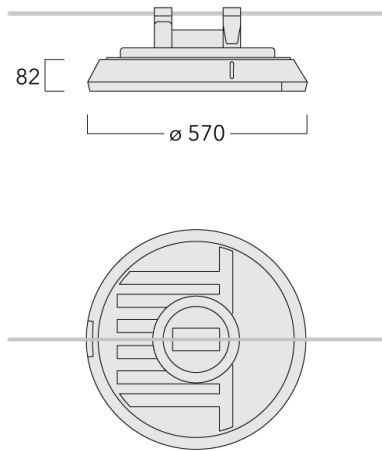

Description

IP66, Class I. Class II on request. IK07. Marine-grade, die-cast aluminium alloy. 5CE superior corrosion protection including PCS hardware. Silicone CCG® Controlled Compression Gasket. Non-reflecting safety glass lens, hinged with safety switch. Integral EC electronic converter in thermally separated compartment. CAD-optimised optics for superior illumination and glare control. OLC® One LED Concept. Factory installed LED circuit board. The luminaire is factory-sealed and does not need to be opened during installation. Optional 2200 K version available. To be specified at time of ordering.

Includes cable connector, for cable 6-12 mm. Cable inclination angle: Maximum 10°.

Weight	14.70 kg
Light distribution	asymmetric, side throw beam [S65]
Light source	LED-36/36W/36W / 700 mA - 4000 K
CRI	80
Power supply	EC
LEDs	36
Rated input power	79 W

Nominal Lumen (lm)

LED Lumen	310
Total Lumen	11160
Tj	85

Rated lumens (lm)

LED Lumen	268.3
Total Lumen	9658.5
Ta	25

111-0702

RFS540 LED

we-ef

Specifications

Material description

Body	Marine-grade, die-cast aluminium alloy
Lens	Non-reflecting safety glass lens, hinged
Colours	 RAL9004 Signal black  RAL9006 White aluminium  RAL9007 Grey aluminium  RAL7016 Anthracite grey  RAL9016 Traffic white
Gasket	Silicone CCG® Controlled Compression Gasket
Fasteners	PCS Polymer Coated Stainless Steel Hardware
Ingress protection	IP66
Impact resistance	IK07
Corrosion resistance	5CE
Windage	0.074 m ²