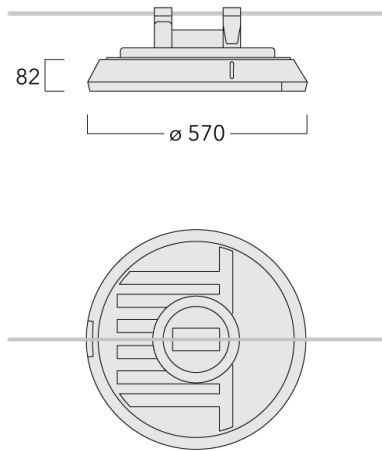

Description

IP66, Class I. Class II on request. IK07. Marine-grade, die-cast aluminium alloy. 5CE superior corrosion protection including PCS hardware. Silicone CCG® Controlled Compression Gasket. Non-reflecting safety glass lens, hinged with safety switch. Integral EC electronic converter in thermally separated compartment. CAD-optimised optics for superior illumination and glare control. OLC® One LED Concept. Factory installed LED circuit board. The luminaire is factory-sealed and does not need to be opened during installation. Optional 2200 K version available. To be specified at time of ordering.

Includes cable connector, for cable 6-12 mm. Cable inclination angle: Maximum 10°.

Weight	15.00 kg
Light distribution	asymmetric, side throw beam [S65]
Light source	LED-48/48W48W / 700 mA - 3000 K
CRI	80
Power supply	EC
LEDs	48
Rated input power	105.5 W

Nominal Lumen (lm)

LED Lumen	290
Total Lumen	13920
Tj	85

Rated lumens (lm)

LED Lumen	251
Total Lumen	12047.1
Ta	25

111-0703

RFS540 LED

we-ef

Specifications

Material description

Body	Marine-grade, die-cast aluminium alloy
Lens	Non-reflecting safety glass lens, hinged
Colours	 RAL9004 Signal black  RAL9006 White aluminium  RAL9007 Grey aluminium  RAL7016 Anthracite grey  RAL9016 Traffic white
Gasket	Silicone CCG® Controlled Compression Gasket
Fasteners	PCS Polymer Coated Stainless Steel Hardware
Ingress protection	IP66
Impact resistance	IK07
Corrosion resistance	5CE
Windage	0.074 m ²