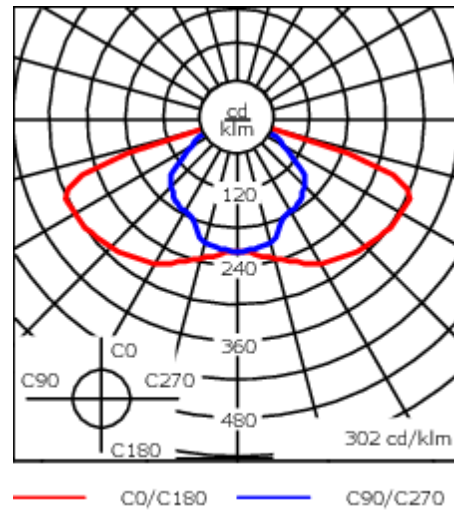

111-0703

RFS540 LED

we-ef

Specifications

Material description

Body	Marine-grade, die-cast aluminium alloy
Lens	Non-reflecting safety glass lens, hinged
Colours	RAL9004 Signal black RAL9006 White aluminium RAL9007 Grey aluminium RAL7016 Anthracite grey RAL9016 Traffic white
Gasket	Silicone CCG® Controlled Compression Gasket
Fasteners	PCS Polymer Coated Stainless Steel Hardware
Ingress protection	IP66
Impact resistance	IK07
Corrosion resistance	5CE
Windage	0.074 m²

Electrical description

Power supply	220-240V / 50-60 Hz
Driver / Ballast	Integral EC electronic converter
Power factor	> 0.9
Surge protection	6/6 kV (optional SP10)

Fagerhult Lighting Ltd

33-34 Dolben Street, SE1 0UQ London, United Kingdom

<https://we-ef.com/uk>

Subject to technical changes and errors. - Generated on 23/11/2024