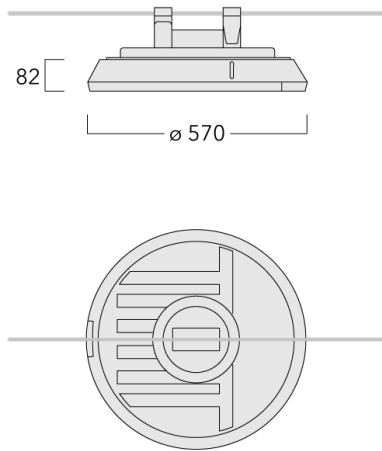

Description

IP66, Class I. Class II on request. IK07. Marine-grade, die-cast aluminium alloy. 5CE superior corrosion protection including PCS hardware. Silicone CCG® Controlled Compression Gasket. Non-reflecting safety glass lens, hinged with safety switch. Integral EC electronic converter in thermally separated compartment. CAD-optimised optics for superior illumination and glare control. OLC® One LED Concept. Factory installed LED circuit board. The luminaire is factory-sealed and does not need to be opened during installation. Optional 2200 K version available. To be specified at time of ordering.

Includes cable connector, for cable 6-12 mm. Cable inclination angle: Maximum 10°.

Weight	15.00 kg
Light distribution	asymmetric, side throw beam [S65]
Light source	LED-48/48W/48W / 700 mA - 4000 K
CRI	80
Power supply	EC
LEDs	48
Rated input power	105.5 W

Nominal Lumen (lm)

LED Lumen	310
Total Lumen	14880
Tj	85

Rated lumens (lm)

LED Lumen	268.3
Total Lumen	12878
Ta	25

111-0704

RFS540 LED

we-ef

Specifications

Material description

Body	Marine-grade, die-cast aluminium alloy
Lens	Non-reflecting safety glass lens, hinged
Colours	 RAL9004 Signal black  RAL9006 White aluminium  RAL9007 Grey aluminium  RAL7016 Anthracite grey  RAL9016 Traffic white
Gasket	Silicone CCG® Controlled Compression Gasket
Fasteners	PCS Polymer Coated Stainless Steel Hardware
Ingress protection	IP66
Impact resistance	IK07
Corrosion resistance	5CE
Windage	0.074 m ²