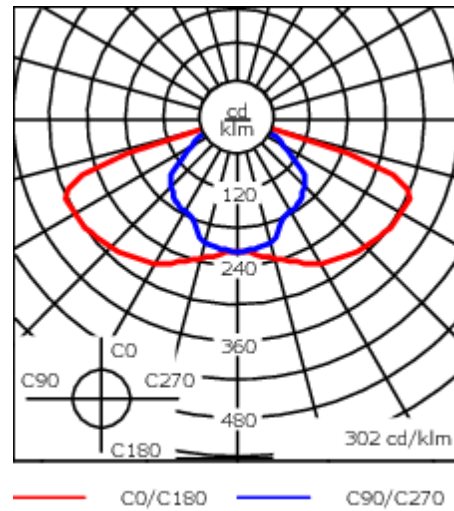

111-0704

RFS540 LED

we-ef

Specifications

Material description

Body	Marine-grade, die-cast aluminium alloy
Lens	Non-reflecting safety glass lens, hinged
Colours	RAL9004 Signal black RAL9006 White aluminium RAL9007 Grey aluminium RAL7016 Anthracite grey RAL9016 Traffic white
Gasket	Silicone CCG® Controlled Compression Gasket
Fasteners	PCS Polymer Coated Stainless Steel Hardware
Ingress protection	IP66
Impact resistance	IK07
Corrosion resistance	5CE
Windage	0.074 m²

Electrical description

Power supply	220-240V / 50-60 Hz
Driver / Ballast	Integral EC electronic converter
Power factor	> 0.9
Surge protection	6/6 kV (optional SP10)

Fagerhult Lighting Ltd

33-34 Dolben Street, SE1 0UQ London, United Kingdom

<https://we-ef.com/uk>

Subject to technical changes and errors. - Generated on 19/04/2025