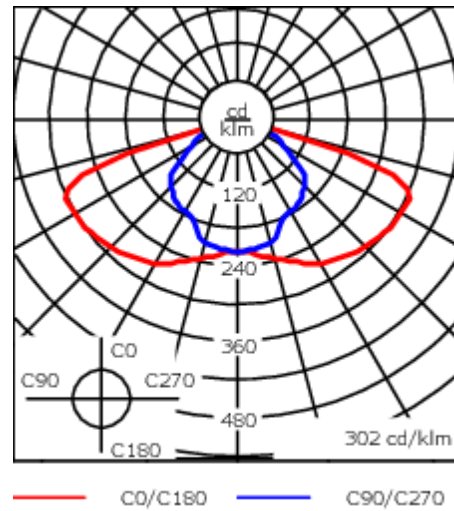

111-0704

RFS540 LED

we-ef

Specifications

Material description

Body	Marine-grade, die-cast aluminium alloy
Lens	Non-reflecting safety glass lens, hinged
Colours	RAL9004 Signal black RAL9006 White aluminium RAL9007 Grey aluminium RAL7016 Anthracite grey RAL9016 Traffic white
Gasket	Silicone CCG® Controlled Compression Gasket
Fasteners	PCS Polymer Coated Stainless Steel Hardware
Ingress protection	IP66
Impact resistance	IK07
Corrosion resistance	5CE
Windage	0.074 m²

Electrical description

Power supply	220-240V / 50-60 Hz
Driver / Ballast	Integral EC electronic converter
Power factor	> 0.9
Surge protection	6/6 kV (optional SP10)

Fagerhult Lighting Ltd

33-34 Dolben Street, SE1 0UQ London, United Kingdom

<https://we-ef.com/uk>

Subject to technical changes and errors. - Generated on 23/11/2024