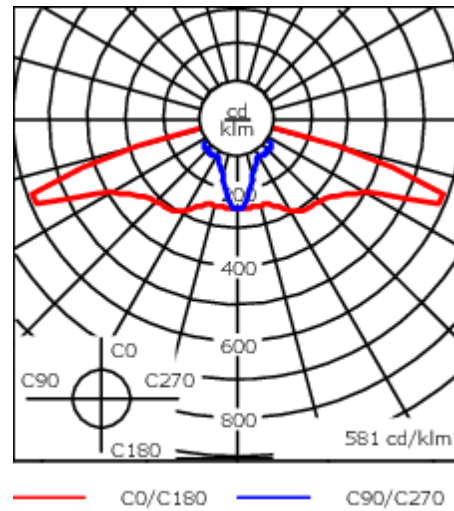

Includes cable connector, for cable 6-12 mm. Cable inclination angle: Maximum 10°.

Weight	14.70 kg
Light distribution	asymmetric, side throw beam [S70]
Light source	LED-36/36W/36W / 700 mA - 3000 K
CRI	80
Power supply	EC
LEDs	36
Rated input power	79 W

Nominal Lumen (lm)

LED Lumen	290
Total Lumen	10440
Tj	85

Rated lumens (lm)

LED Lumen	240
Total Lumen	8639.7
Ta	25

111-0705

RFS540 LED

we-ef

Specifications