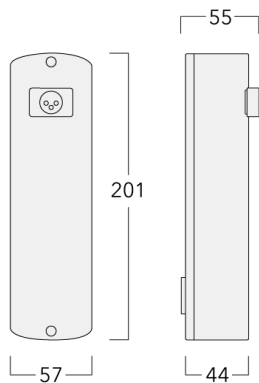

114-9187

KTY234 LED - 600 mm

Optical Accessories

Light shield

| Description | Part ID | H1 | Weight (kg) |
|-------------------------------|----------|----|-------------|
| LS180 KTY (factory installed) | 114-9185 | 66 | 0.02 |

114-9187

KTY234 LED - 600 mm

we-ef

Control

Eco Step Dim® Motion

| Description | Part ID |
|---------------------------------------|----------|
| Eco Step Dim® Motion - Linked-Primary | 430-0030 |

| | |
|---|----------|
| Eco Step Dim® Motion - Linked-Secondary | 430-0031 |
|---|----------|