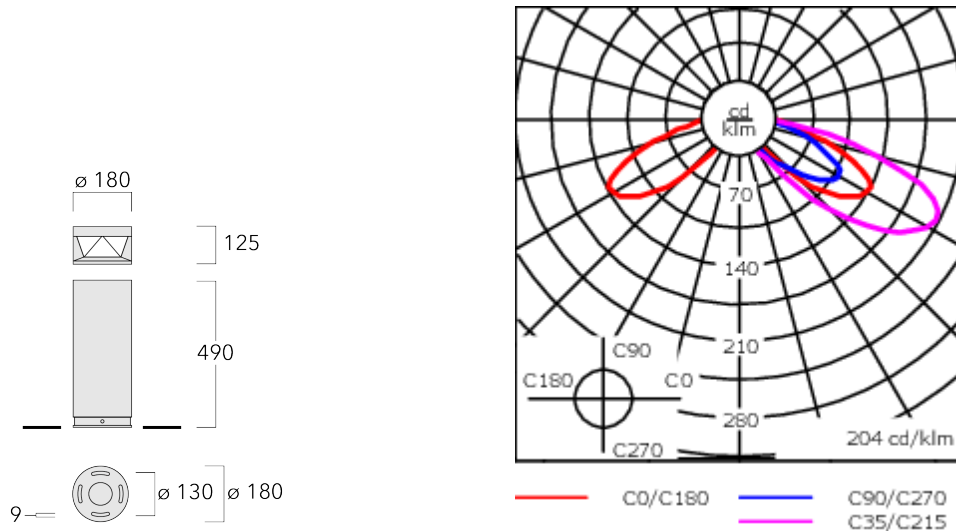

Optional 2200 K version available. To be specified at time of ordering.

Optional Eco Step Dim® Motion version available. To be specified at time of ordering.

| | |
|--------------------|-------------------------------|
| Weight | 6.70 kg |
| Light distribution | rectangular, side throw [R65] |
| Light source | LED-3/9W / 1050 mA - 2700 K |
| CRI | 80 |
| Power supply | EC |
| LEDs | 3 |
| Rated input power | 11 W |

114-9187

KTY234 LED - 600 mm

we-ef

Specifications

Material description

| | |
|----------------------|---|
| Body | Marine-grade, all-aluminium construction |
| Lens | Polycarbonate |
| Colours |  RAL9004 Signal black  RAL9006 White aluminium  RAL9007 Grey aluminium |
| Gasket | Silicone CCG® Controlled Compression Gasket |
| Ingress protection | IP66 |
| Impact resistance | IK10 |
| Corrosion resistance | 5CE+Primer |