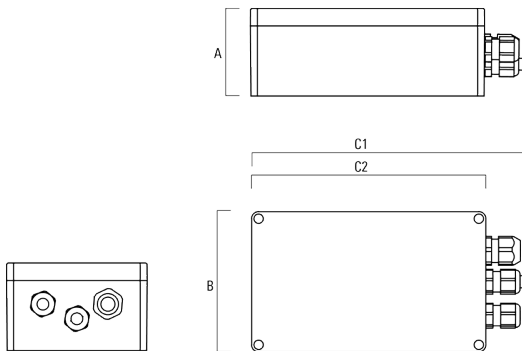

GB200 R200x120 gear box (medium) DALI	139-2622	75	120	229	200