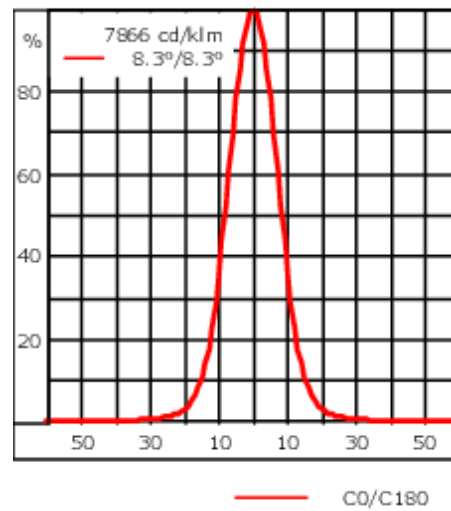

Specifications

Material description

Body	Marine-grade, die-cast aluminium alloy
Lens	Safety glass lens
Colours	 RAL9004 Signal black RAL9006 White aluminium RAL9007 Grey aluminium RAL7016 Anthracite grey RAL9016 Traffic white
Gasket	Silicone CCG® Controlled Compression Gasket
Fasteners	PCS Polymer Coated Stainless Steel Hardware
Ingress protection	IP66
Impact resistance	IK07
Corrosion resistance	5CE
Windage	0.006 m²

Electrical description

Power supply	220-240V / 50-60 Hz
Driver / Ballast	Standard, DALI on request
Power factor	> 0.9