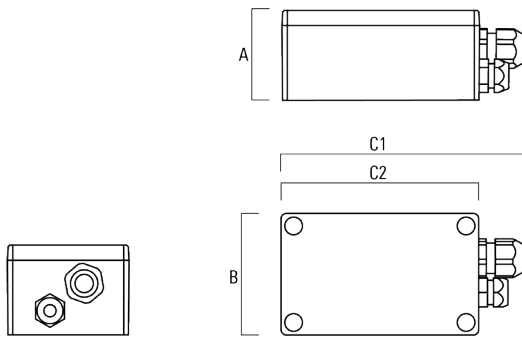

Electrical Accessories

Gear box

Description	Part ID	A	B	C1	C2	Weight (kg)
GB200 R130x80 gear box (small) DALI	139-2555	50	80	159	130	0.30