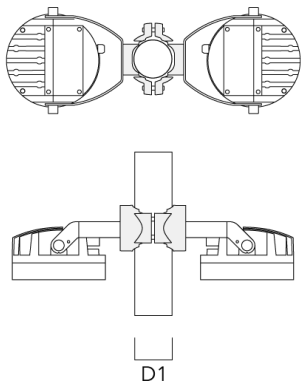

**139-2443**

**FLC201 LED**

**we-ef**

Description	Part ID	A	B	C1	C2	Weight (kg)
GB200 R230x140 gear box (large) SP10 DALI	139-2621	95	140	259	230	

**Fagerhult Lighting Ltd**

33-34 Dolben Street, SE1 0UQ London, United Kingdom

## Mounting Accessories

### Junction box

Description	Part ID	A	B	C1	C2
JB200 R82 Junction box	139-2590	55	82	140	80

### Pole clamp PC

Description	Part ID	D1	Weight (kg)
PC2 114-133/60 Pole clamp, double (Ø 114-133)	139-2709	114-133	1.40

**Fagerhult Lighting Ltd**

33-34 Dolben Street, SE1 0UQ London, United Kingdom

<https://we-ef.com/uk>