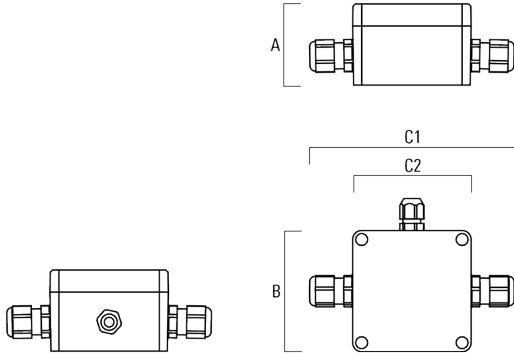

Junction box

Description	Part ID	A	B	C1	C2
JB200 R82 Junction box	139-2590	55	82	140	80

Pole clamp PC

Description	Part ID	D1	Weight (kg)
PC2 114-133/60 Pole clamp, double (Ø 114-133)	139-2709	114-133	1.40