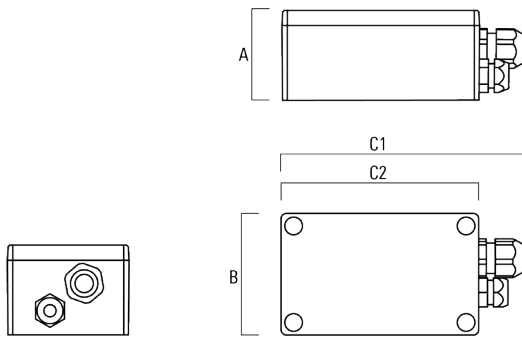

Fagerhult Lighting Ltd

33-34 Dolben Street, SE1 0UQ London, United Kingdom

<https://we-ef.com/uk>

Subject to technical changes and errors. - Generated on 23/10/2024

Electrical Accessories

Gear box

Description	Part ID	A	B	C1	C2	Weight (kg)
GB200 R130x80 gear box (small) DALI	139-2555	50	80	159	130	0.30