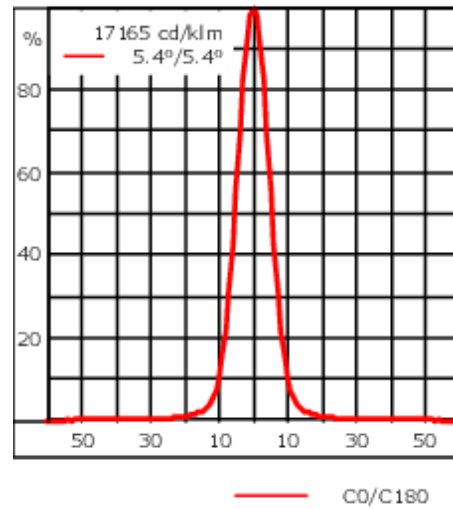

Maximum one internal optical accessory possible. To be specified at time of ordering.

Weight	0.50 kg
Light distribution	symmetric, very narrow beam [EE]
Light source	LED-1/6W / 500 mA - 4000 K
CRI	80
Power supply	EC
LEDs	1
Rated input power	7.5 W

Rated lumens (lm)

LED Lumen	610.6
Total Lumen	610.6
Ta	25

Nominal Lumen (lm)

LED Lumen	720
Total Lumen	720
Tc	25

Specifications

Material description

Body	Marine-grade, die-cast aluminium alloy
Lens	Safety glass lens
Colours	<div style="display: flex; flex-direction: column; gap: 5px;"> <div style="display: flex; align-items: center;"> <div style="width: 20px; height: 15px; background-color: black; margin-right: 5px;"></div> RAL9004 Signal black </div> <div style="display: flex; align-items: center;"> <div style="width: 20px; height: 15px; background-color: #cccccc; margin-right: 5px;"></div> RAL9006 White aluminium </div> <div style="display: flex; align-items: center;"> <div style="width: 20px; height: 15px; background-color: #808080; margin-right: 5px;"></div> RAL9007 Grey aluminium </div> <div style="display: flex; align-items: center;"> <div style="width: 20px; height: 15px; background-color: #333333; margin-right: 5px;"></div> RAL7016 Anthracite grey </div> <div style="display: flex; align-items: center;"> <div style="width: 20px; height: 15px; background-color: #e0e0e0; margin-right: 5px;"></div> RAL9016 Traffic white </div> </div>
Gasket	Silicone CCG® Controlled Compression Gasket
Fasteners	PCS Polymer Coated Stainless Steel Hardware
Ingress protection	IP66
Impact resistance	IK07
Corrosion resistance	5CE
Windage	0.006 m ²