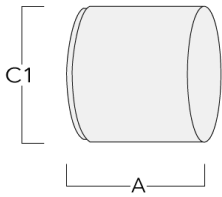

<https://we-ef.com/uk>

Subject to technical changes and errors. - Generated on 23/10/2024

139-2446

FLC201 LED

we-ef

Description	Part ID	A	C1
ES-FLC201-LED	139-2455	59.5	75

Snoot

Description	Part ID	A	C1
ET-FLC201-LED	139-2456	60	75