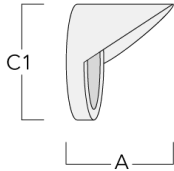

<https://we-ef.com/uk>

Subject to technical changes and errors. - Generated on 23/10/2024

139-2446

FLC201 LED

we-ef

Description	Part ID	A	C1
ES-FLC201-LED	139-2455	59.5	75

Snoot

Description	Part ID	A	C1
ET-FLC201-LED	139-2456	60	75