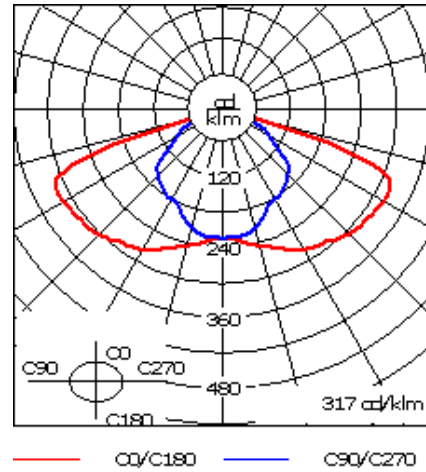

Specifications

Material description

Body	Marine-grade die-cast aluminium alloy
Lens	Non-reflecting safety glass lens, hinged
Colors	 RAL9004 Black RAL9007 Grey Metallic RAL9016 White RAL8019 Dark Bronze
Gasket	Silicone rubber gasket
Fasteners	PCS Polymer Coated Stainless Steel hardware
Ingress protection	IP66
Impact resistance	IK07
Corrosion resistance	5CE
Windage	0.7 ft²

WE-EF LIGHTING USA, LLC

410-D Keystone Drive, 15086 Warrendale, PA 15086 - Phone: +1 724 742 0030
customersupport.usa@we-ef.com - <https://we-ef.com/us>
Subject to technical changes and errors. - Generated on 04/19/2025