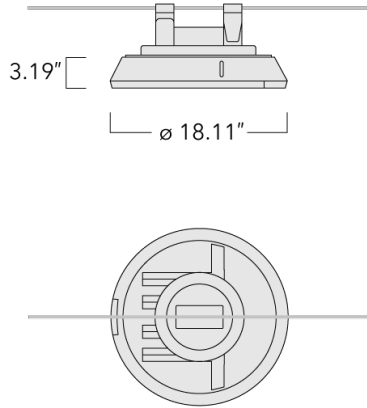

111-0712

RFS530 LED

we-ef

Description

Catenary-mounted luminaire.

IP66. Class I. IK07. Marine-grade, die-cast aluminum alloy. 5CE superior corrosion protection including PCS hardware. Silicone CCG® Controlled Compression Gasket. Non-reflecting safety glass lens hinged. Cable inclination angle: Maximum 10°. Supplied with 3 ft of cable. CAD-optimized optics for superior illumination and glare control. Integral driver in thermally separated compartment. OLC® One LED Concept. Factory-installed LED circuit board. 0-10V Dimming comes standard with luminaire. Built-in surface junction box. Luminaire is factory-sealed and does not need to be opened during installation.

Subject to technical changes and errors. - Generated on 04/19/2025

Specifications

Material description

| | |
|----------------------|---|
| Body | Marine-grade die-cast aluminium alloy |
| Lens | Non-reflecting safety glass lens, hinged |
| Colors | <div style="display: flex; flex-direction: column; gap: 5px;"> <div> RAL9004 Black</div> <div> RAL9007 Grey Metallic</div> <div> RAL9016 White</div> <div> RAL8019 Dark Bronze</div> </div> |
| Gasket | Silicone rubber gasket |
| Fasteners | PCS Polymer Coated Stainless Steel hardware |
| Ingress protection | IP66 |
| Impact resistance | IK07 |
| Corrosion resistance | 5CE |
| Windage | 0.7 ft ² |