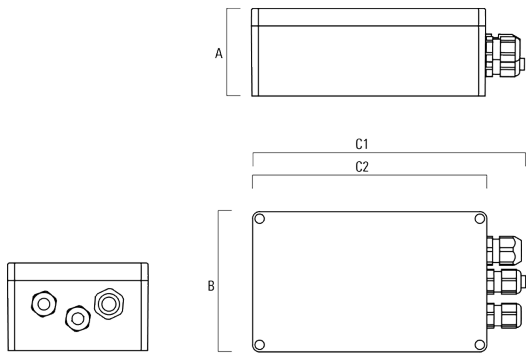

Electrical Accessories

Gear box

Description	Part ID	A	B	C1	C2
GB200 R200x120 gear box (medium) TW	139-2632	75	120	229	200