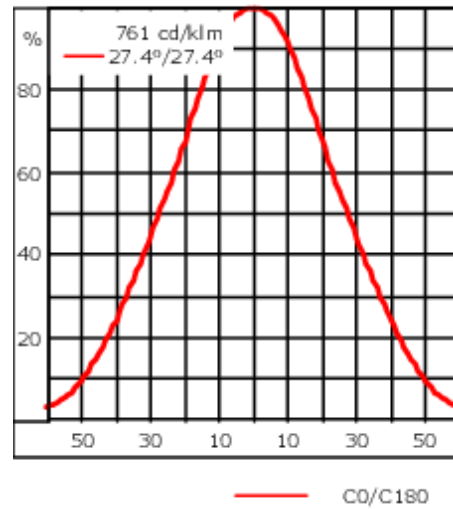

139-2450

FLC201-TW LED

we-ef

Specifications

Material description

Body	Marine-grade, die-cast aluminium alloy
Lens	Safety glass lens
Colours	RAL9004 Signal black RAL9006 White aluminium RAL9007 Grey aluminium RAL7016 Anthracite grey RAL9016 Traffic white
Gasket	Silicone CCG® Controlled Compression Gasket
Fasteners	PCS Polymer Coated Stainless Steel Hardware
Ingress protection	IP66
Impact resistance	IK07
Corrosion resistance	5CE
Windage	0.065 ft²

Electrical description

Power supply	220-240V / 50-60 Hz
Driver / Ballast	DALI
Power factor	> 0.9

WE-EF LEUCHTEN GmbH

Töpinger Straße 16, 29646 Bispingen, Germany - Phone: +49 5194 909-0
info@we-ef.com - <https://we-ef.com>

Subject to technical changes and errors. - Generated on 23/11/2024