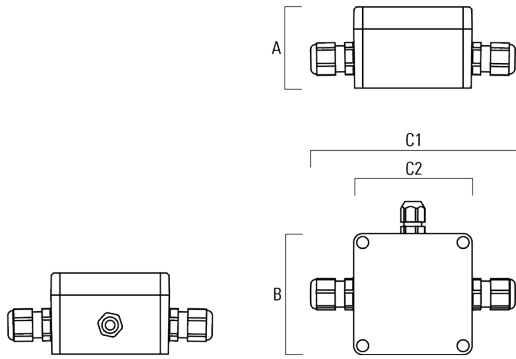

## Glare shield

Description	Part ID	A	C1
ES-FLC201-LED	139-2455	59.5	75

## Snoot

Description	Part ID	A	C1
ET-FLC201-LED	139-2456	60	75

**Mounting Accessories**

**Junction box**

Description	Part ID	A	B	C1	C2
JB200 R82 Junction box	139-2590	55	82	140	80

**Electrical Accessories**

**Gear box**

Description	Part ID	A	B	C1	C2
GB200 R200x120 gear box (medium) TW	139-2632	75	120	229	200

GB200 R230x140 gear box (large) SP10 TW	139-2633	95	140	255	230
--	----------	----	-----	-----	-----